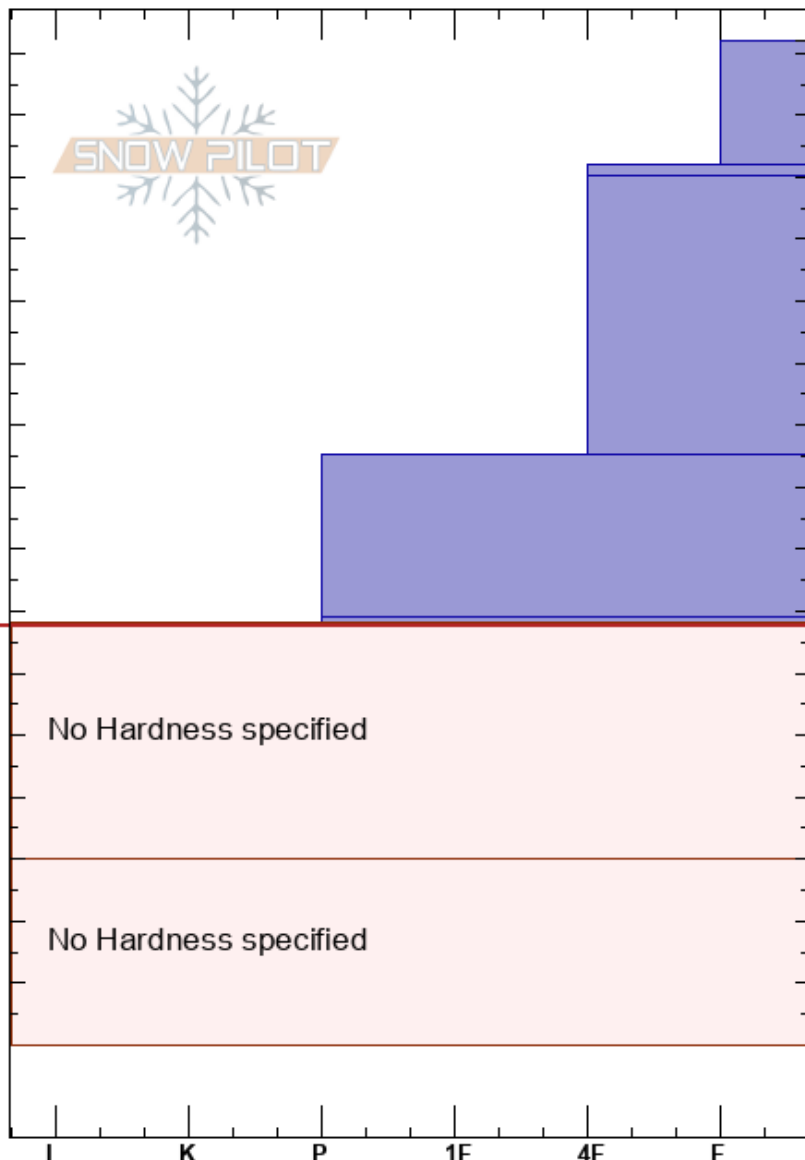

Emerald Lake RMNP
RMNP
CO
Elevation: 10115 ft
Aspect: N
Specifics:

Jason Antin
03/26/2024 - 12:00pm
Co-ord: 40.30948N, -105.66523W
Slope Angle: 10°
Wind Loading: previous

Stability:
Air Temperature: -8°C
Sky Cover: OVC
Precipitation: S-1
Wind: W Moderate
HS:222
PF:20
PS: 5
Layer Notes:
129-128cm: Dust Layer
128-90cm: Problematic layer

Crystal Form Size Moisture ρ kg/m³ Stability tests & Layer comments

Crystal Form	Size	Moisture	ρ kg/m ³	Stability tests & Layer comments
				129-128cm: Dust Layer

Notes: