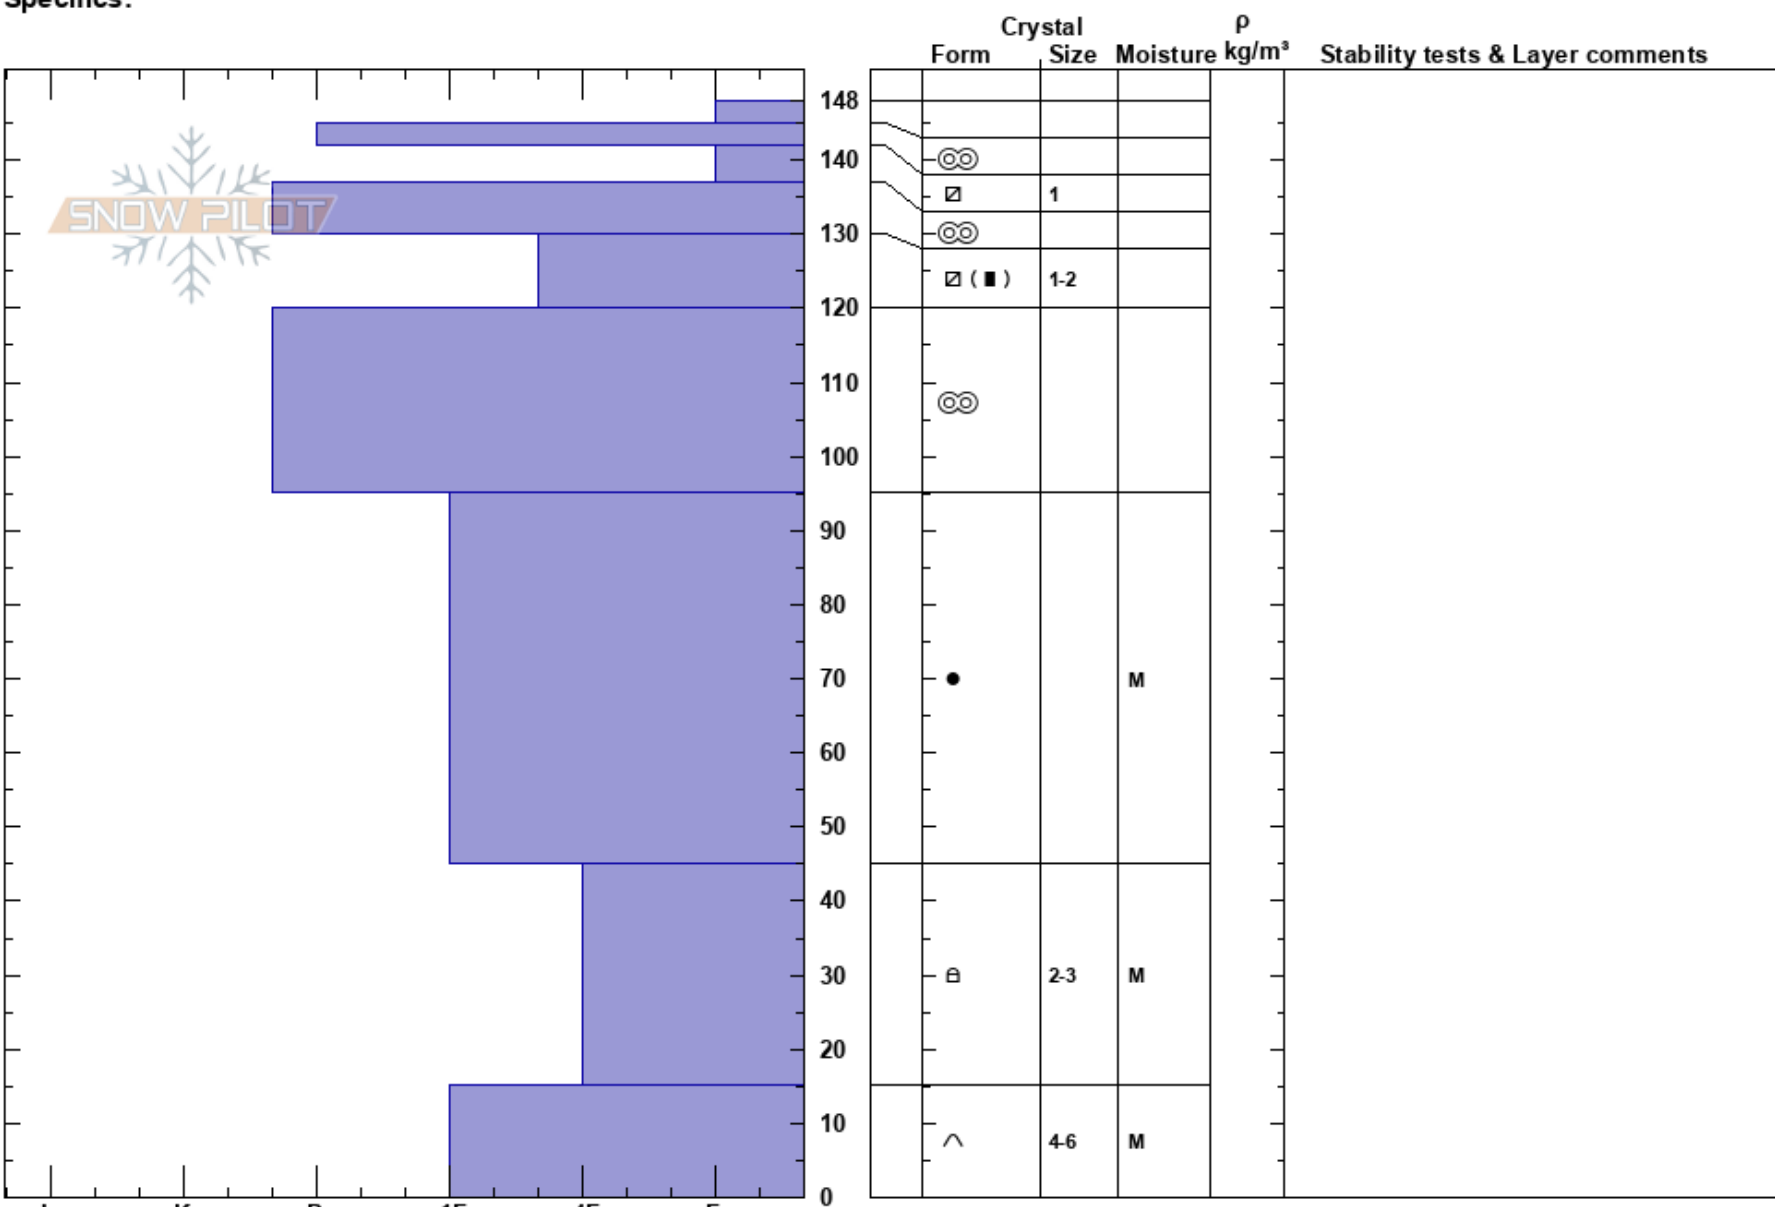

Wilderness Boundary
 Madison Range-S
 MT
 Elevation: 8800 ft
 Aspect: 250°
 Specifics:

Dave Zinn
 03/26/2024 - 11:00am
 Co-ord: 44.97682N, -111.35901W
 Slope Angle: 20°
 Wind Loading: no

Stability: Good
 Air Temperature:
 Sky Cover: SCT
 Precipitation: S-1
 Wind: Calm

HS:148
 PF:15
 Layer Notes:

Notes: