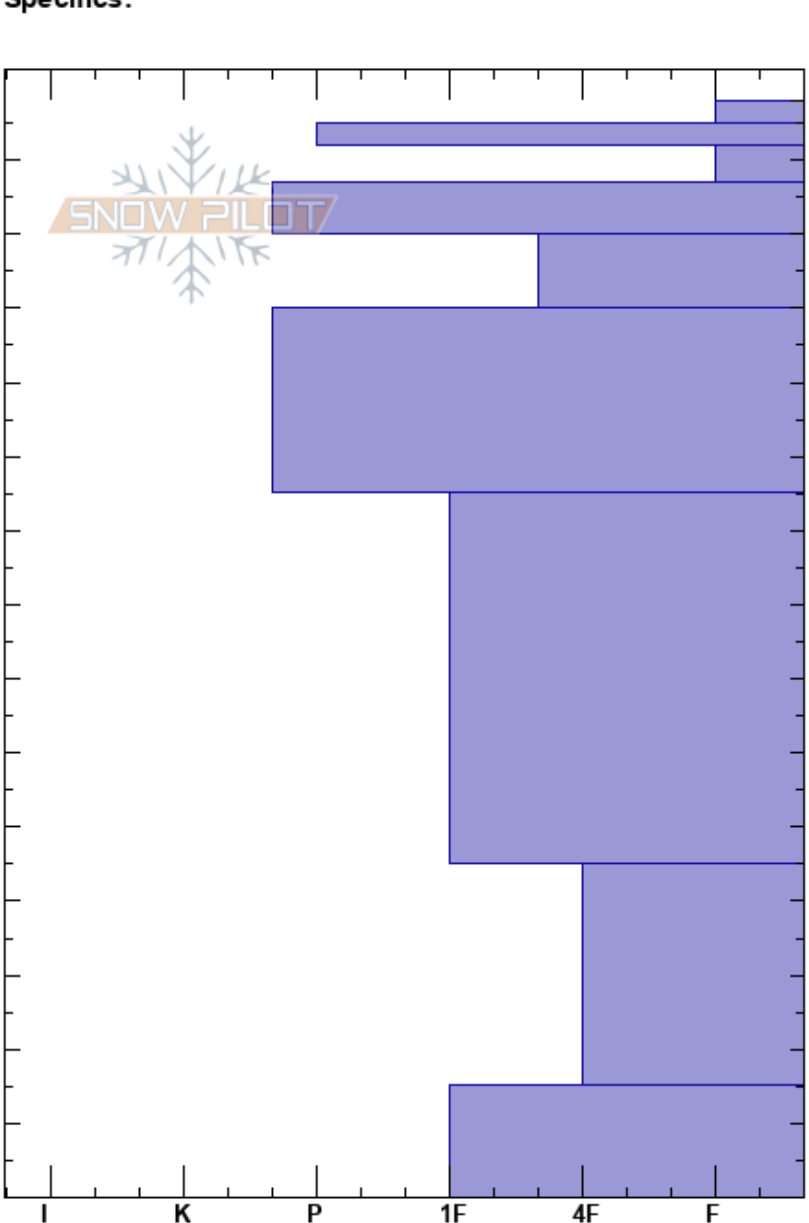

Wilderness Boundary  
 Madison Range-S  
 MT  
 Elevation: 8800 ft  
 Aspect: 250°  
 Specifics:

Dave Zinn  
 03/26/2024 - 11:00am  
 Co-ord: 44.97682N, -111.35901W  
 Slope Angle: 20°  
 Wind Loading: no

Stability: Good  
 Air Temperature:  
 Sky Cover: SCT  
 Precipitation: S-1  
 Wind: Calm

HS:148  
 PF:15  
 Layer Notes:

Depth (ft)	Crystal		Moisture	ρ kg/m³	Stability tests & Layer comments
	Form	Size			
148					
140	⊙⊙				
130	⊙	1			
120	⊙				
110	⊙⊙				
70	●			M	
30	⊖	2-3		M	
10	^	4-6		M	