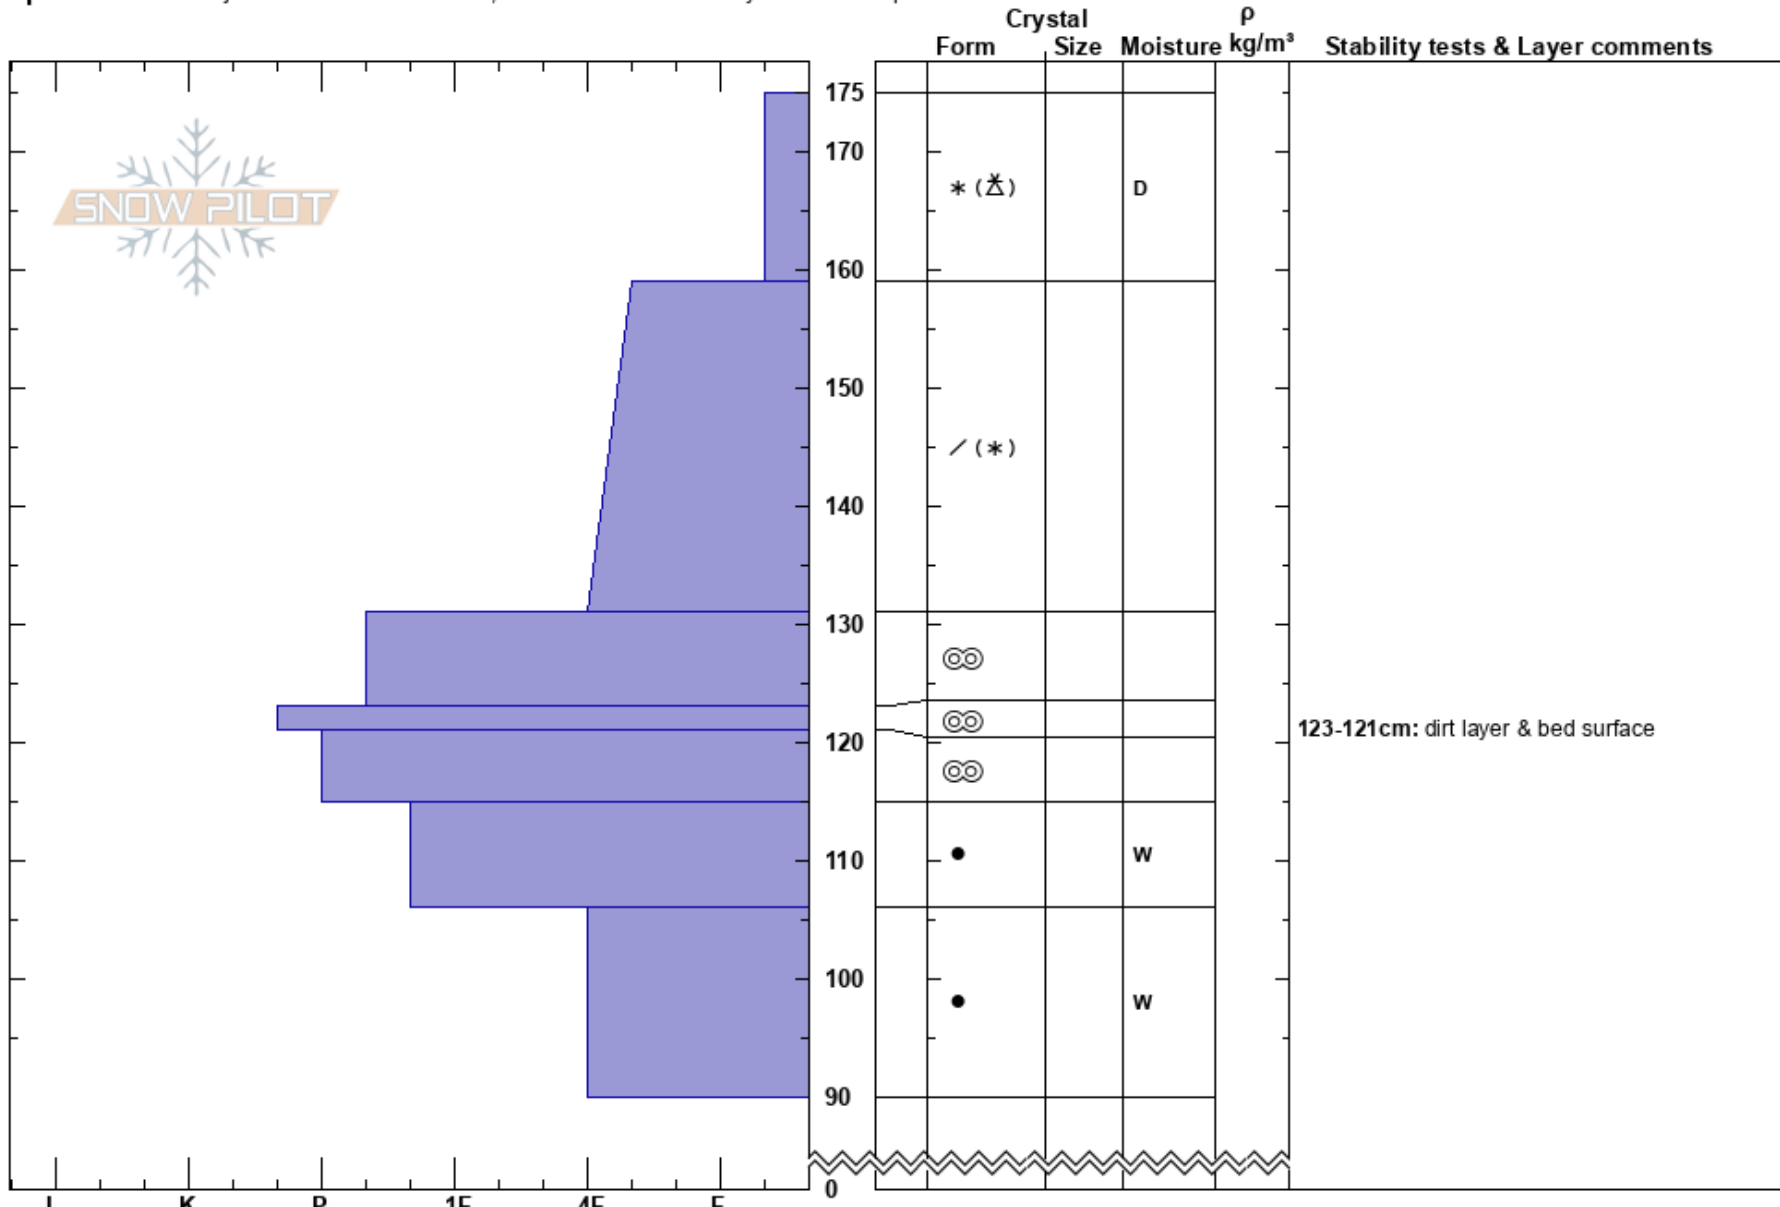

Ricardo's Role - Crown
 Central Wasatch
 UT
 Elevation: 9030 ft
 Aspect: 90°

McKinley Talty
 03/26/2024 - 12:00pm
 Co-ord: 40.62025N, -111.62320W
 Slope Angle: 37°
 Wind Loading: no

Stability:
 Air Temperature: -6.5°C
 Sky Cover: X
 Precipitation: S1
 Wind: SW Calm

HS:175
 Layer Notes:
 123-121cm: dirt layer & bed surface
 123-121cm: Problematic layer

Specifics: Pit is adjacent to avalanche: crown; Recent avalanche activity on similar slopes

Notes: Avalanche was from the previous day (3/25/24) and is believed to be skier-triggered.