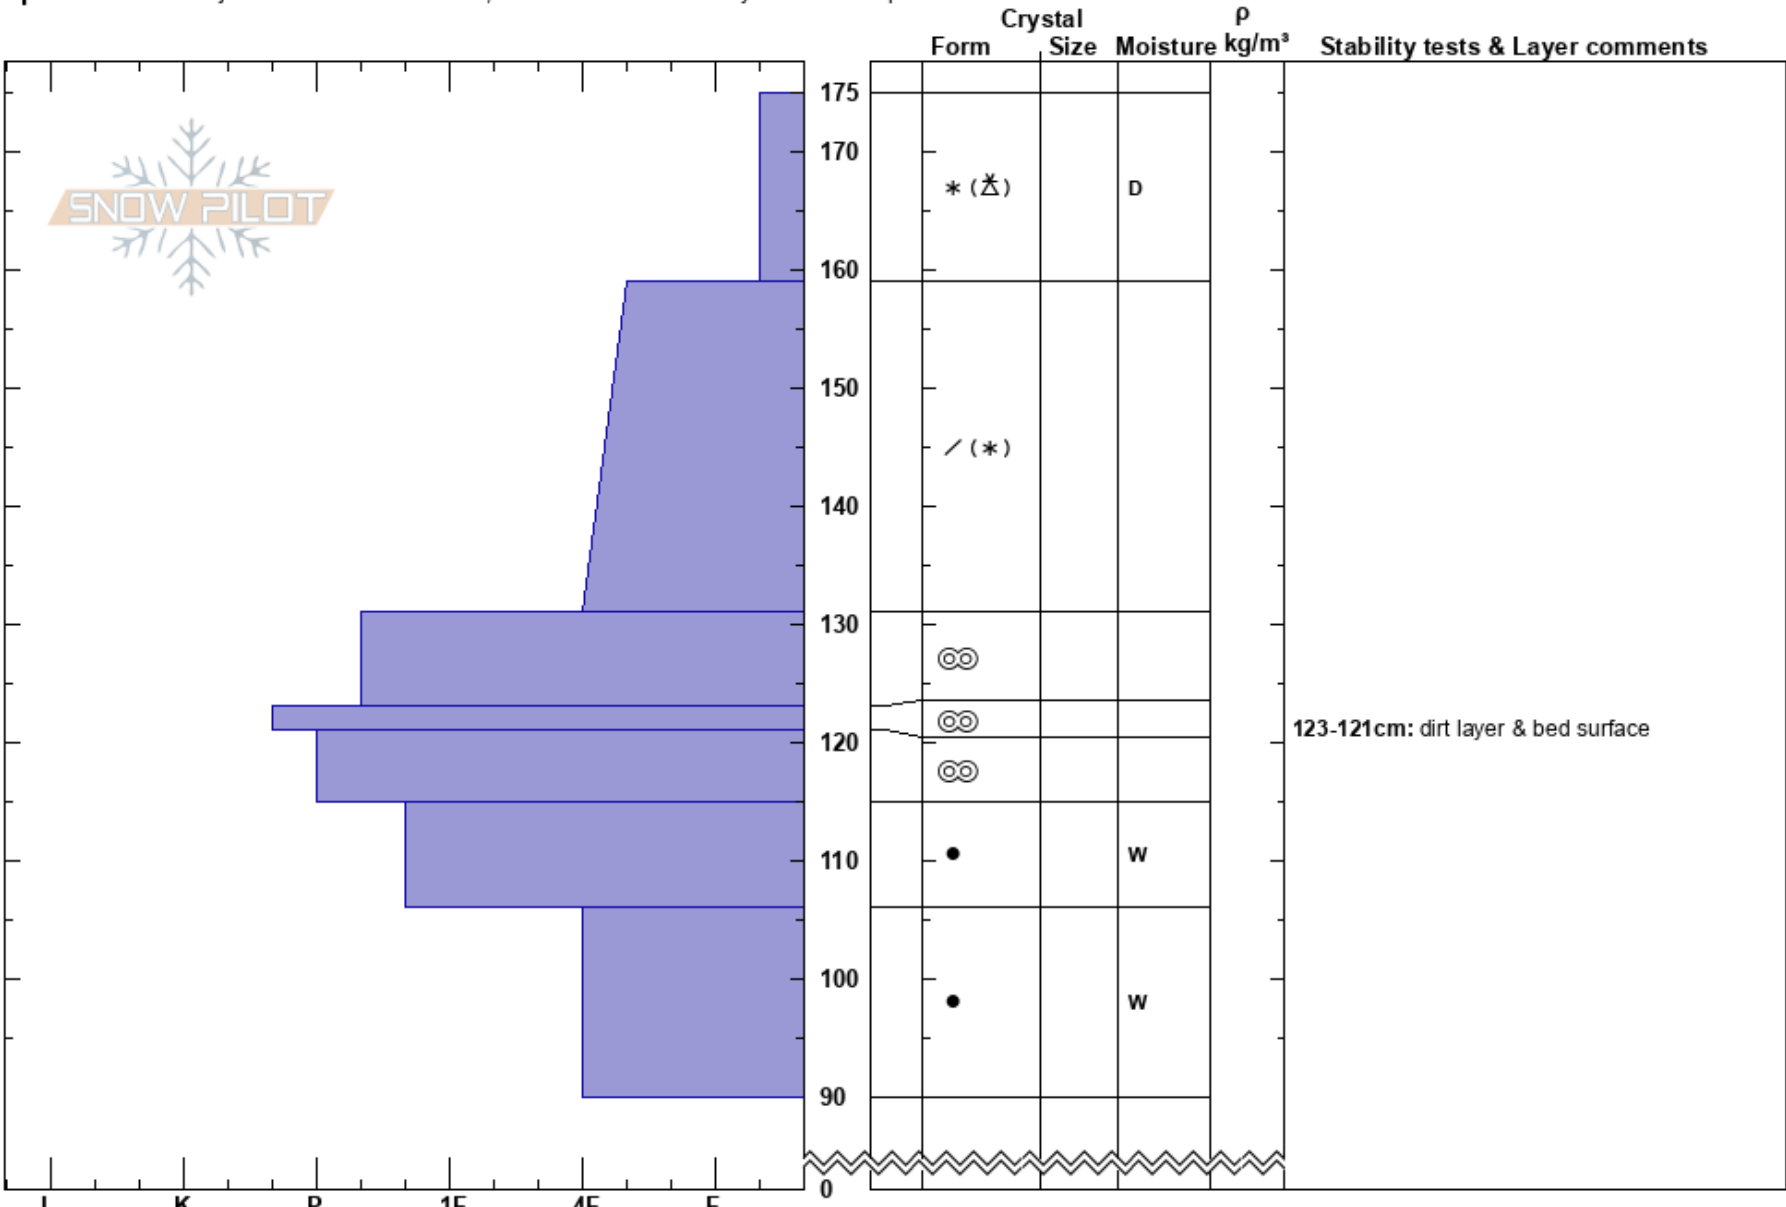

Ricardo's Role - Crown
 Central Wasatch
 UT
 Elevation: 9030 ft
 Aspect: 90°

McKinley Talty
 03/26/2024 - 12:00pm
 Co-ord: 40.62025N, -111.62320W
 Slope Angle: 37°
 Wind Loading: no

Stability:
 Air Temperature: -6.5°C
 Sky Cover: X
 Precipitation: S1
 Wind: SW Calm

HS:175
 Layer Notes:
 123-121cm: dirt layer & bed surface
 123-121cm: Problematic layer

Specifics: Pit is adjacent to avalanche: crown; Recent avalanche activity on similar slopes

Notes: Avalanche was from the previous day (3/25/24) and is believed to be skier-triggered.