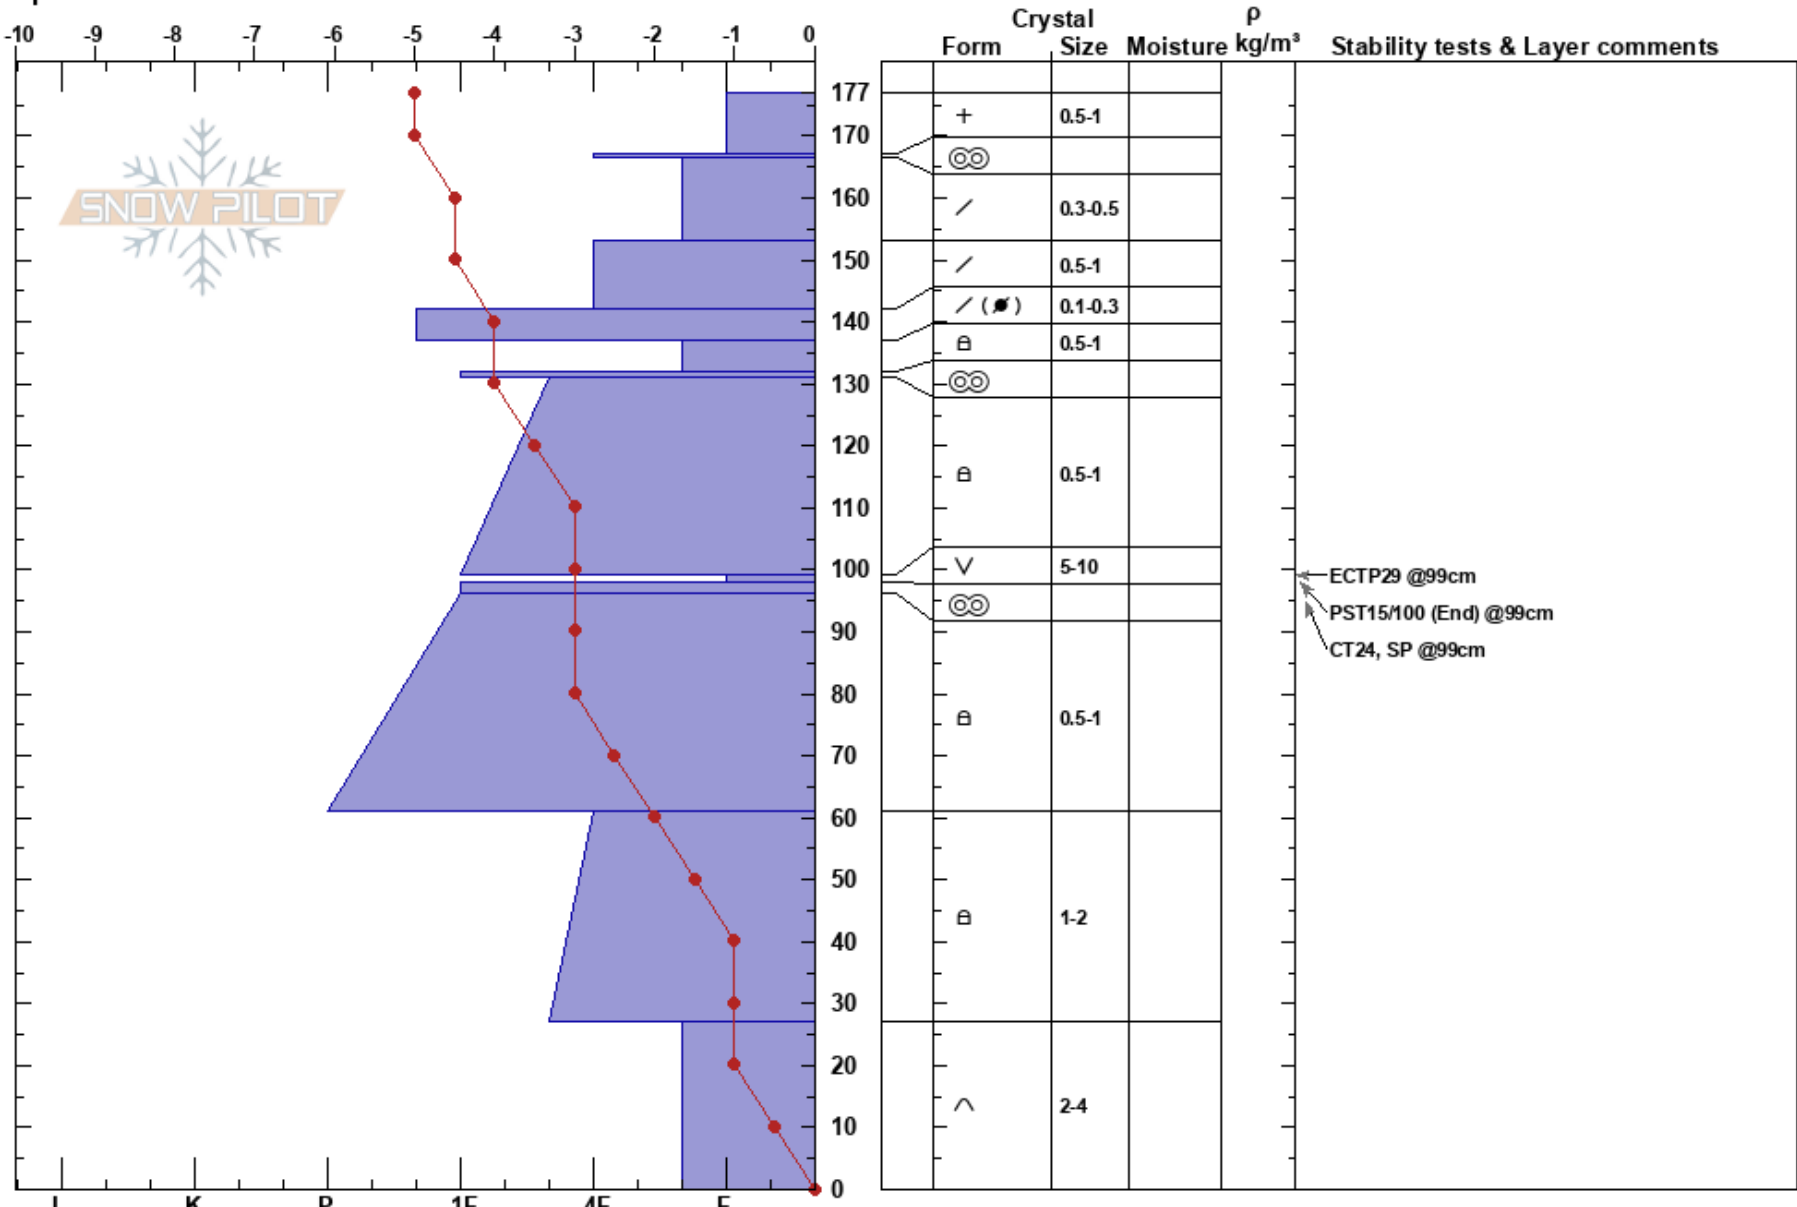

LT Pass Fatality
 Bitterroot
 MT
 Elevation: 8020 ft
 Aspect: NW
 Specifics:

Arden Feldman
 03/13/2024 - 12:15pm
 Co-ord: 45.70326N, -113.97899W
 Slope Angle: 32°
 Wind Loading: no

Stability: Poor
 Air Temperature: -7.5°C
 Sky Cover: BKN
 Precipitation: S-1
 Wind: N Light Breeze

HS:177
 Layer Notes:
 99-98cm: Needle shaped
 99-98cm: Problematic layer

Notes: Profile dug approximately 40 feet away from the crown of a fatality avalanche that occurred on March 12th, 2024.
 99-98cm, layer of failure for avalanche, crust below is bed surface.