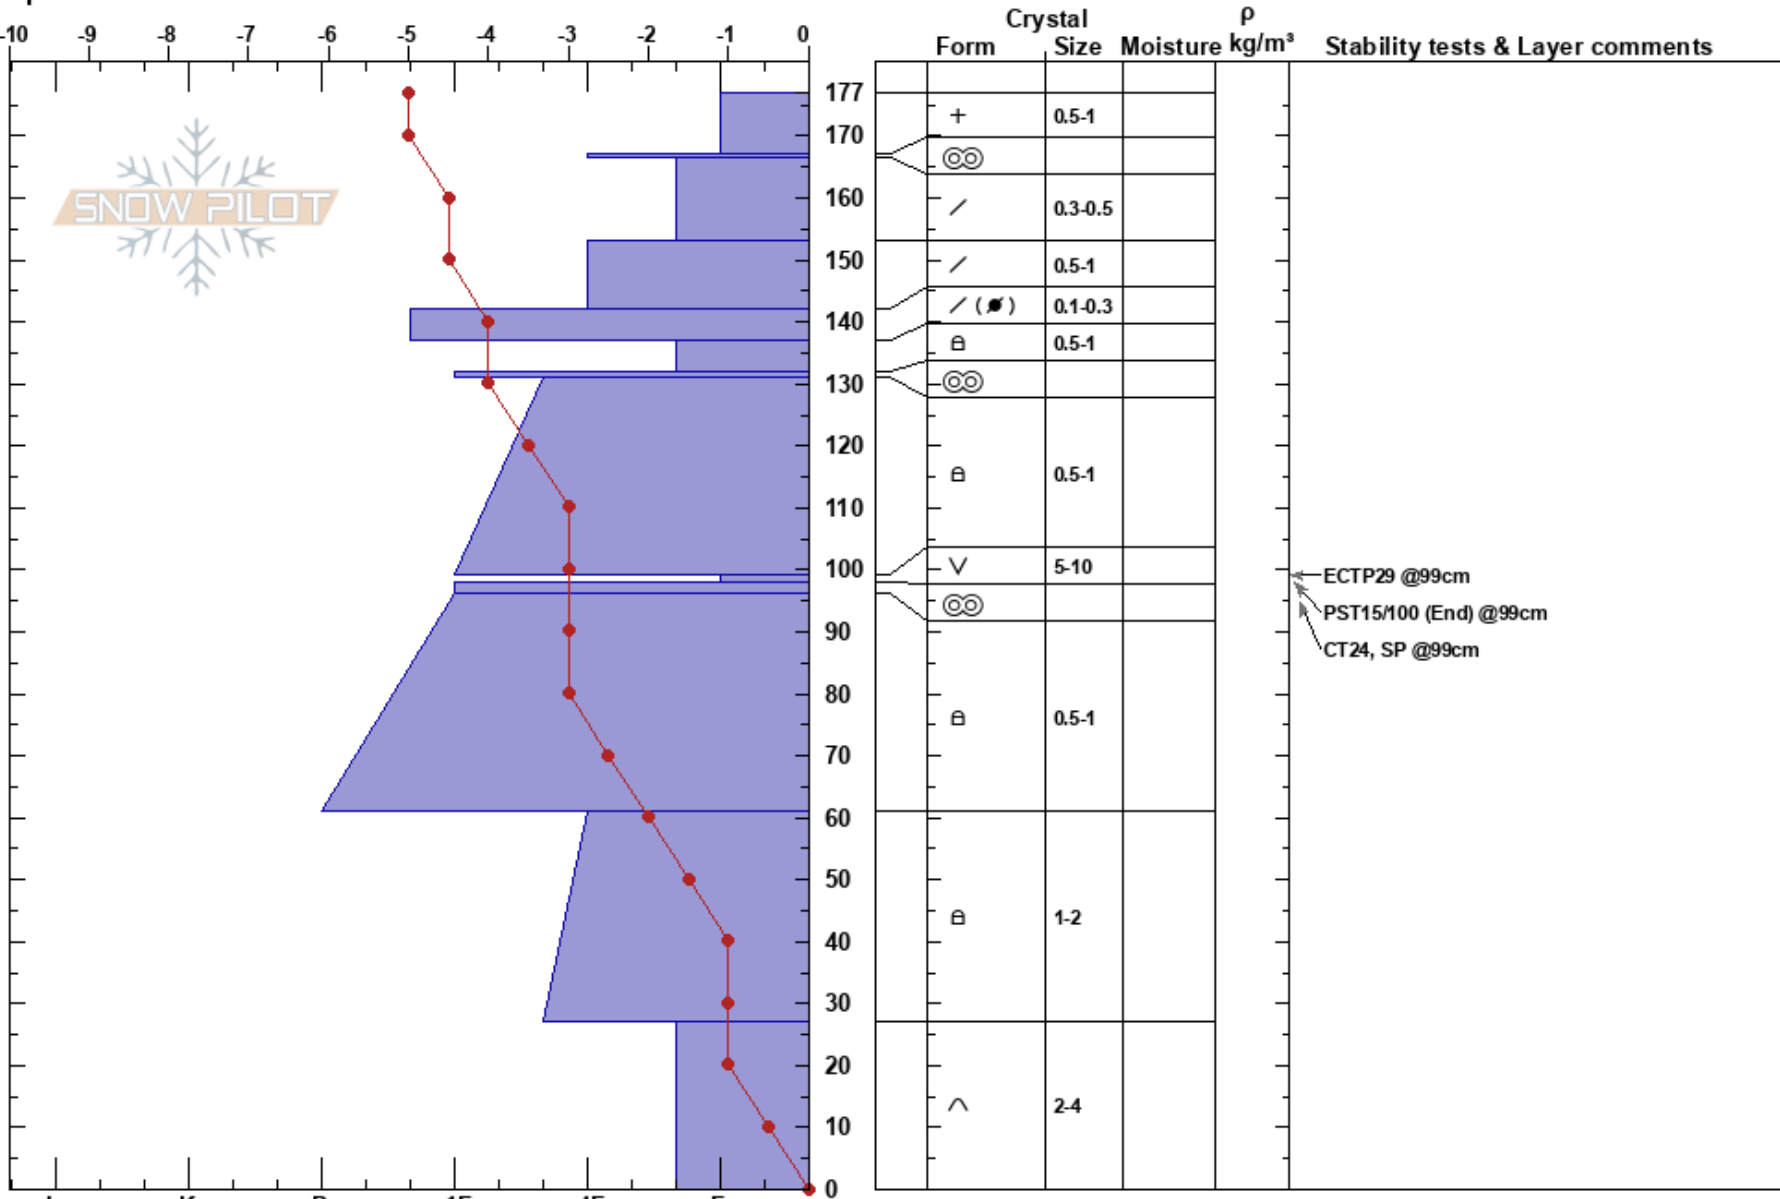

LT Pass Fatality
 Bitterroot
 MT
 Elevation: 8020 ft
 Aspect: NW
 Specifics:

Arden Feldman
 03/13/2024 - 12:15pm
 Co-ord: 45.70326N, -113.97899W
 Slope Angle: 32°
 Wind Loading: no

Stability: Poor
 Air Temperature: -7.5°C
 Sky Cover: BKN
 Precipitation: S-1
 Wind: N Light Breeze

HS:177
 Layer Notes:
 99-98cm: Needle shaped
 99-98cm: Problematic layer

Notes: Profile dug approximately 40 feet away from the crown of a fatality avalanche that occurred on March 12th, 2024.
 99-98cm, layer of failure for avalanche, crust below is bed surface.