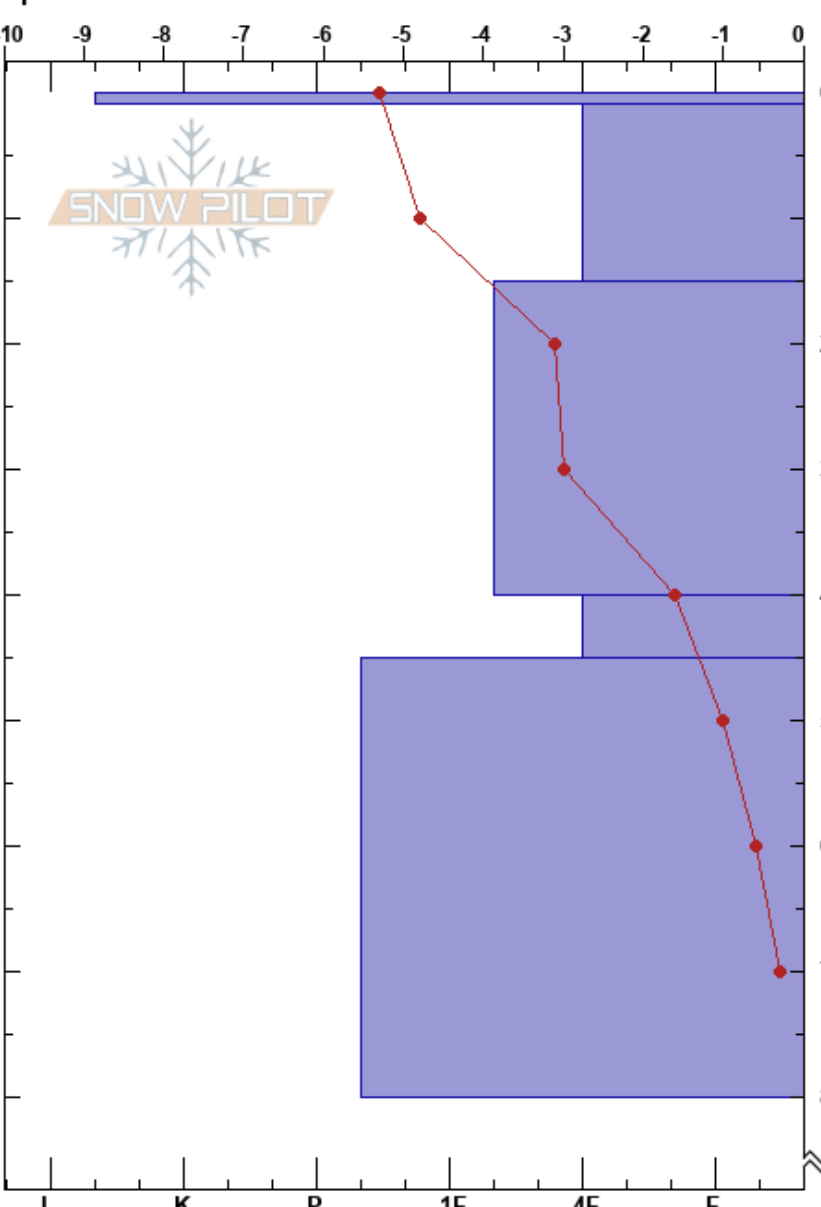

Rauset tregrense  
 Indre Fjordane  
 Norway  
 Elevation: 700 m  
 Aspect: NE  
 Specifics:

Lars-Ove Eikje  
 06/02/2018 - 11:30  
 Co-ord: 32V 345094E 6853799N  
 Slope Angle:  
 Wind Loading:

Stability:  
 Air Temperature: -4.4°C  
 Sky Cover:  
 Precipitation:  
 Wind:

HS:120 Layer Notes:

	Crystal		$\rho$ kg/m <sup>3</sup>	Stability tests & Layer comments
	Form	Size		
0	■			
10	●			
20				
30	●			
40	○ (□)			
50				
60	○			
70				
80				

Notes: