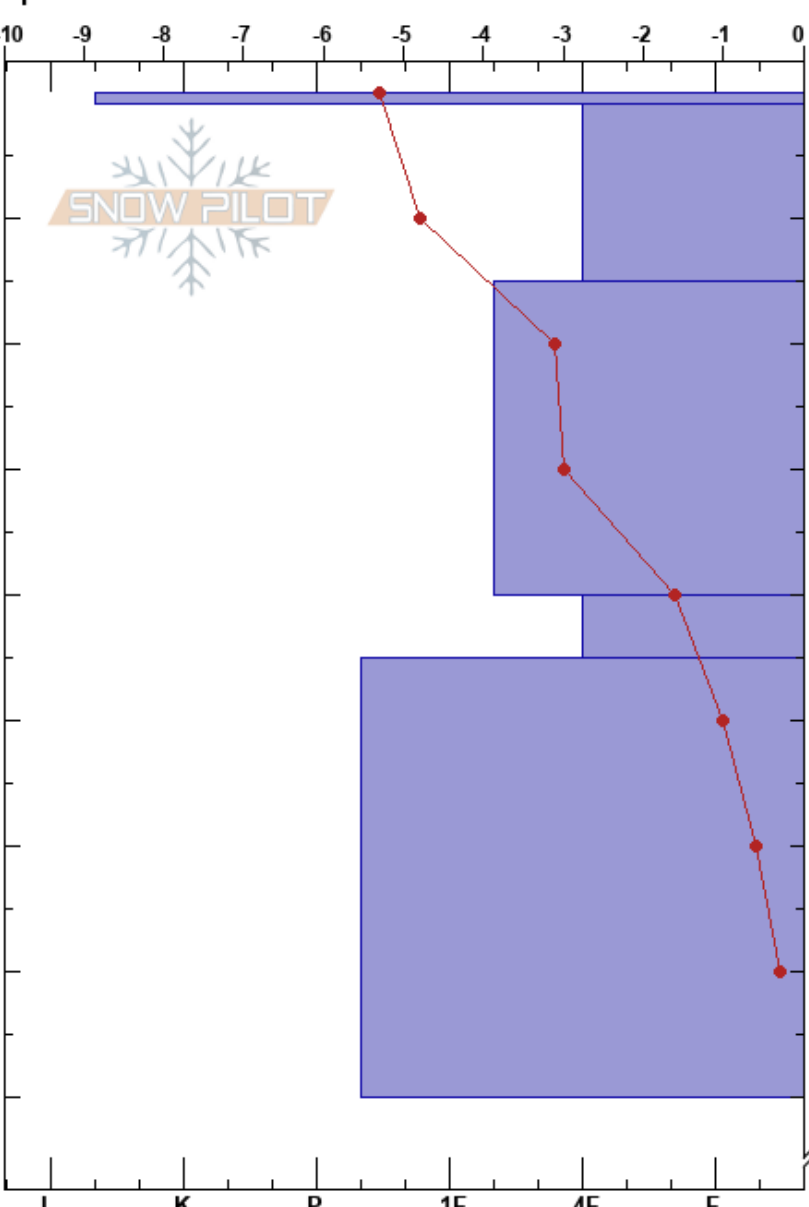

Rauset tregrense
 Indre Fjordane
 Norway
 Elevation: 700 m
 Aspect: NE
 Specifics:

Lars-Ove Eikje
 06/02/2018 - 11:30
 Co-ord: 32V 345094E 6853799N
 Slope Angle:
 Wind Loading:

Stability:
 Air Temperature: -4.4°C
 Sky Cover:
 Precipitation:
 Wind:

HS:120 Layer Notes:

	Crystal		ρ kg/m ³	Stability tests & Layer comments
	Form	Size		
0	■			
10	●			
20				
30	●			
40				
50	○ (□)			
60				
70	○			
80				

Notes: