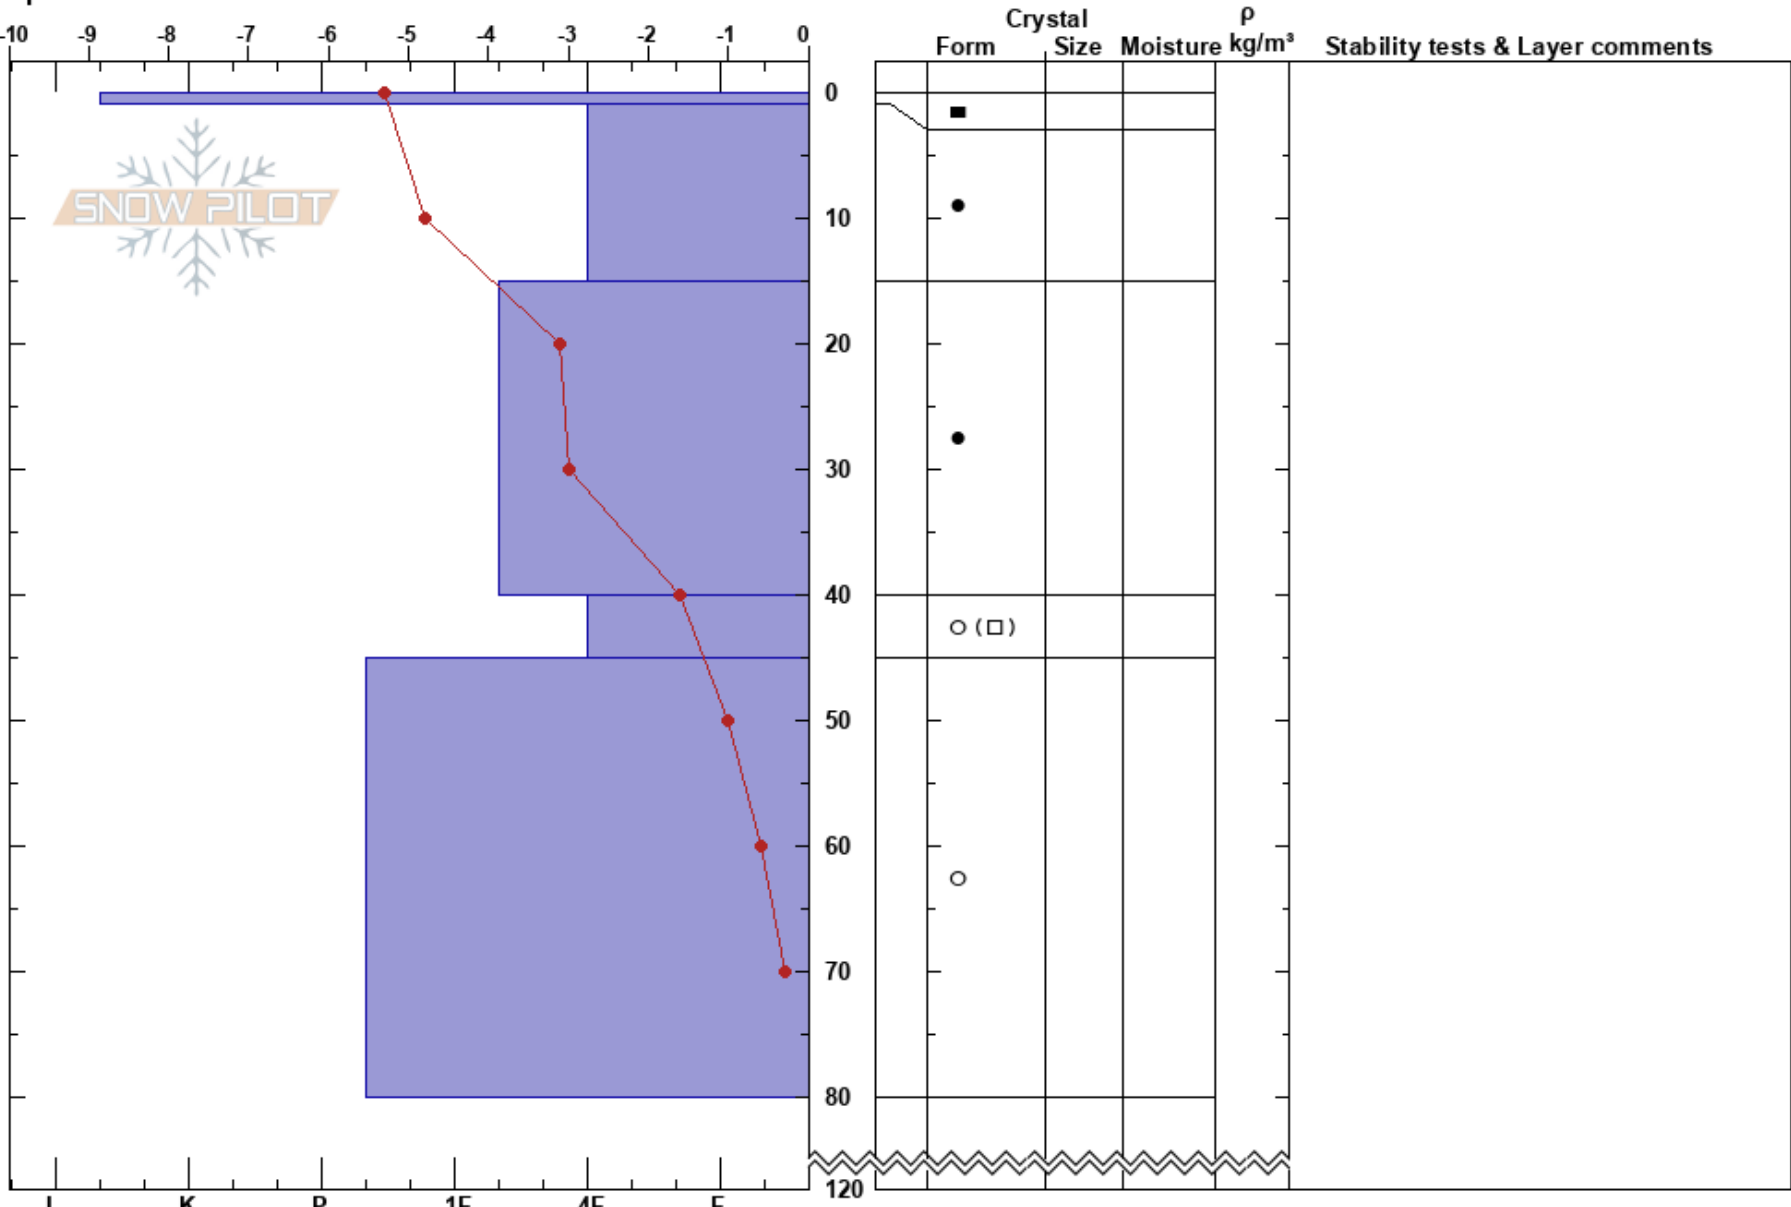

Rauset tregrense  
 Indre Fjordane  
 Norway  
 Elevation: 700 m  
 Aspect: NE  
 Specifics:

Lars-Ove Eikje  
 06/02/2018 - 11:30  
 Co-ord: 32V 345094E 6853799N  
 Slope Angle:  
 Wind Loading:

Stability:  
 Air Temperature: -4.4°C  
 Sky Cover:  
 Precipitation:  
 Wind:

HS:120

Layer Notes:

Notes: