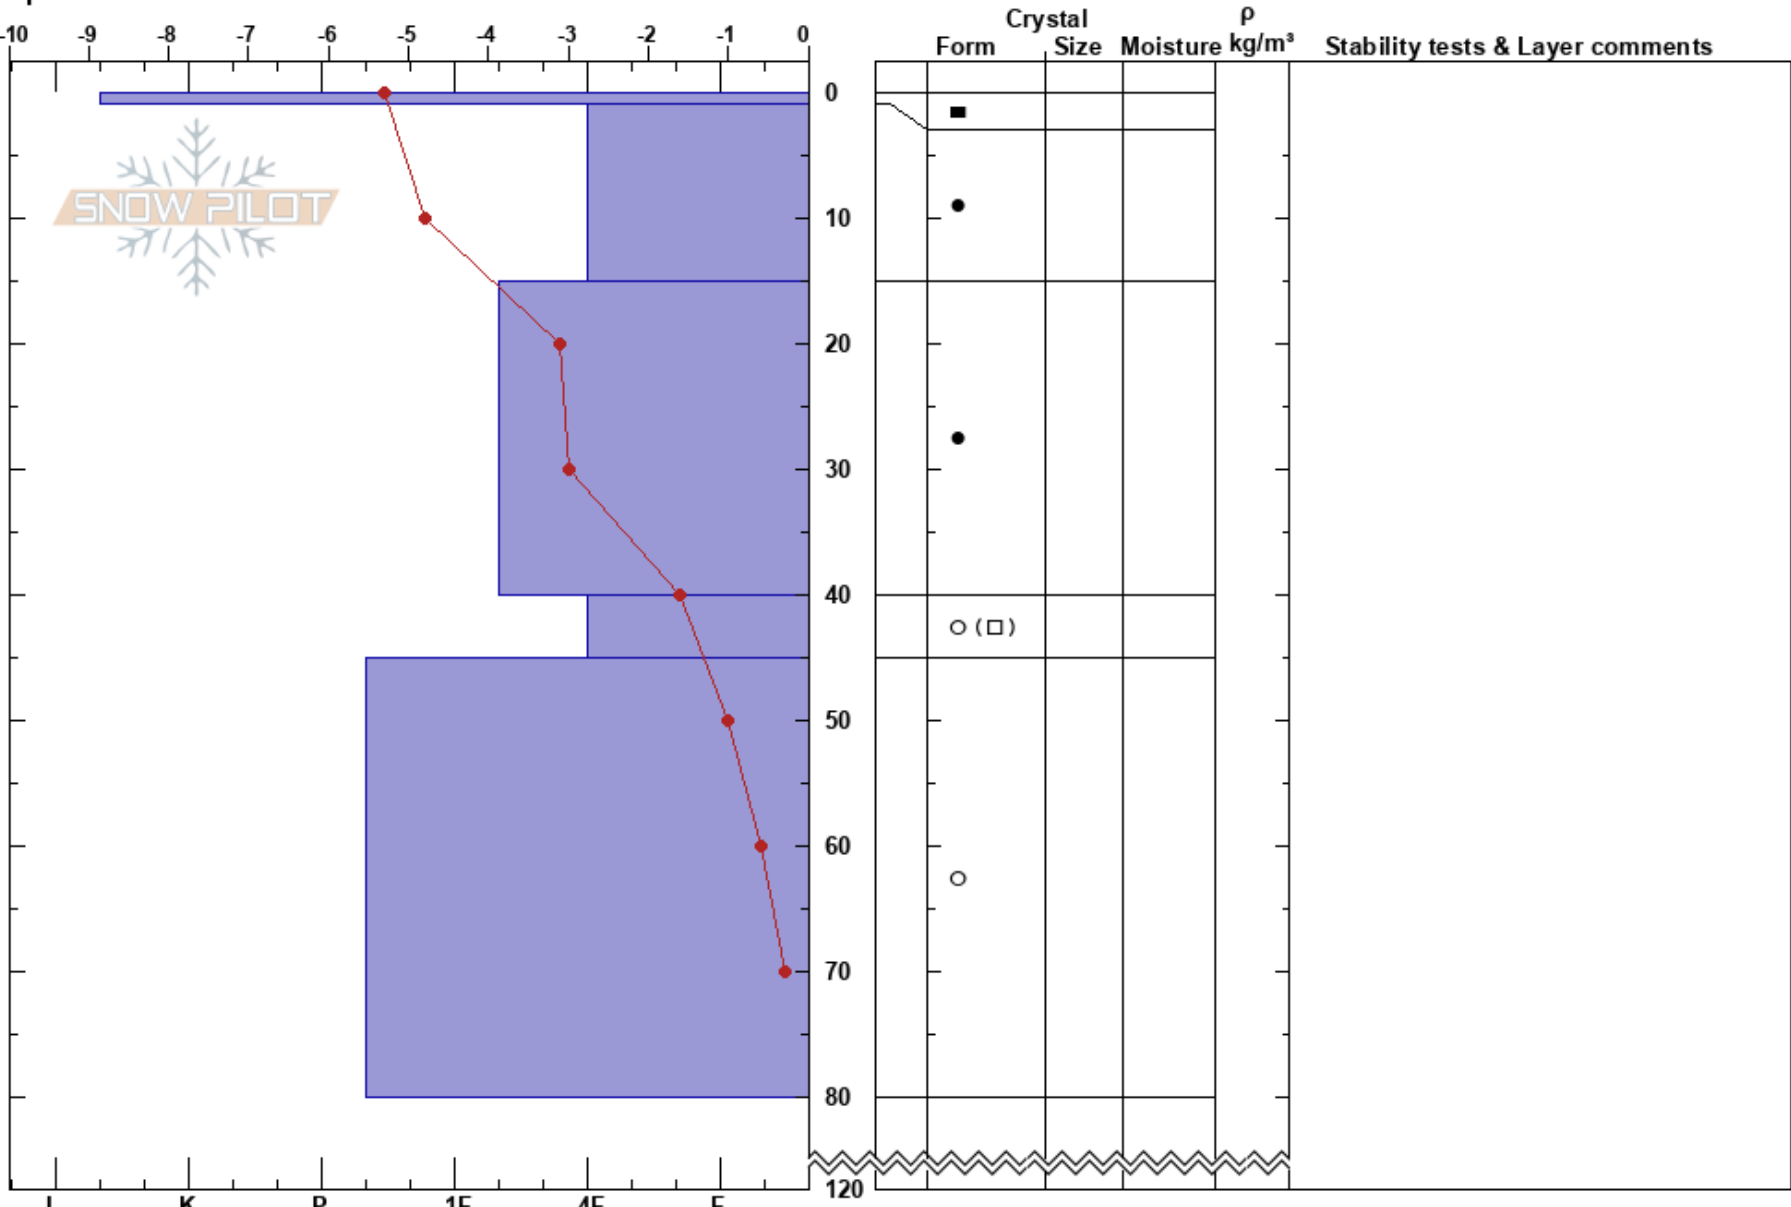

Rauset tregrense
 Indre Fjordane
 Norway
 Elevation: 700 m
 Aspect: NE
 Specifics:

Lars-Ove Eikje
 06/02/2018 - 11:30
 Co-ord: 32V 345094E 6853799N
 Slope Angle:
 Wind Loading:

Stability:
 Air Temperature: -4.4°C
 Sky Cover:
 Precipitation:
 Wind:

HS:120

Layer Notes:

Notes: