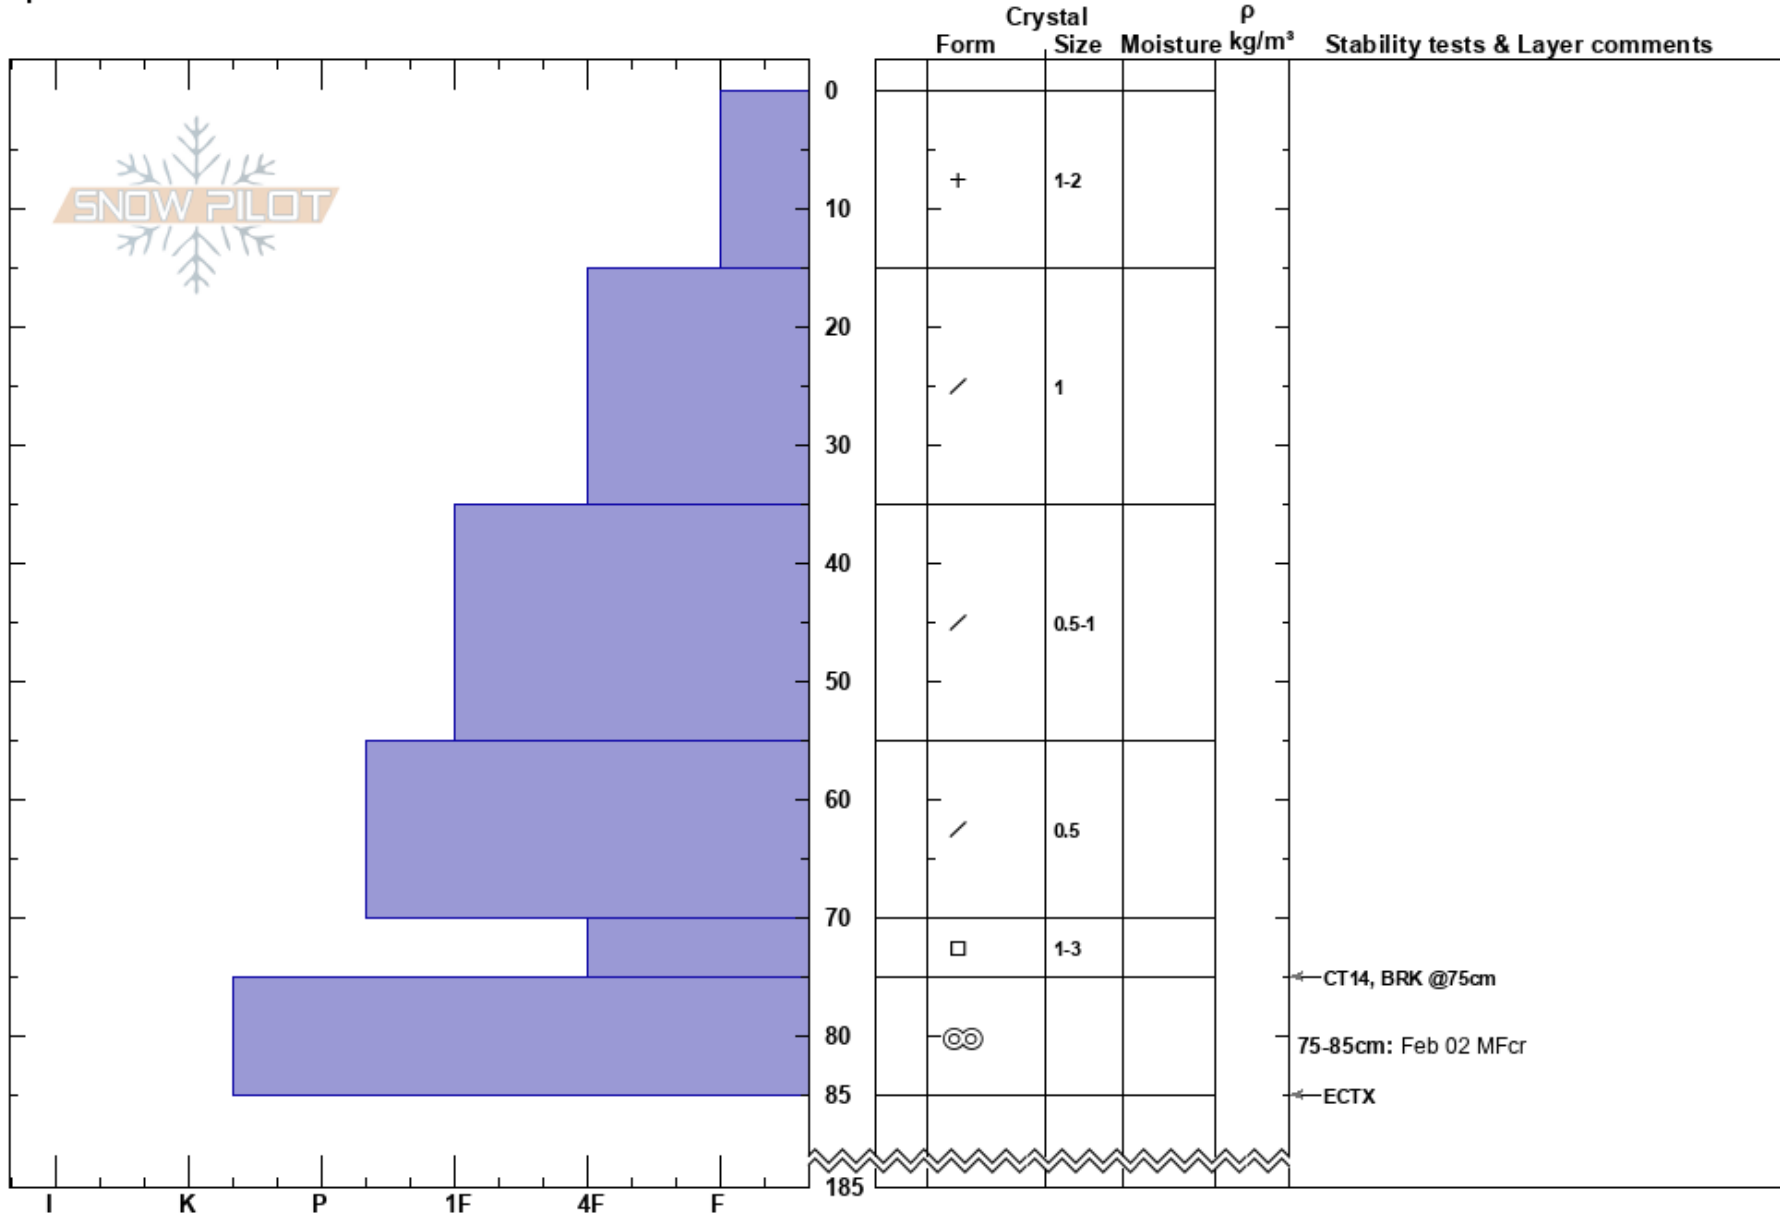

Sunshine
 Selkirks
 BC
 Elevation: 2200 m
 Aspect: SE
 Specifics:

Kyle Gorenko
 06/03/2024 - 13:30
 Co-ord: 11U 491146W 5577811N
 Slope Angle: 35°
 Wind Loading: no

Stability:
 Air Temperature: -11.5°C
 Sky Cover: FEW
 Precipitation: NO
 Wind: N Light Breeze

HS:185
 Layer Notes:
 70-75cm: Problematic layer
 75-85cm: Feb 02 MFcr

Notes: