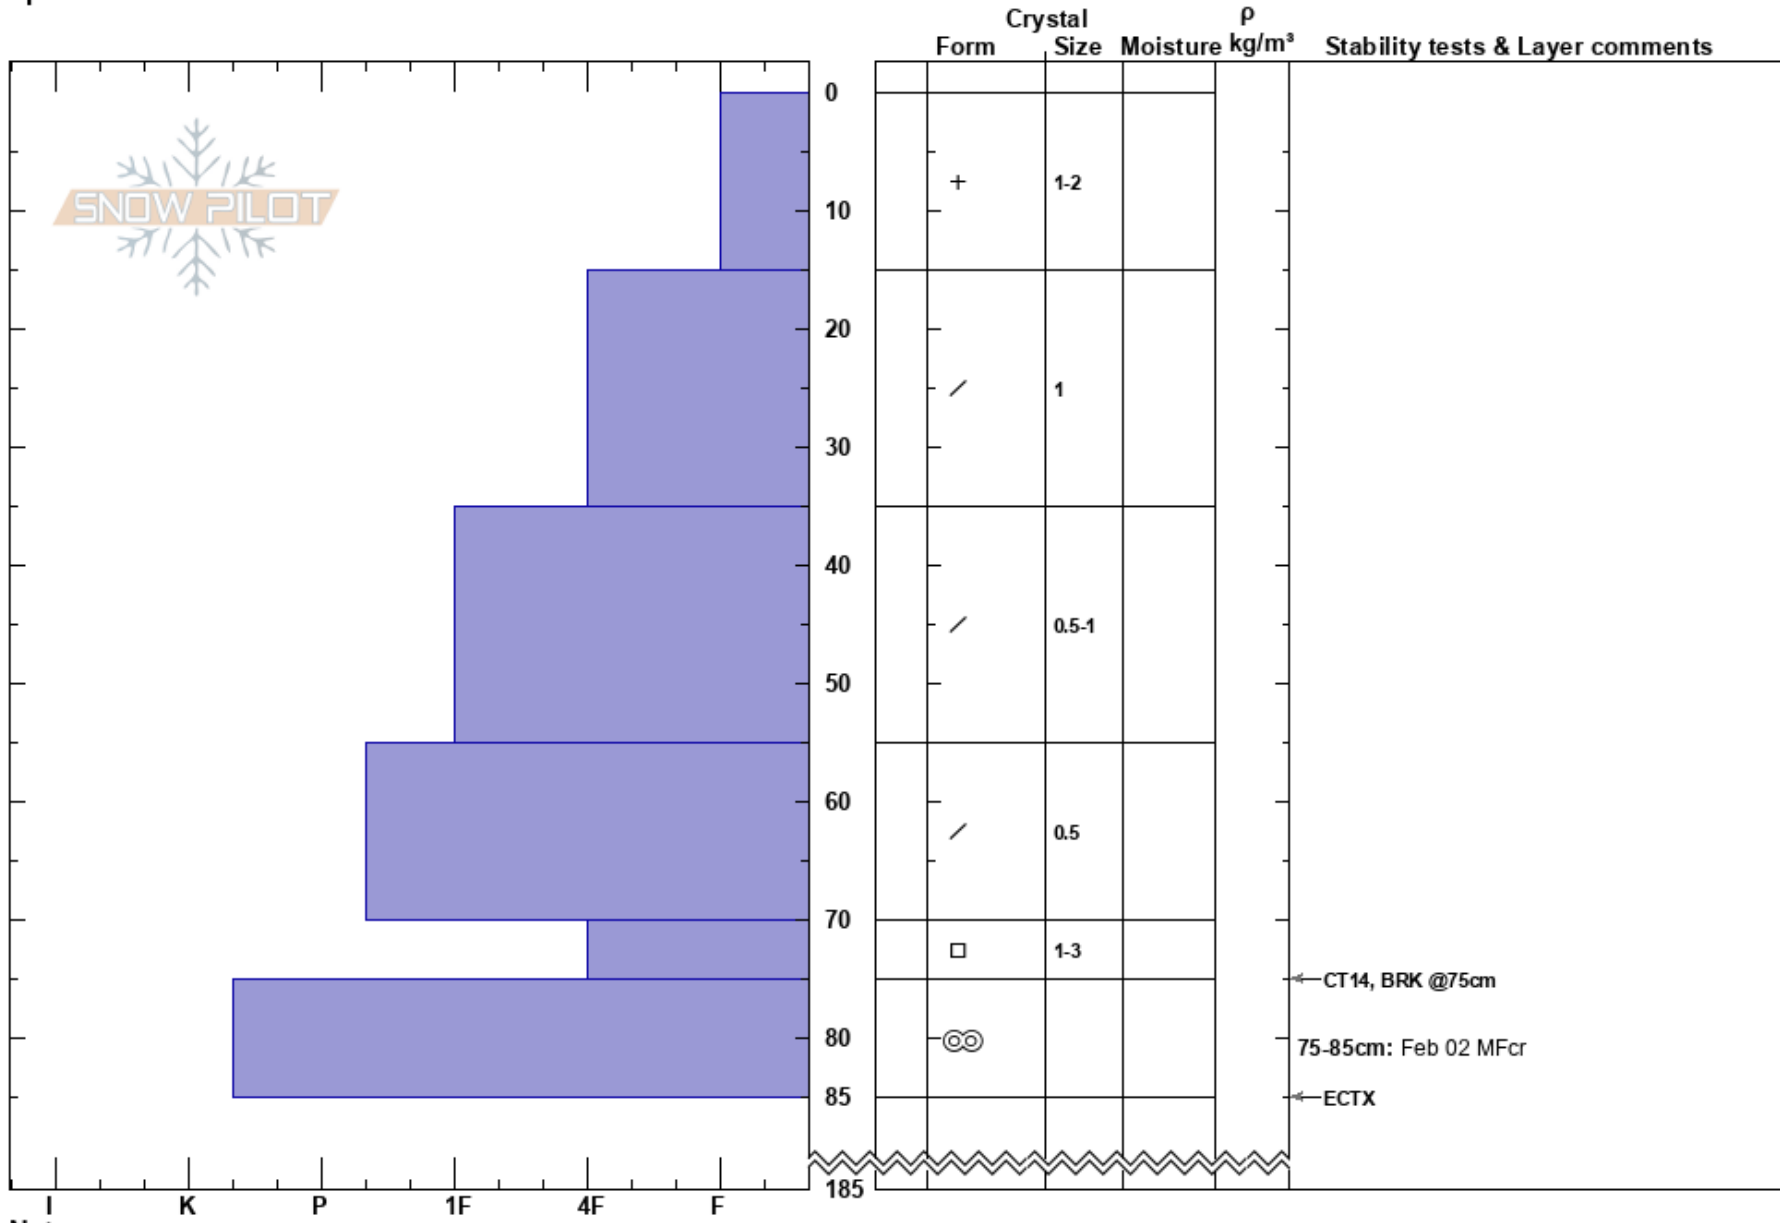

Sunshine  
 Selkirks  
 BC  
 Elevation: 2200 m  
 Aspect: SE  
 Specifics:

Kyle Gorenko  
 06/03/2024 - 13:30  
 Co-ord: 11U 491146W 5577811N  
 Slope Angle: 35°  
 Wind Loading: no

Stability:  
 Air Temperature: -11.5°C  
 Sky Cover: FEW  
 Precipitation: NO  
 Wind: N Light Breeze

HS:185  
 Layer Notes:  
 70-75cm: Problematic layer  
 75-85cm: Feb 02 MFcr

Notes: