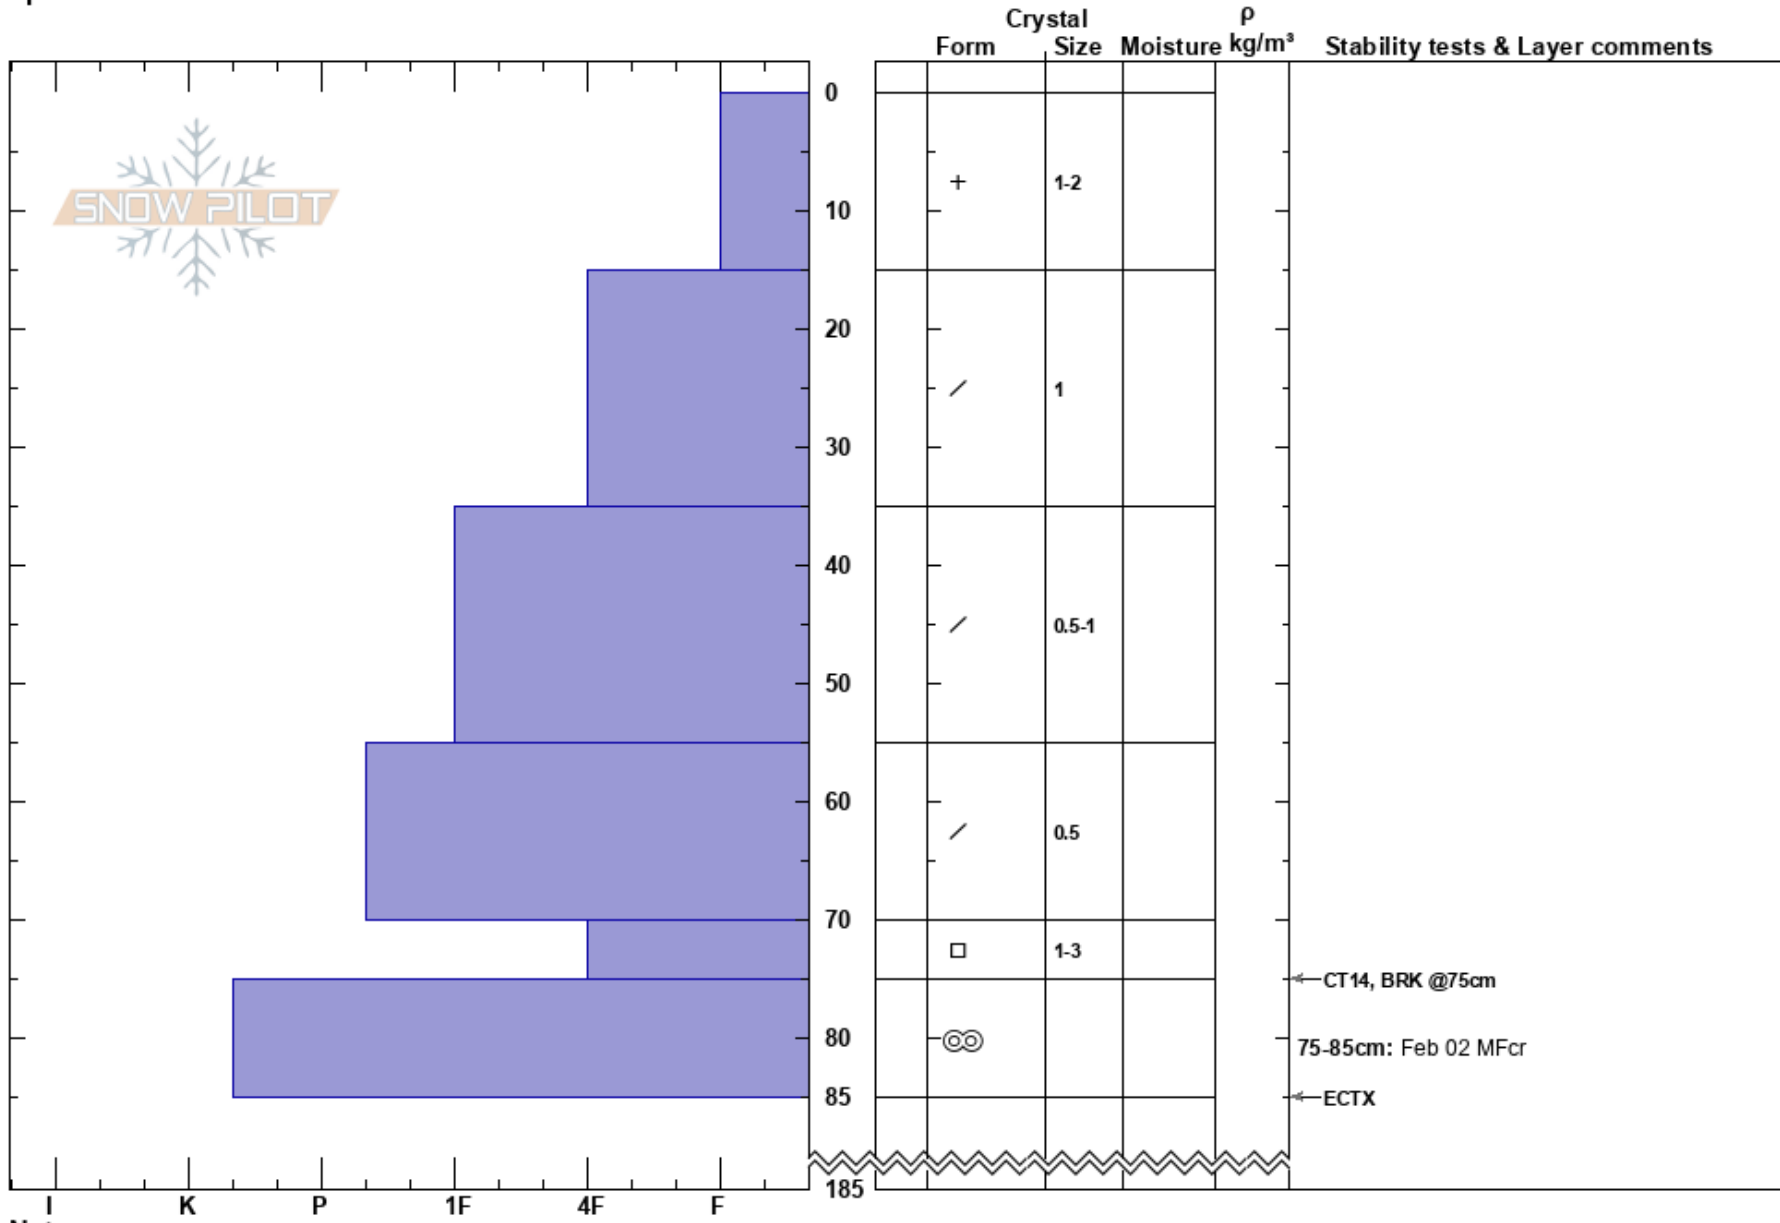

Sunshine
 Selkirks
 BC
 Elevation: 2200 m
 Aspect: SE
 Specifics:

Kyle Gorenko
 06/03/2024 - 13:30
 Co-ord: 11U 491146W 5577811N
 Slope Angle: 35°
 Wind Loading: no

Stability:
 Air Temperature: -11.5°C
 Sky Cover: FEW
 Precipitation: NO
 Wind: N Light Breeze

HS:185
 Layer Notes:
 70-75cm: Problematic layer
 75-85cm: Feb 02 MFcr

Notes: