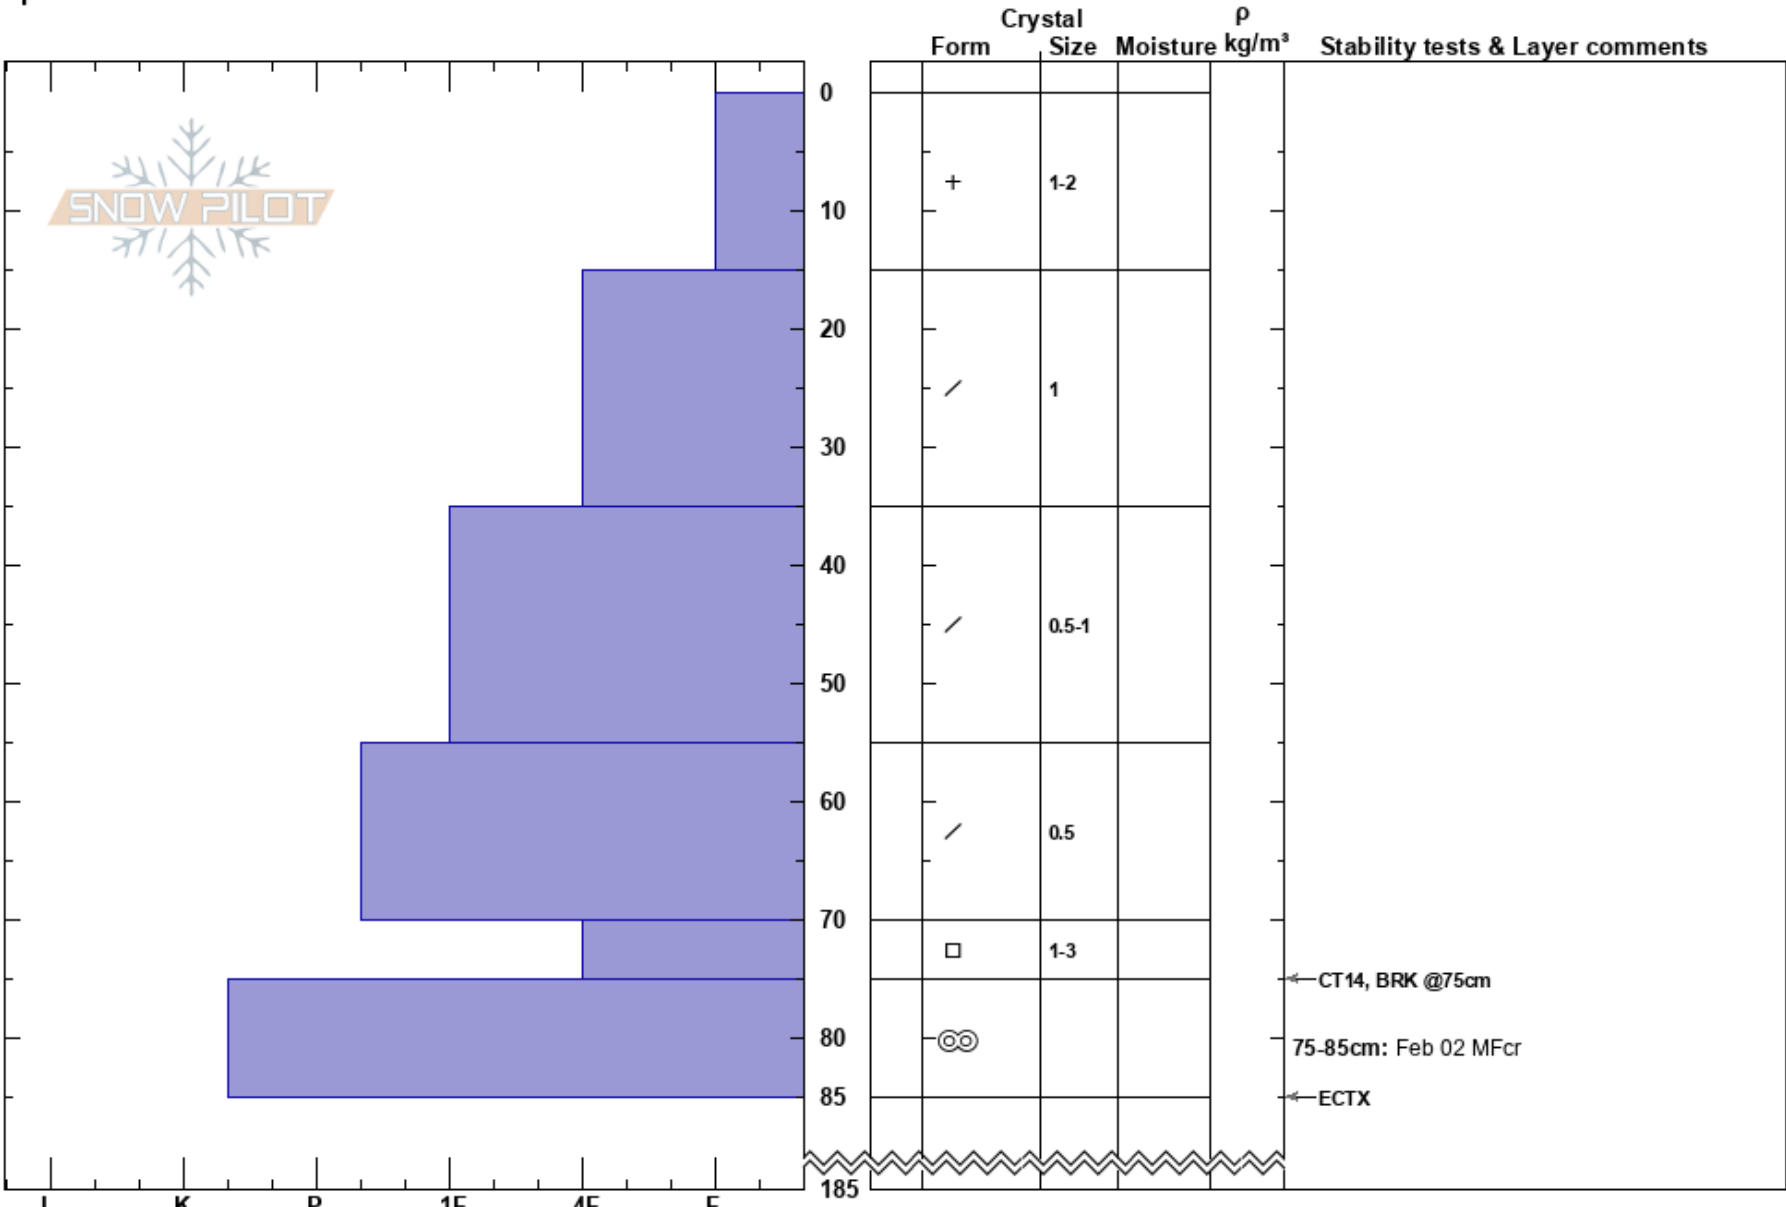

Sunshine
 Selkirks
 BC
 Elevation: 2200 m
 Aspect: SE
 Specifics:

Kyle Gorenko
 06/03/2024 - 13:30
 Co-ord: 11U 491146W 5577811N
 Slope Angle: 35°
 Wind Loading: no

Stability:
 Air Temperature: -11.5°C
 Sky Cover: FEW
 Precipitation: NO
 Wind: N Light Breeze

HS:185
 Layer Notes:
 70-75cm: Problematic layer
 75-85cm: Feb 02 MFcr

Notes: