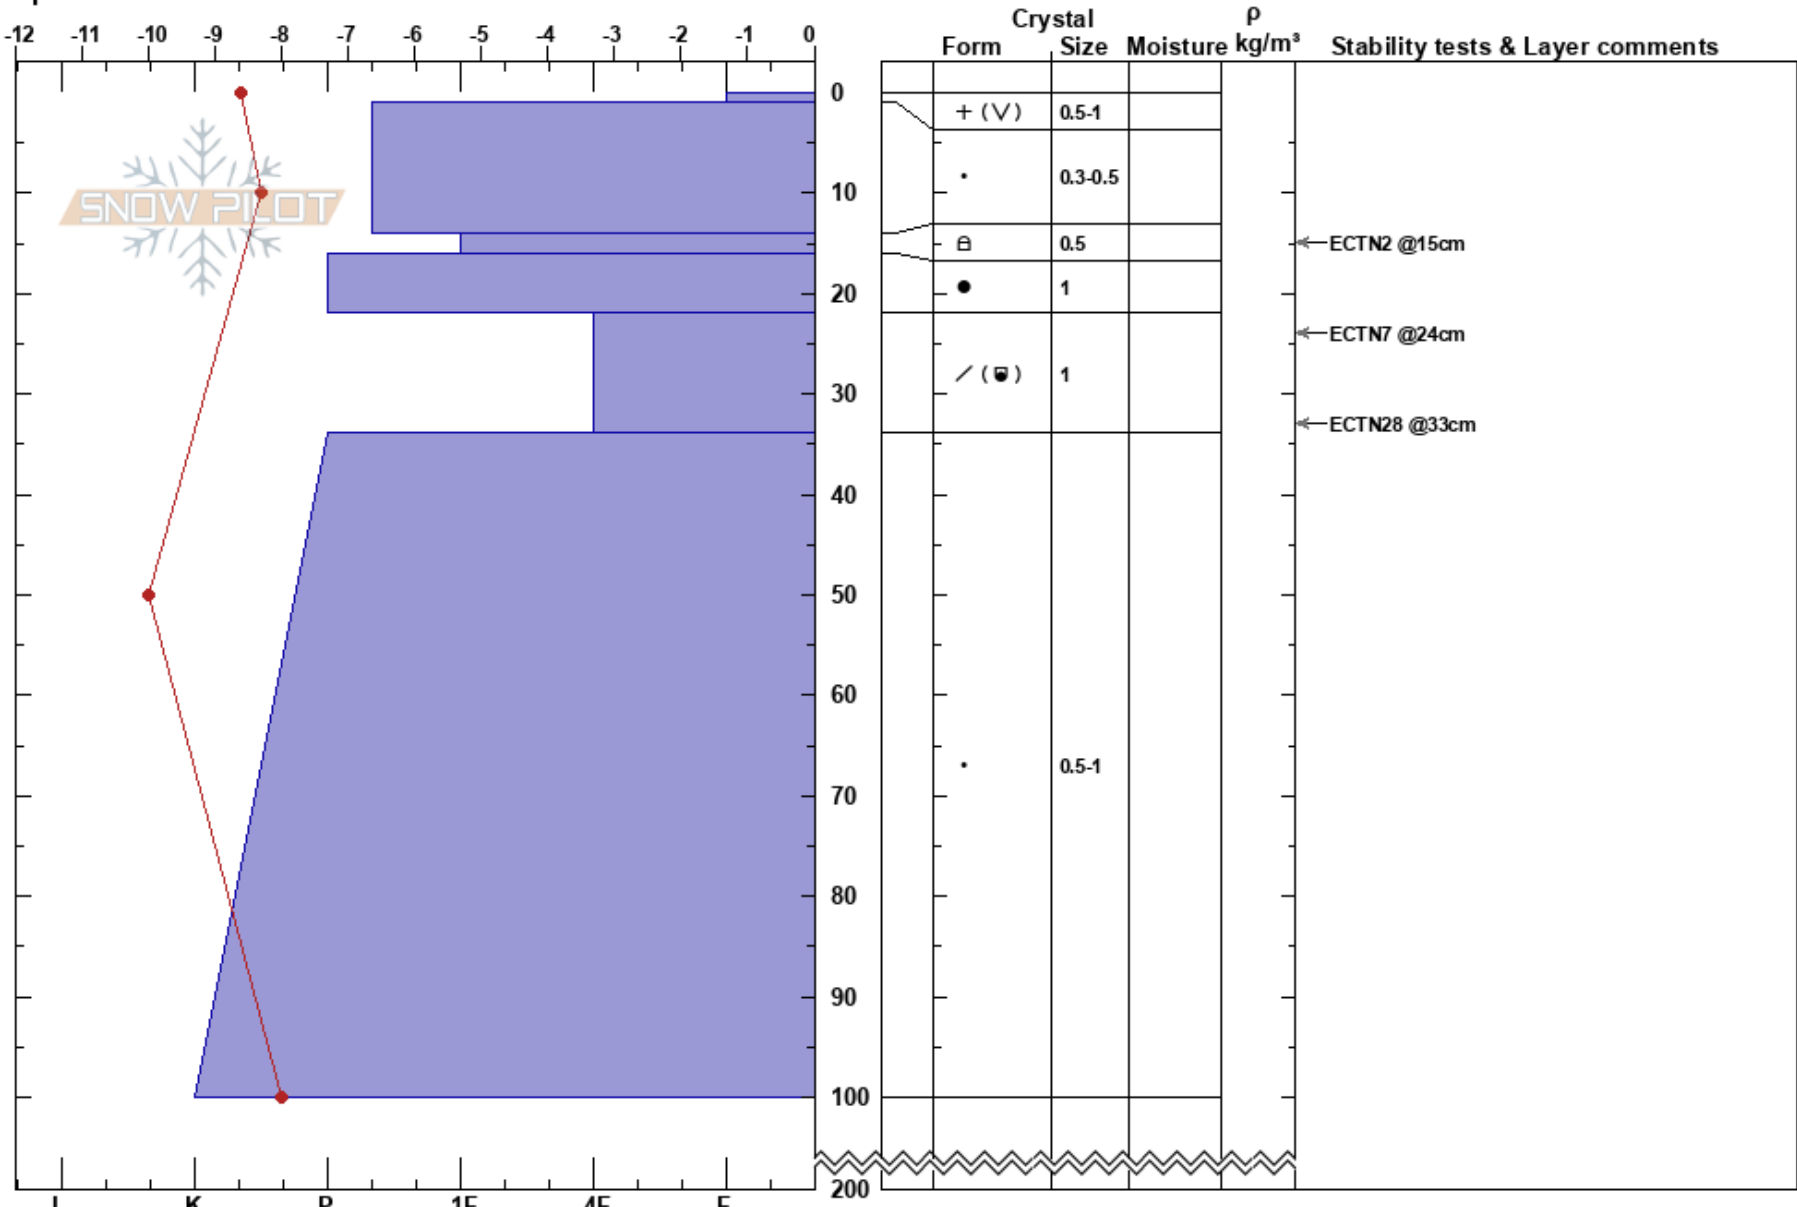

Stintångberget 2
 Västra Vindelfjällen
 Sweden
 Elevation: 736 m
 Aspect: NW
 Specifics:

Sam Hedman
 06/02/2018 - 11:00
 Co-ord:
 Slope Angle: 26°
 Wind Loading: no

Stability:
 Air Temperature: -8.2°C PF: 1 22-34cm: Problematic layer
 Sky Cover: SCT
 Precipitation: S-1
 Wind: SE Calm