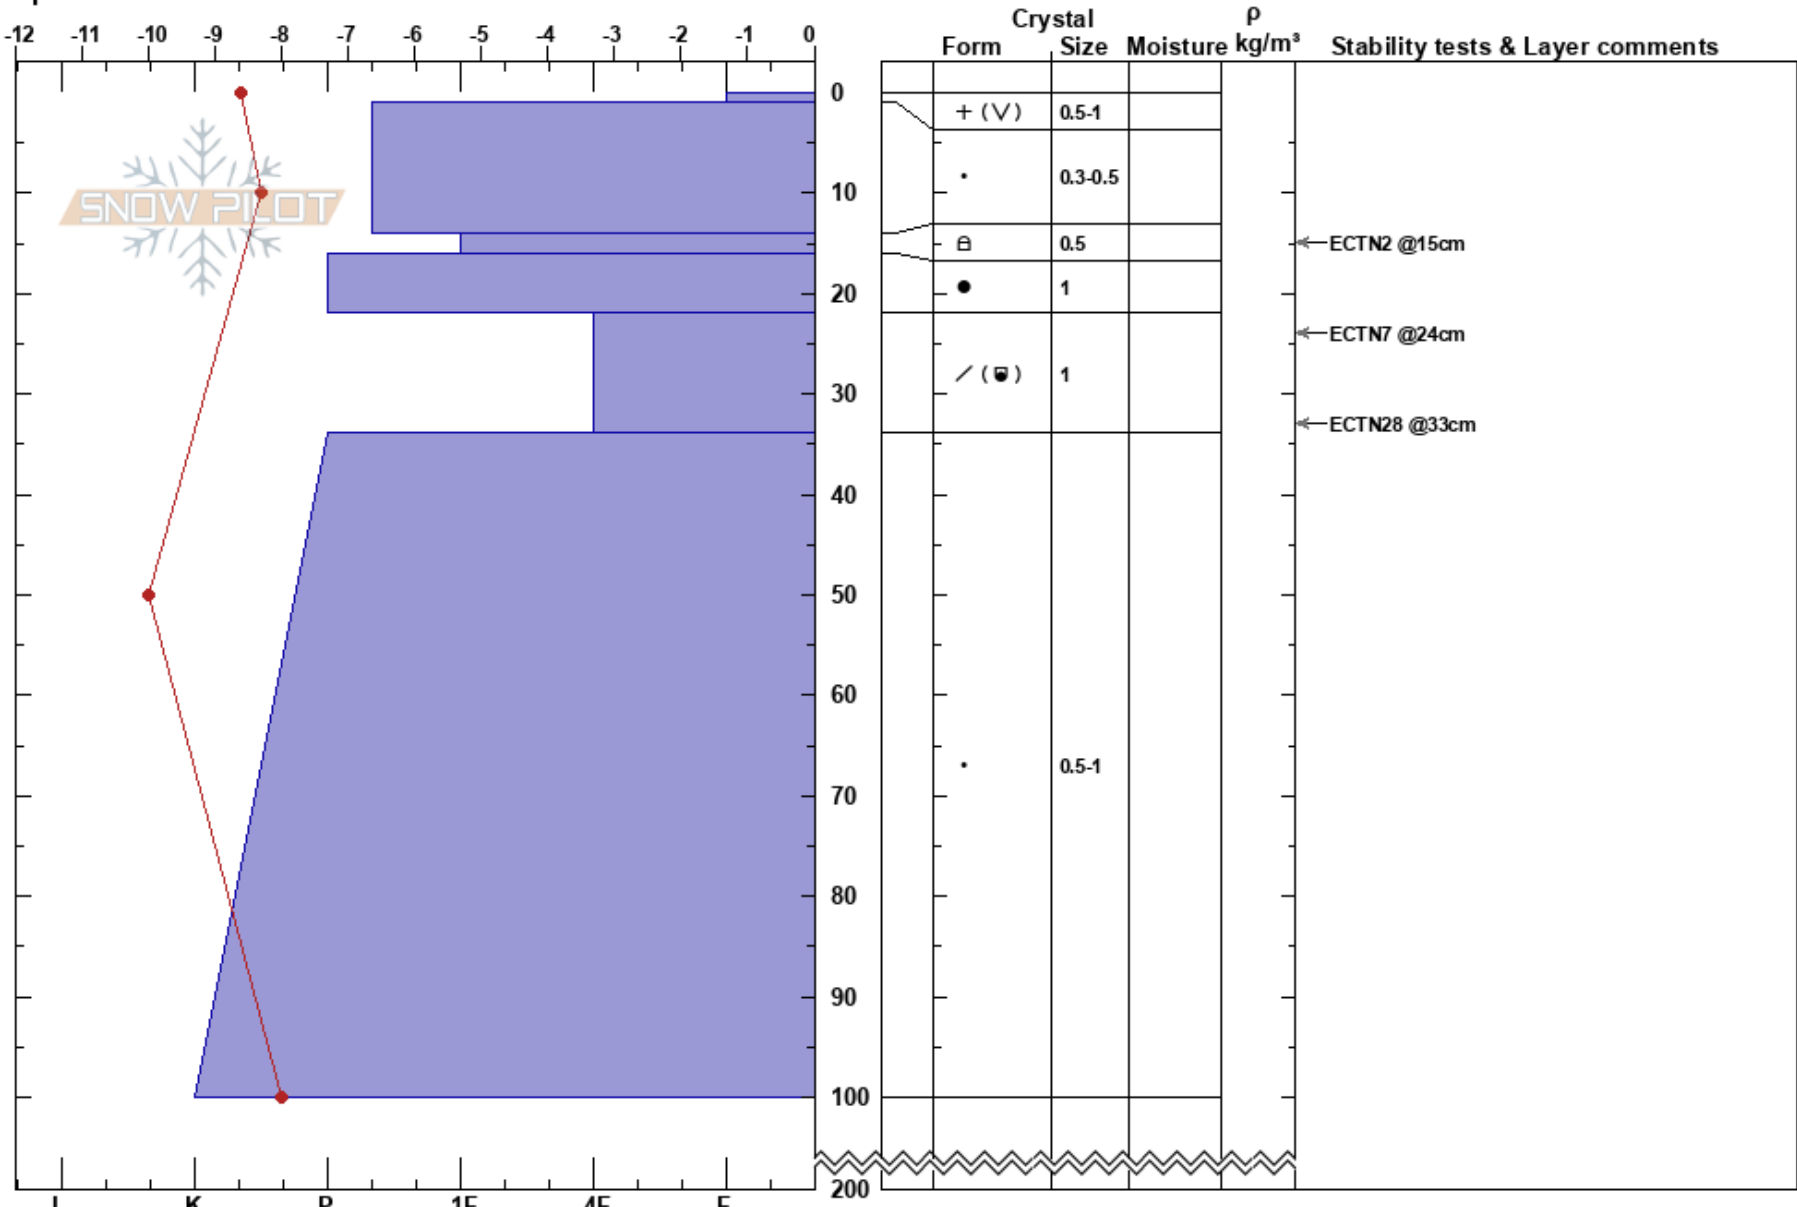

Stintångberget 2  
 Västra Vindelfjällen  
 Sweden  
 Elevation: 736 m  
 Aspect: NW  
 Specifics:

Sam Hedman  
 06/02/2018 - 11:00  
 Co-ord:  
 Slope Angle: 26°  
 Wind Loading: no

Stability:  
 Air Temperature: -8.2°C PF: 1 22-34cm: Problematic layer  
 Sky Cover: SCT  
 Precipitation: S-1  
 Wind: SE Calm