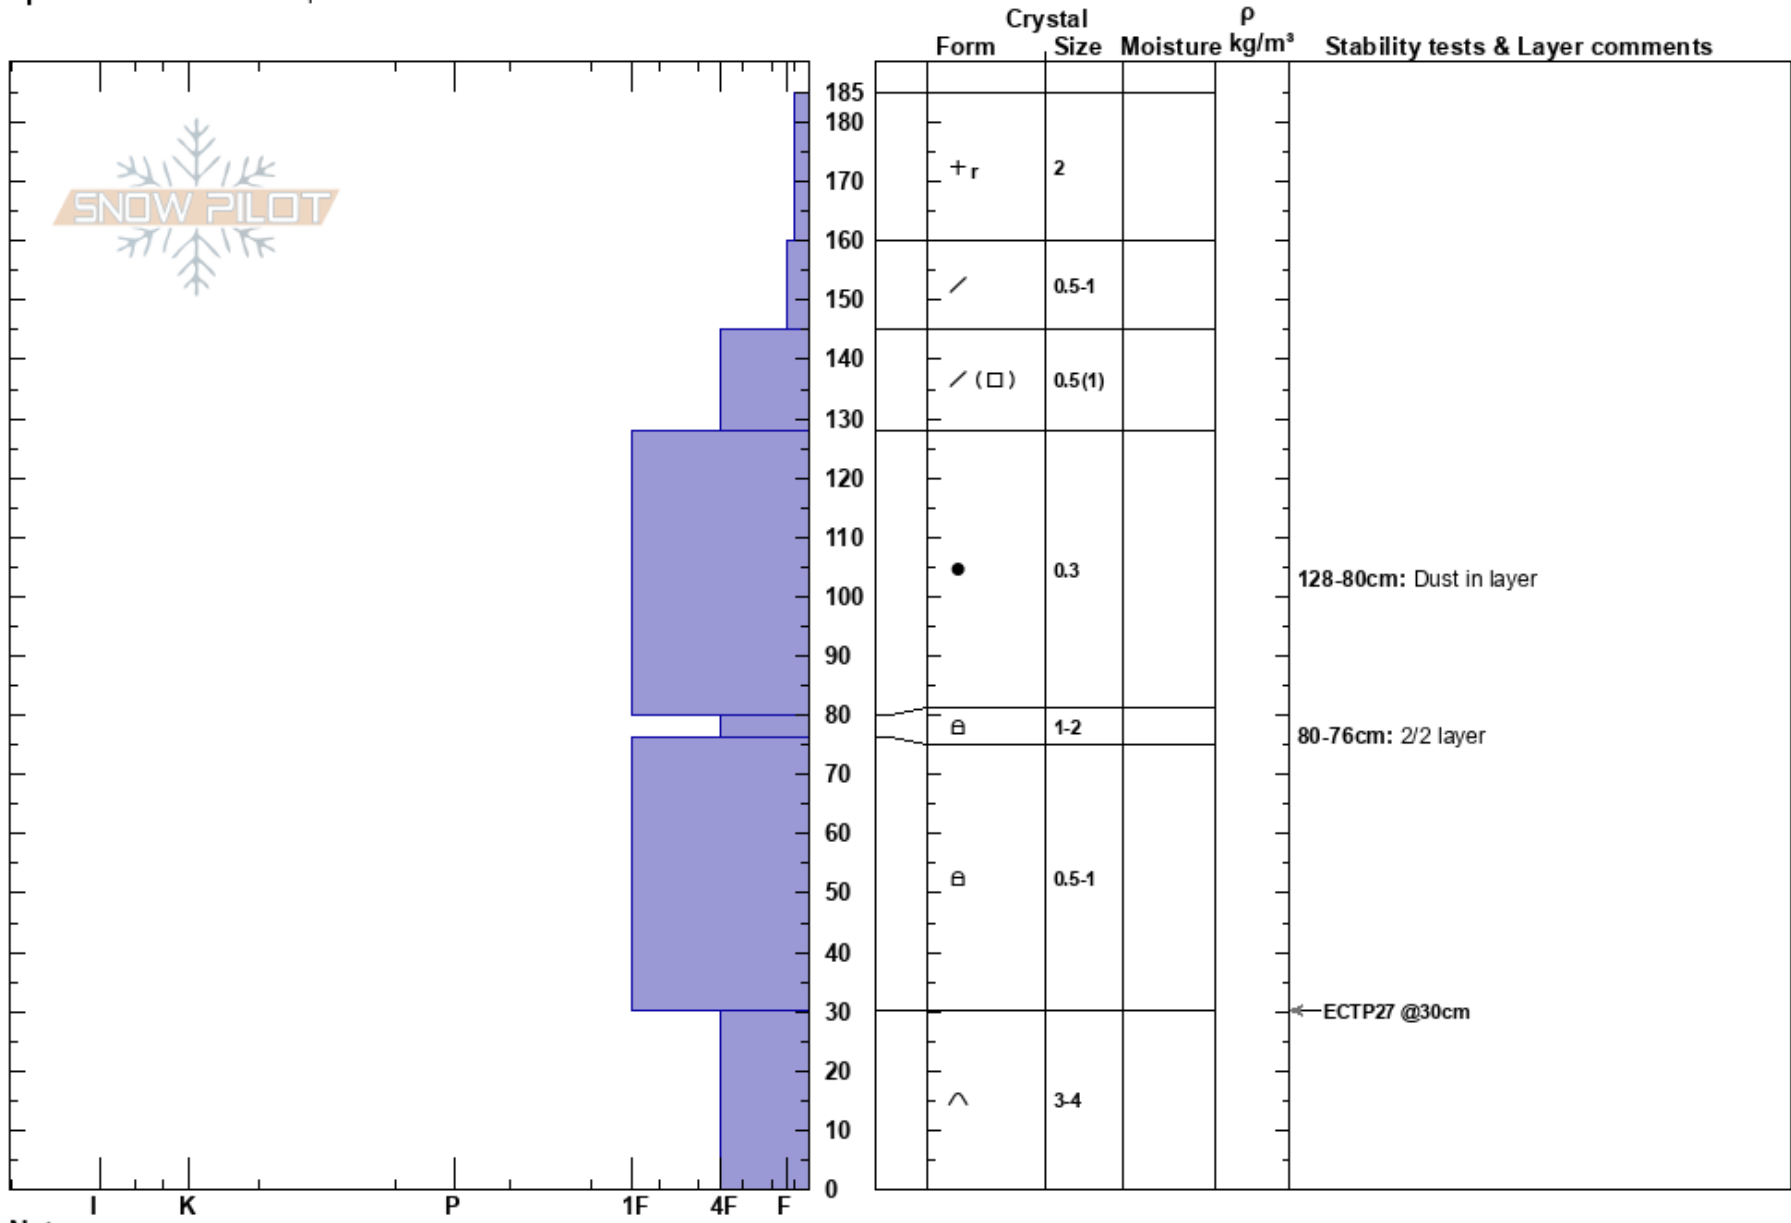

Peak One
 Tenmile Range
 CO
Elevation: 11500 ft
Aspect: N
Specifics: Ski tracks on slope

Andrew McWilliams
 03/25/2024 - 2:00pm
Co-ord: 39.54323N, -106.11075W
Slope Angle: 34°
Wind Loading: no

Stability:
Air Temperature: -9°C
Sky Cover: OVC
Precipitation: S1
Wind: N Light Breeze

HS: 185
PF: 50
PS: 35

Layer Notes:
 128-80cm: Dust in layer
 80-76cm: 2/2 layer
 80-76cm: Problematic layer

Notes: