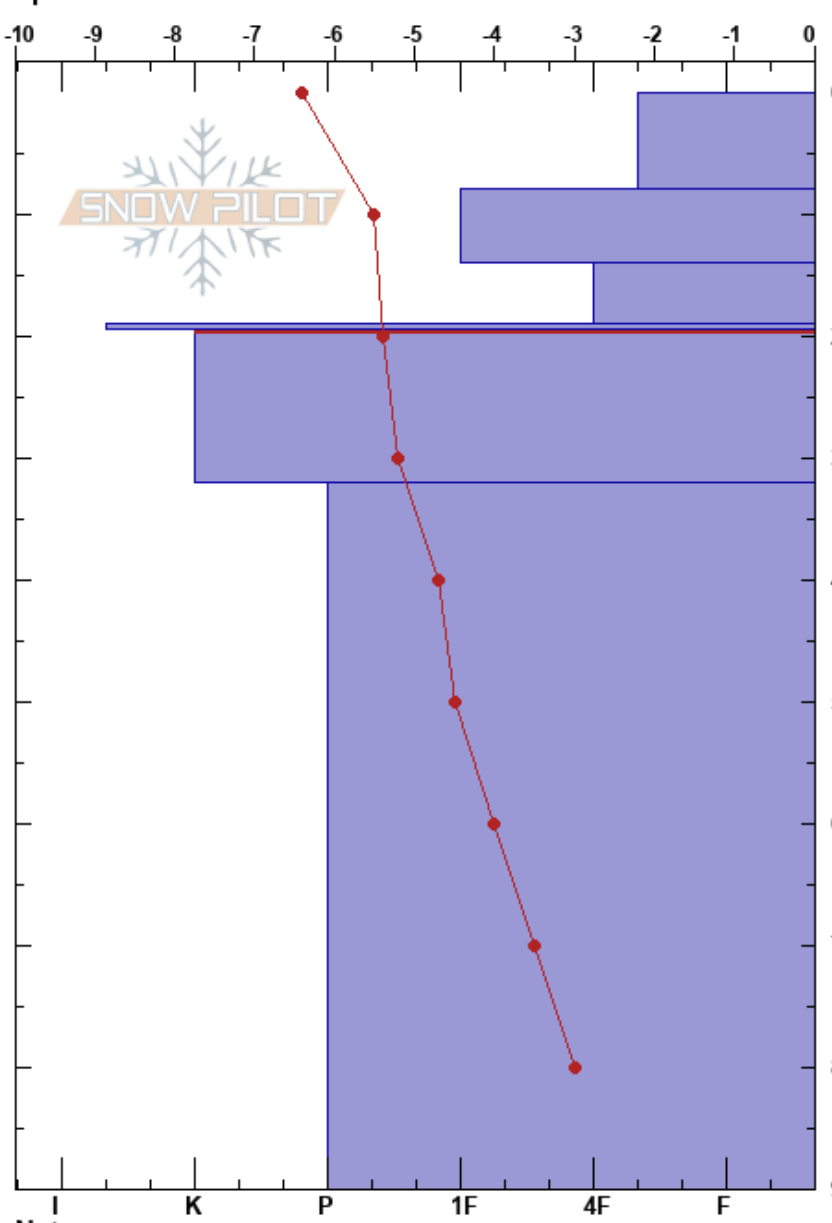

Illviðrishnjukur  
 Tröllaskagi  
 Iceland  
 Elevation: 670 m  
 Aspect:  
 Specifics:

Gestur Hansson  
 26/03/2024 - 10:00  
 Co-ord: 66.12965N, -18.99339W  
 Slope Angle: 32°  
 Wind Loading:

Stability:  
 Air Temperature: -6.9°C PF:25 19.5-32cm: Problematic layer  
 Sky Cover: CLR  
 Precipitation: NO  
 Wind: NE Light Breeze

Form	Crystal		Moisture	$\rho$ kg/m <sup>3</sup>	Stability tests & Layer comments
	Size				
⚡					
+ (⚡)					
/					
⚡ (,')					
■					← CT12, SC @23cm
⊙⊙					
●					

Notes: