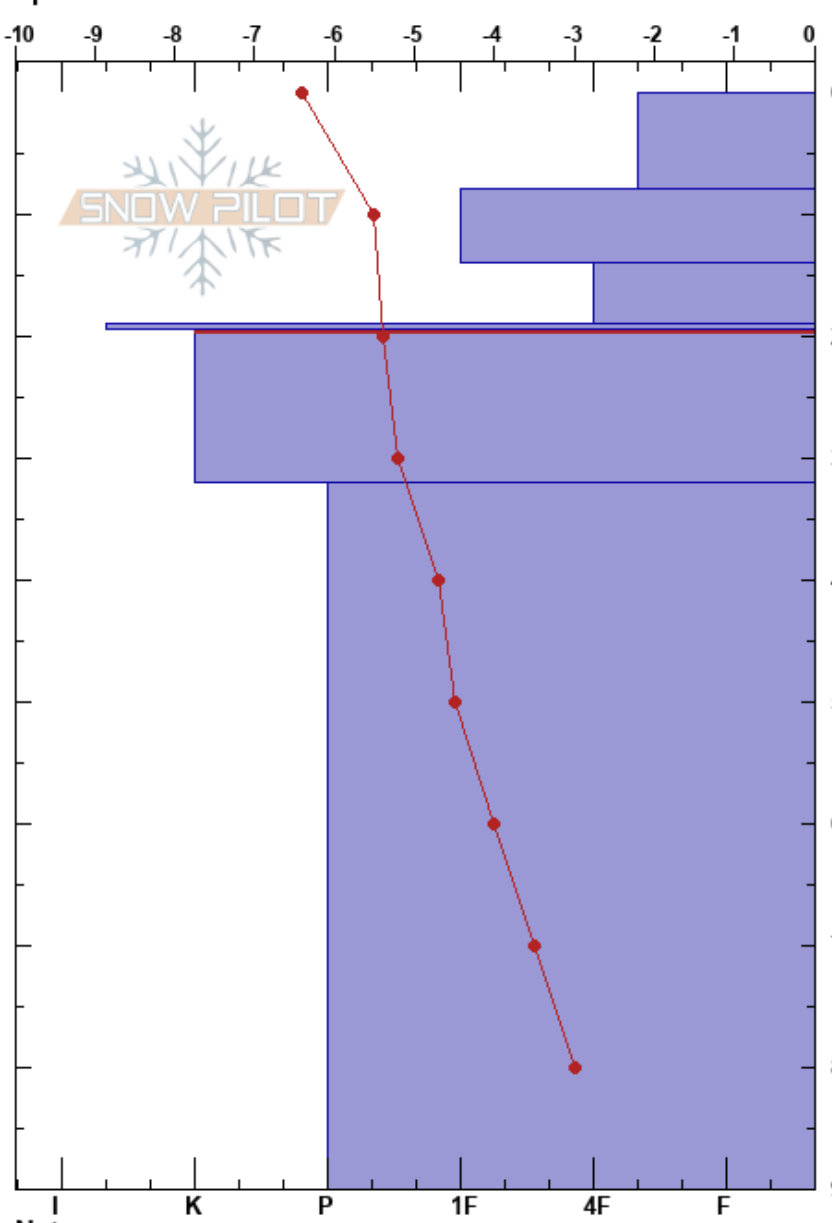

Illviðrishnjukur
 Tröllaskagi
 Iceland
 Elevation: 670 m
 Aspect:
 Specifics:

Gestur Hansson
 26/03/2024 - 10:00
 Co-ord: 66.12965N, -18.99339W
 Slope Angle: 32°
 Wind Loading:

Stability:
 Air Temperature: -6.9°C PF:25 19.5-32cm: Problematic layer
 Sky Cover: CLR
 Precipitation: NO
 Wind: NE Light Breeze

Form	Crystal Size	Moisture	ρ kg/m ³	Stability tests & Layer comments
⚡				
+ (⚡)				
/				
⚡ (,')				
■				← CT12, SC @23cm
⊙⊙				
●				

Notes: