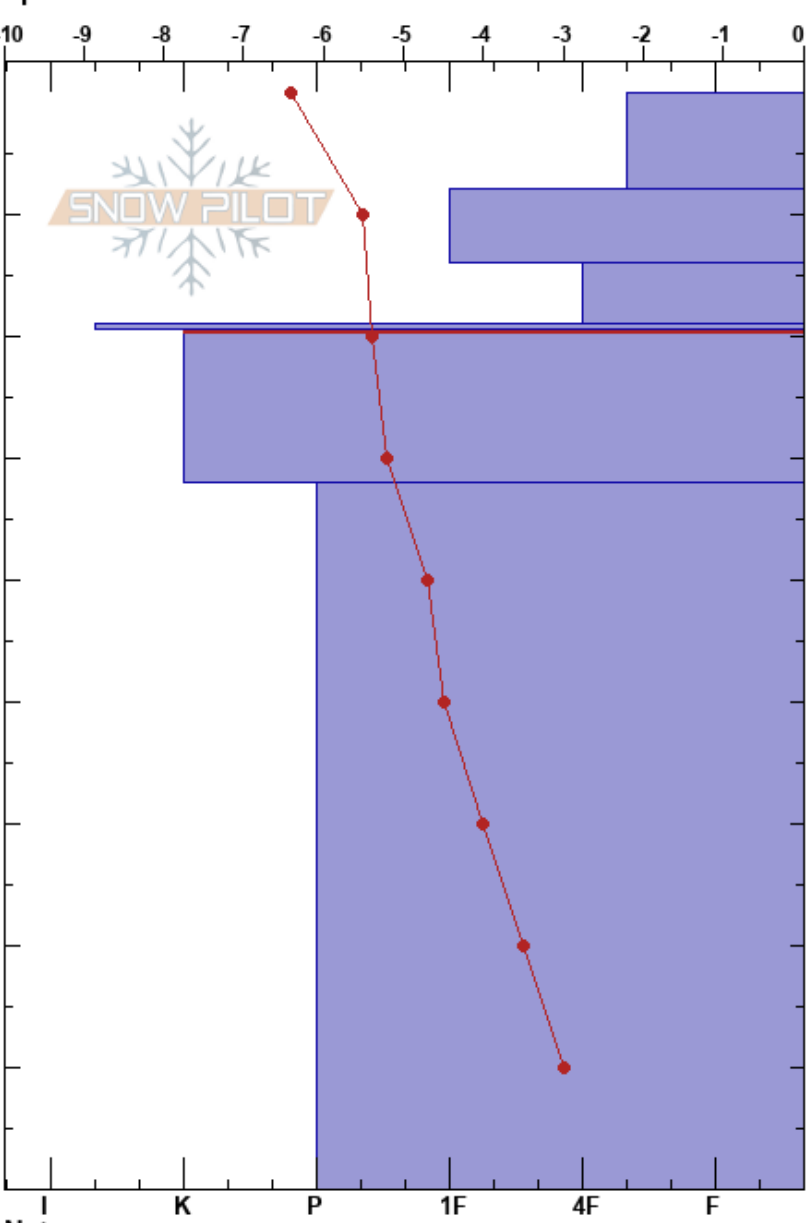

Illviðrishnjukur  
Tröllaskagi  
Iceland  
Elevation: 670 m  
Aspect:  
Specifics:

Gestur Hansson  
26/03/2024 - 10:00  
Co-ord: 66.12965N, -18.99339W  
Slope Angle: 32°  
Wind Loading:

Stability:  
Air Temperature: -6.9°C PF:25 19.5-32cm: Problematic layer  
Sky Cover: CLR  
Precipitation: NO  
Wind: NE Light Breeze

Form	Crystal Size	Moisture	$\rho$ kg/m <sup>3</sup>	Stability tests & Layer comments
⋆				
+ (⋆)				
/				
⋆ (,')				
■				← CT12, SC @23cm
⊙⊙				
■				

Notes: