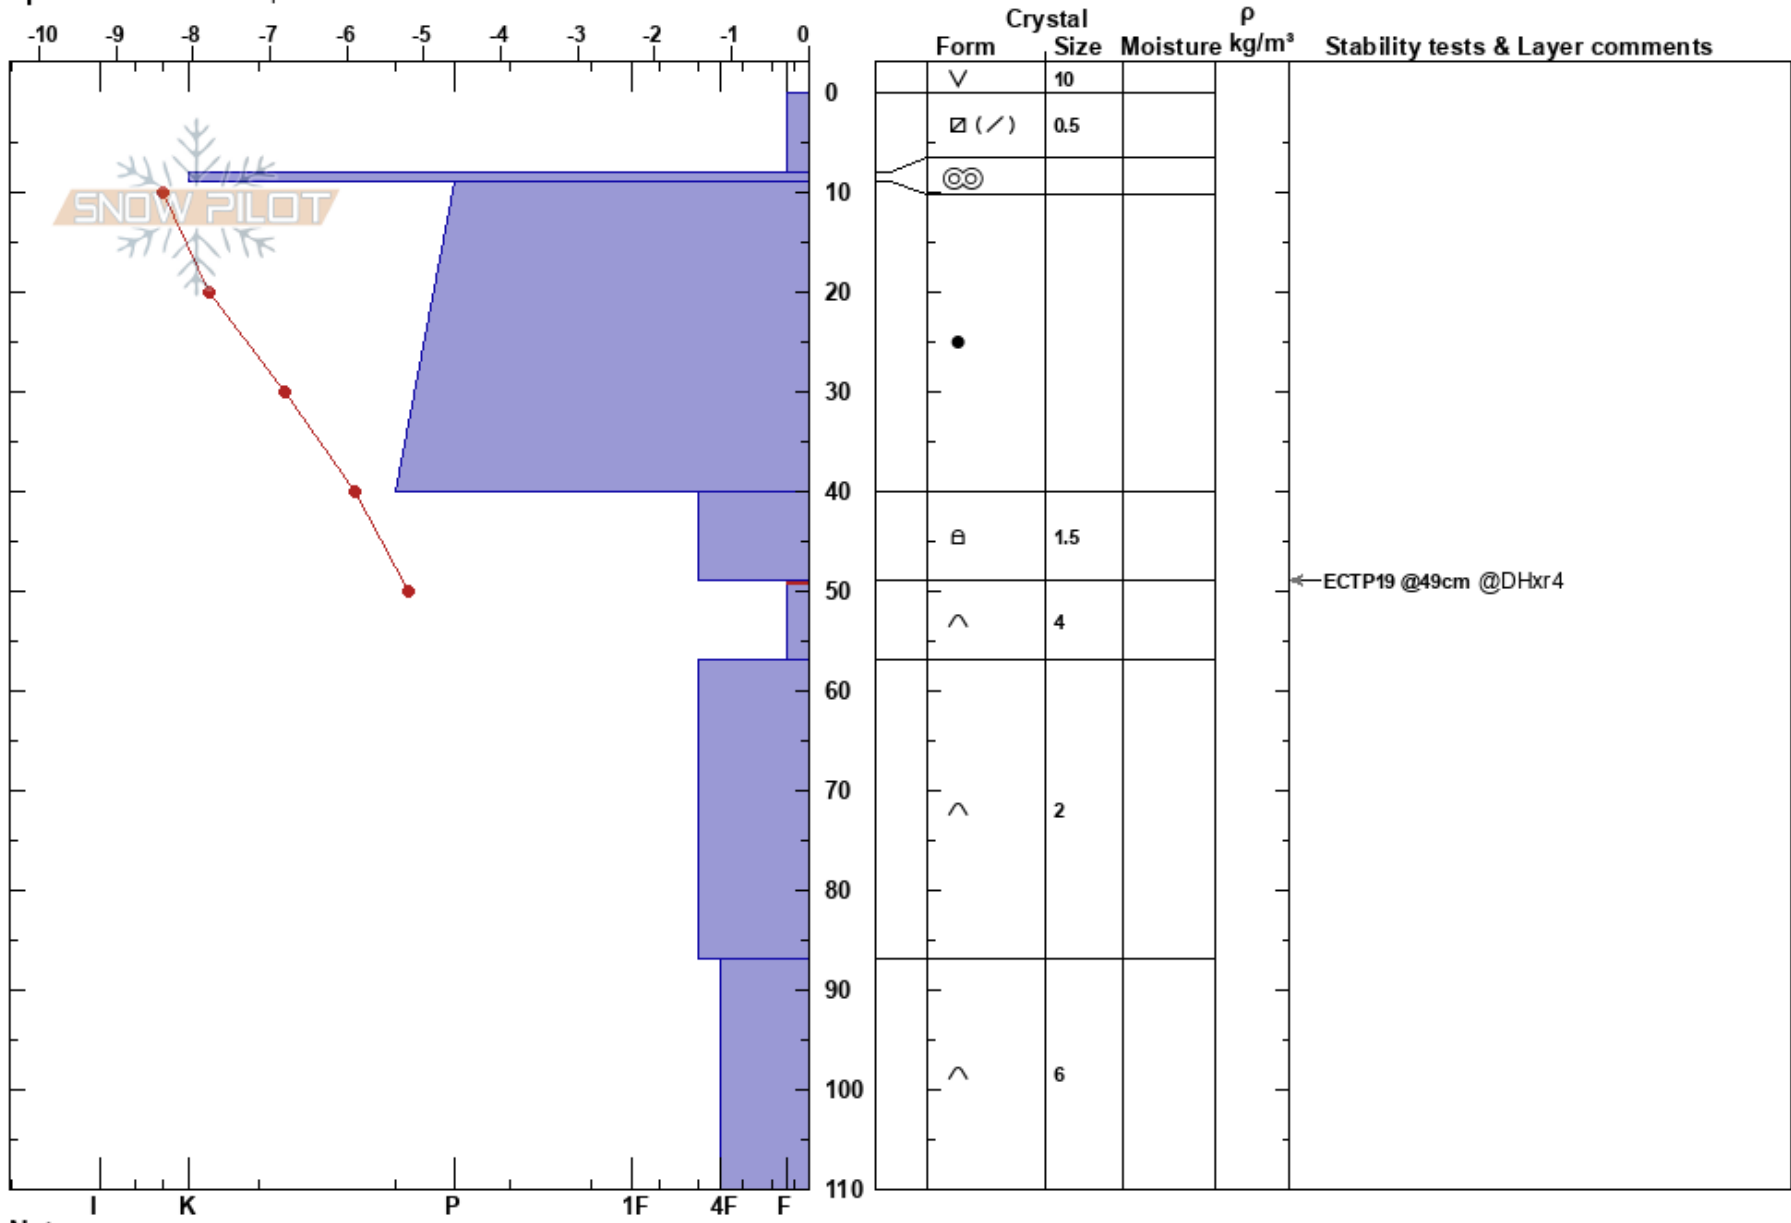

Sadeln, baksidan
 Kittelfjället
 Sweden
 Elevation: 1100 m
 Aspect: NW
 Specifics: We skied slope

Stefan Lundin
 26/03/2024 - 11:00
 Co-ord: 65.26809N, 15.48516E
 Slope Angle: 32°
 Wind Loading: no

Stability: **HS:110** **Layer Notes:**
 Air Temperature: -9.3°C **PF:10** 49-57cm:Problematic layer
 Sky Cover: FEW
 Precipitation: NO
 Wind: S Light Breeze