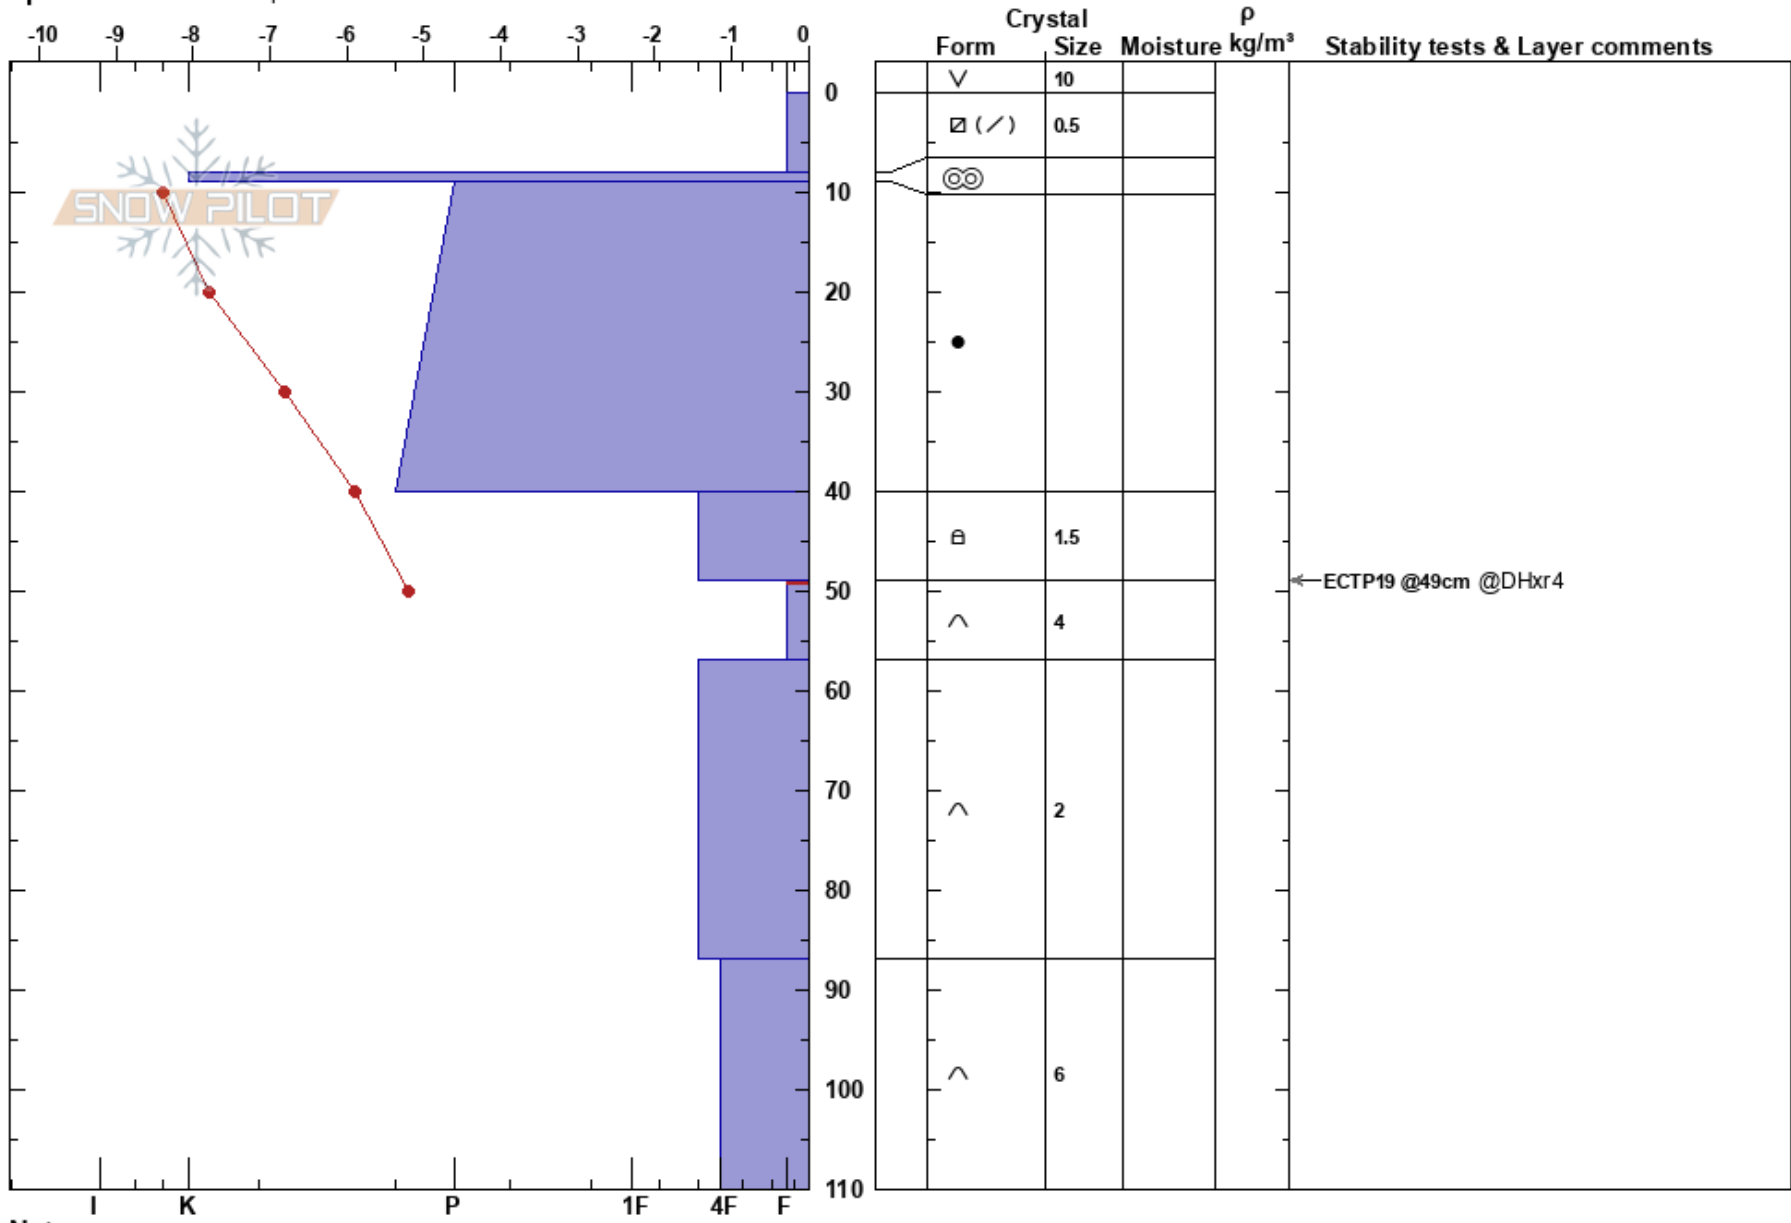

Sadeln, baksidan
 Kittelfjället
 Sweden
 Elevation: 1100 m
 Aspect: NW
 Specifics: We skied slope

Stefan Lundin
 26/03/2024 - 11:00
 Co-ord: 65.26809N, 15.48516E
 Slope Angle: 32°
 Wind Loading: no

Stability: HS:110 Layer Notes:
 Air Temperature: -9.3°C PF:10 49-57cm:Problematic layer
 Sky Cover: FEW
 Precipitation: NO
 Wind: S Light Breeze