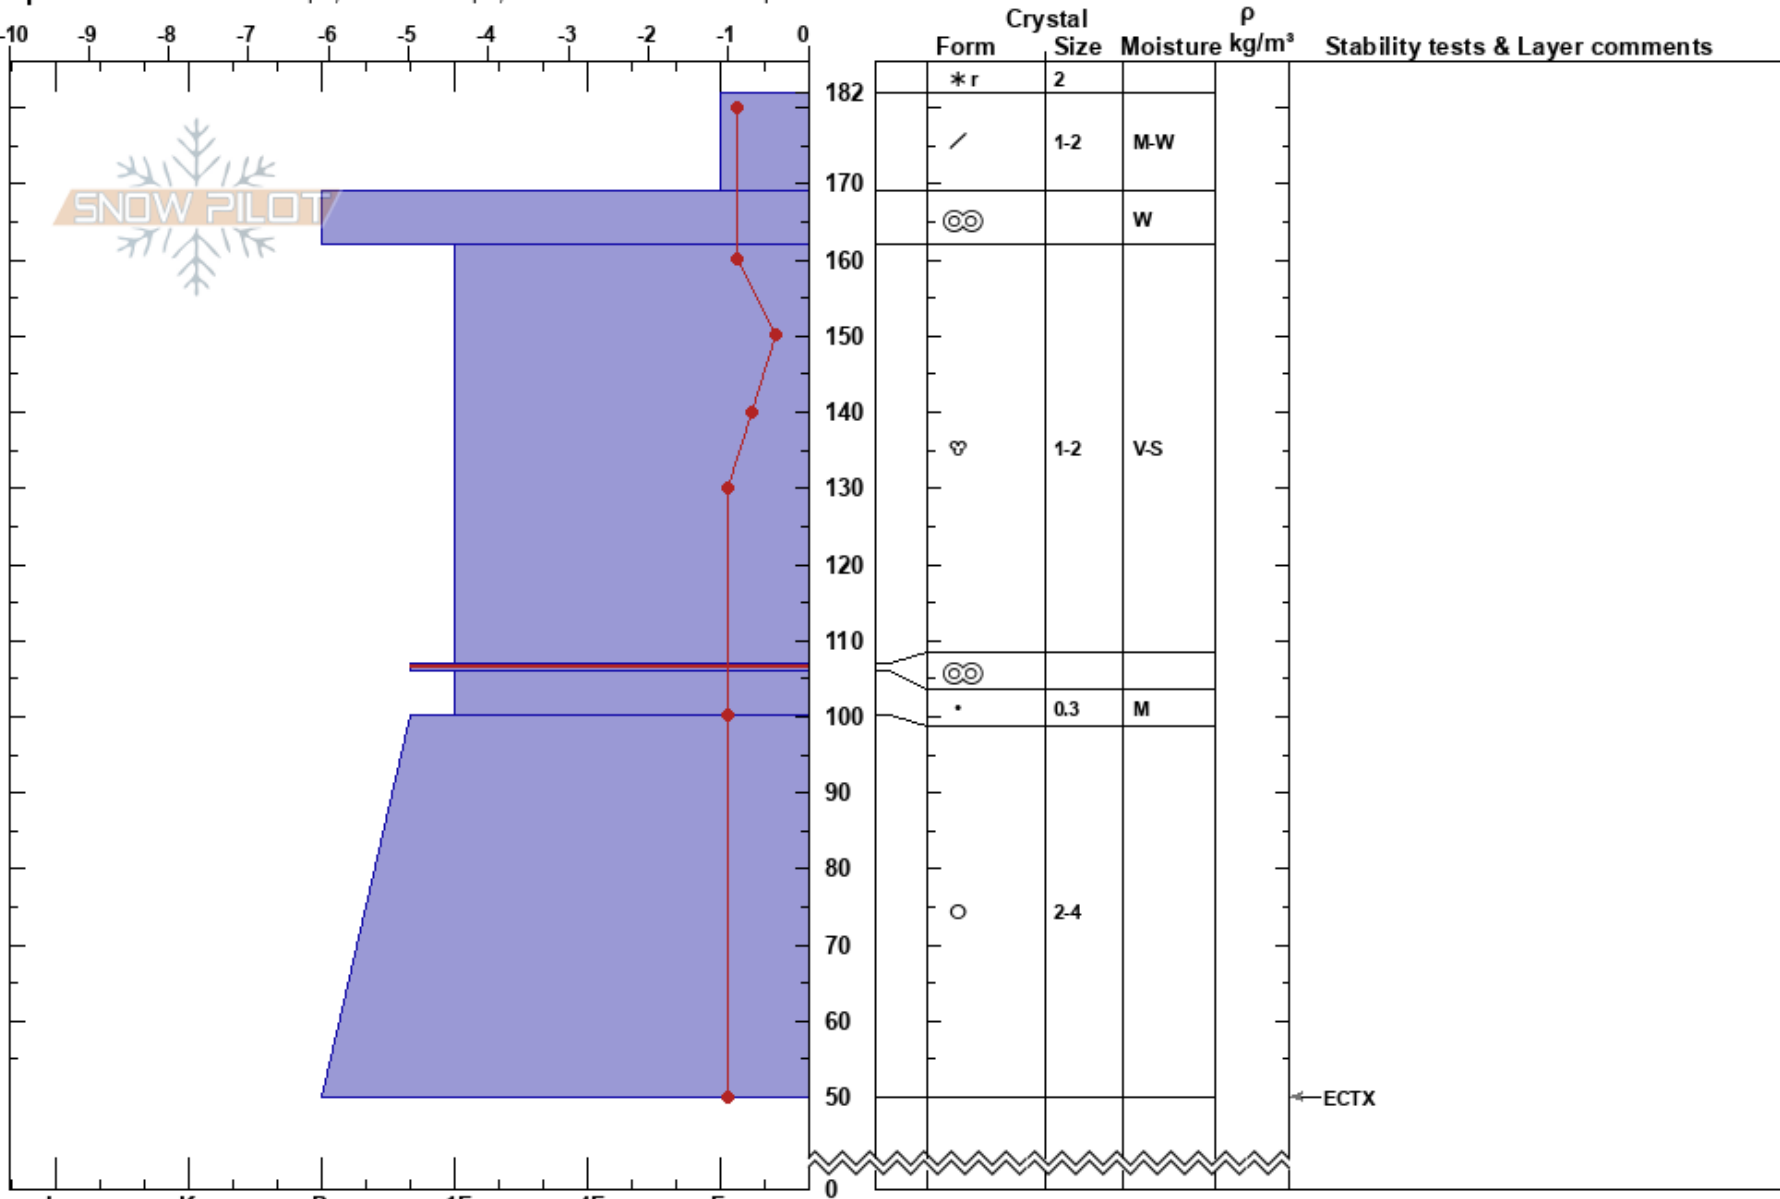

PF:30

107-106cm:Problematic layer

ID

Co-ord: 11T 591683W 5254838N

Sky Cover: BKN

PS: 15

Elevation: 6389 ft

Slope Angle: 29°

Precipitation: NO

Aspect: 110°

Wind Loading: no

Wind: SW Calm

Specifics: Ski tracks on slope; We skied slope; Snowmobile tracks on slope

Notes: recent snow from past day came down wet, heavy, with relatively little wind