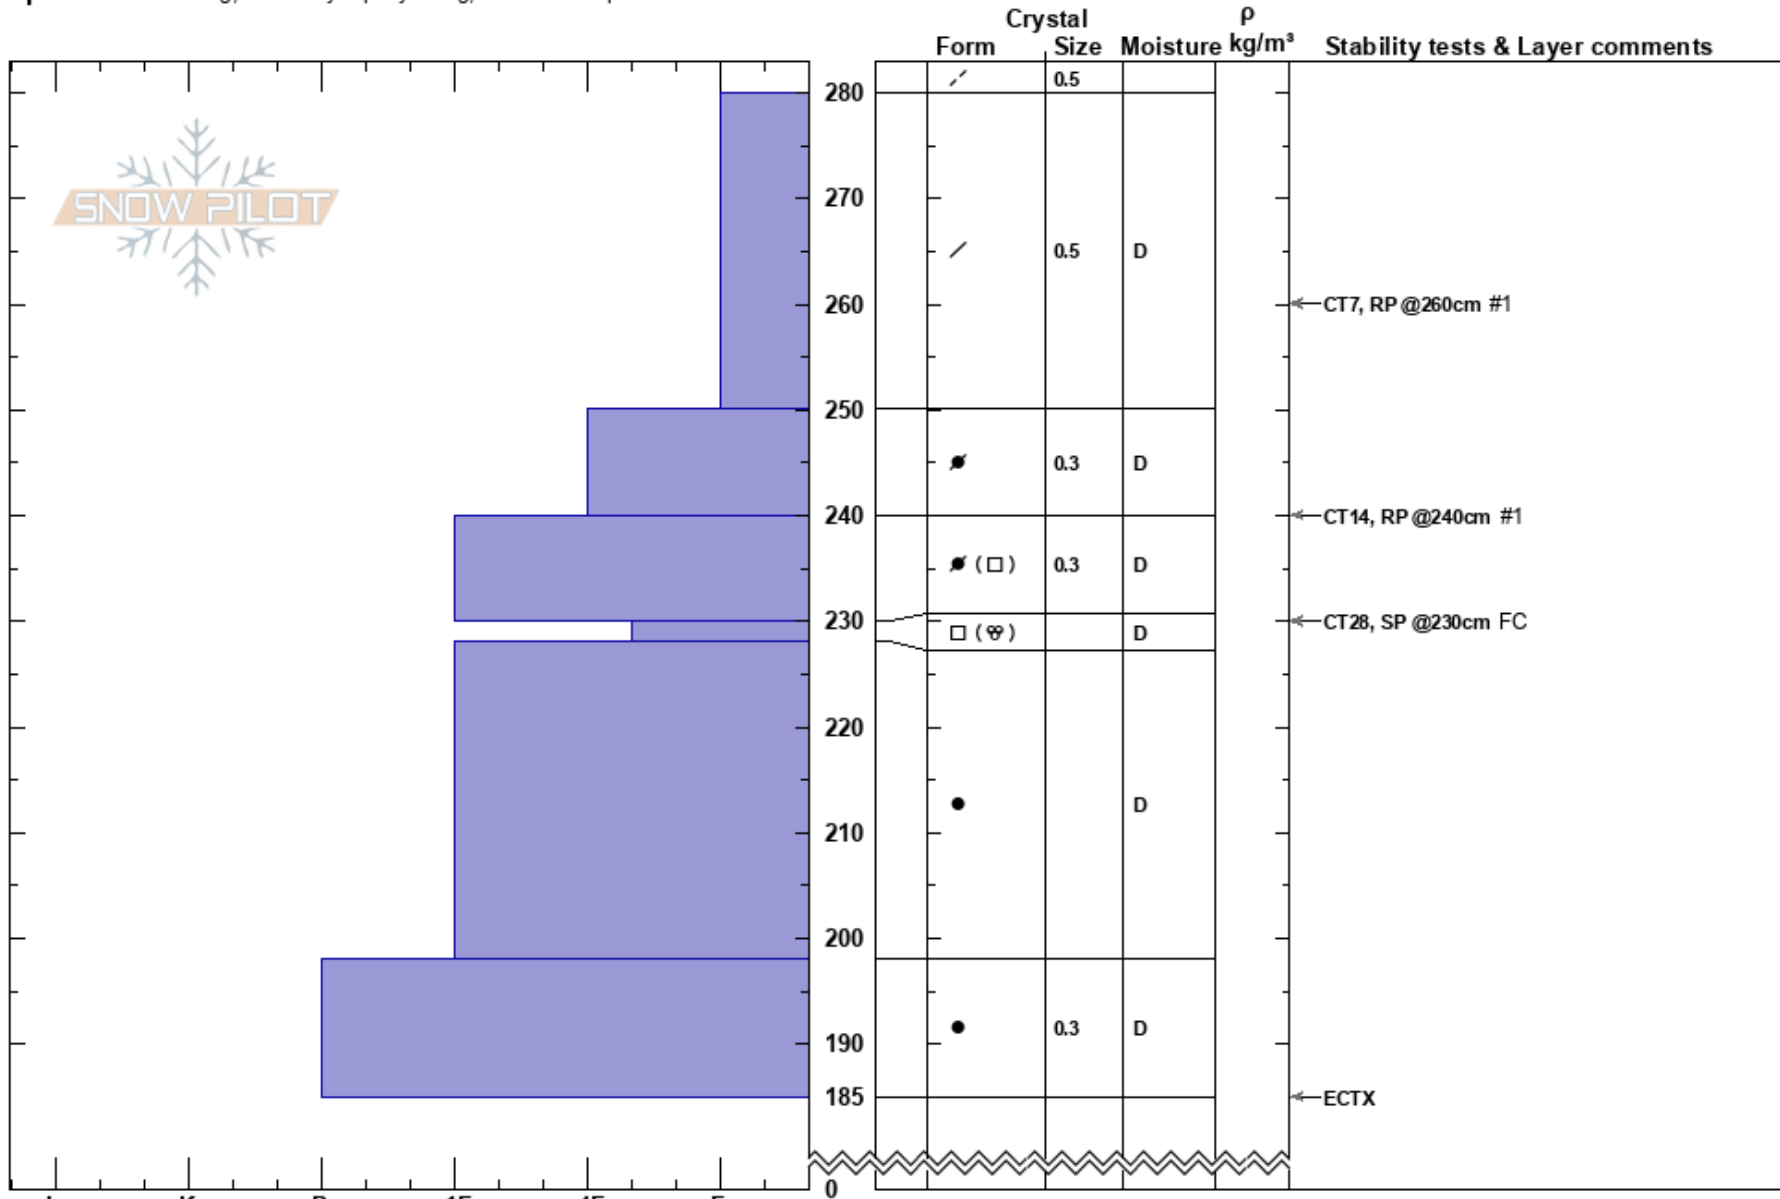

Humphreys Cirque  
San Francisco Peaks  
AZ

Eric Roberts  
03/25/2024 - 3:00pm  
Co-ord: 35.33488N, -111.68023W  
Slope Angle: 31°  
Wind Loading: yes

Stability:  
Air Temperature: -7°C  
Sky Cover: BKN  
Precipitation: NO  
Wind: E Moderate

HS:280  
PF:20 230-228cm:Problematic layer  
PS: 15

Elevation: 11780 ft  
Aspect: 75°

Specifics: Cracking; Instability rapidly rising; We skied slope

Notes: