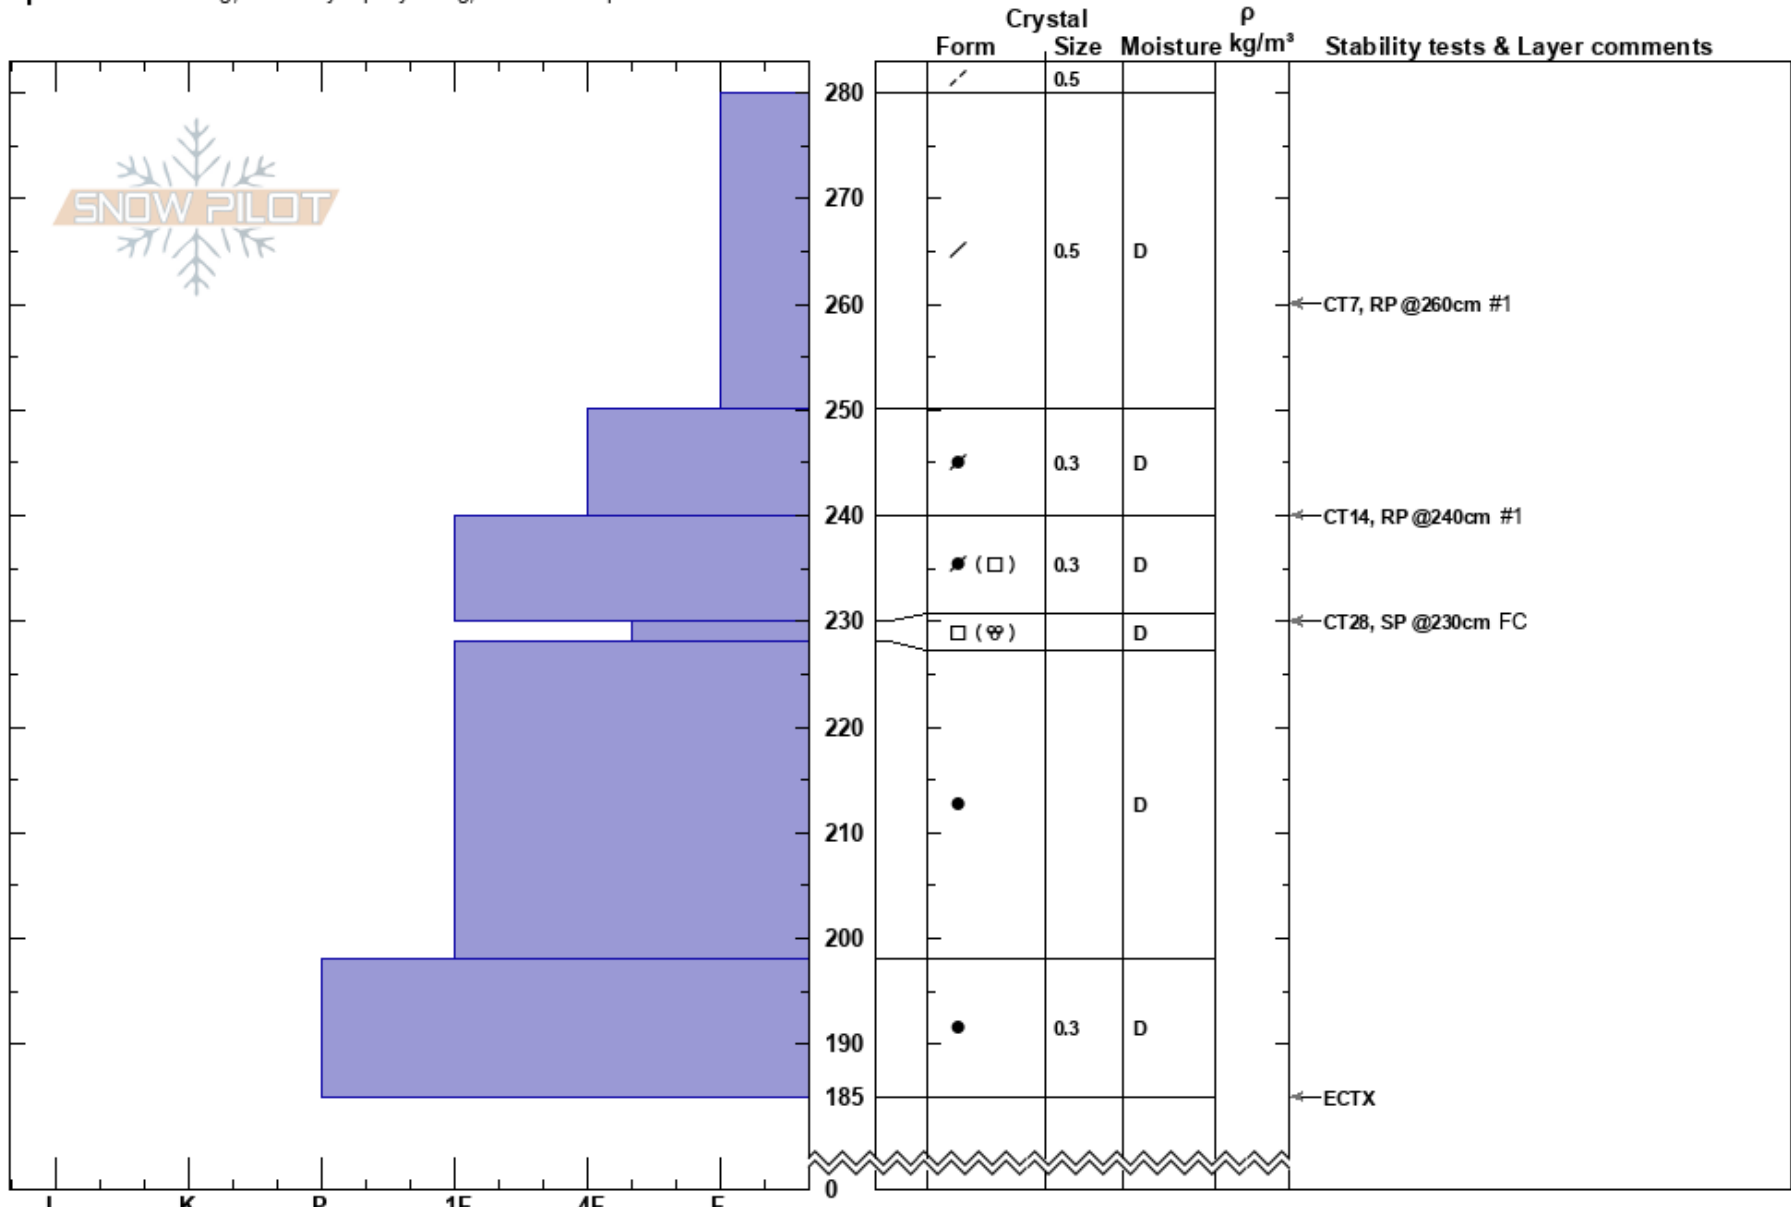

Humphreys Cirque
 San Francisco Peaks
 AZ

Eric Roberts
 03/25/2024 - 3:00pm
 Co-ord: 35.33488N, -111.68023W
 Slope Angle: 31°
 Wind Loading: yes

Stability:
 Air Temperature: -7°C
 Sky Cover: BKN
 Precipitation: NO
 Wind: E Moderate

HS:280
 PF:20 230-228cm:Problematic layer
 PS:15

Elevation: 11780 ft
 Aspect: 75°
 Specifics: Cracking; Instability rapidly rising; We skied slope

Notes: