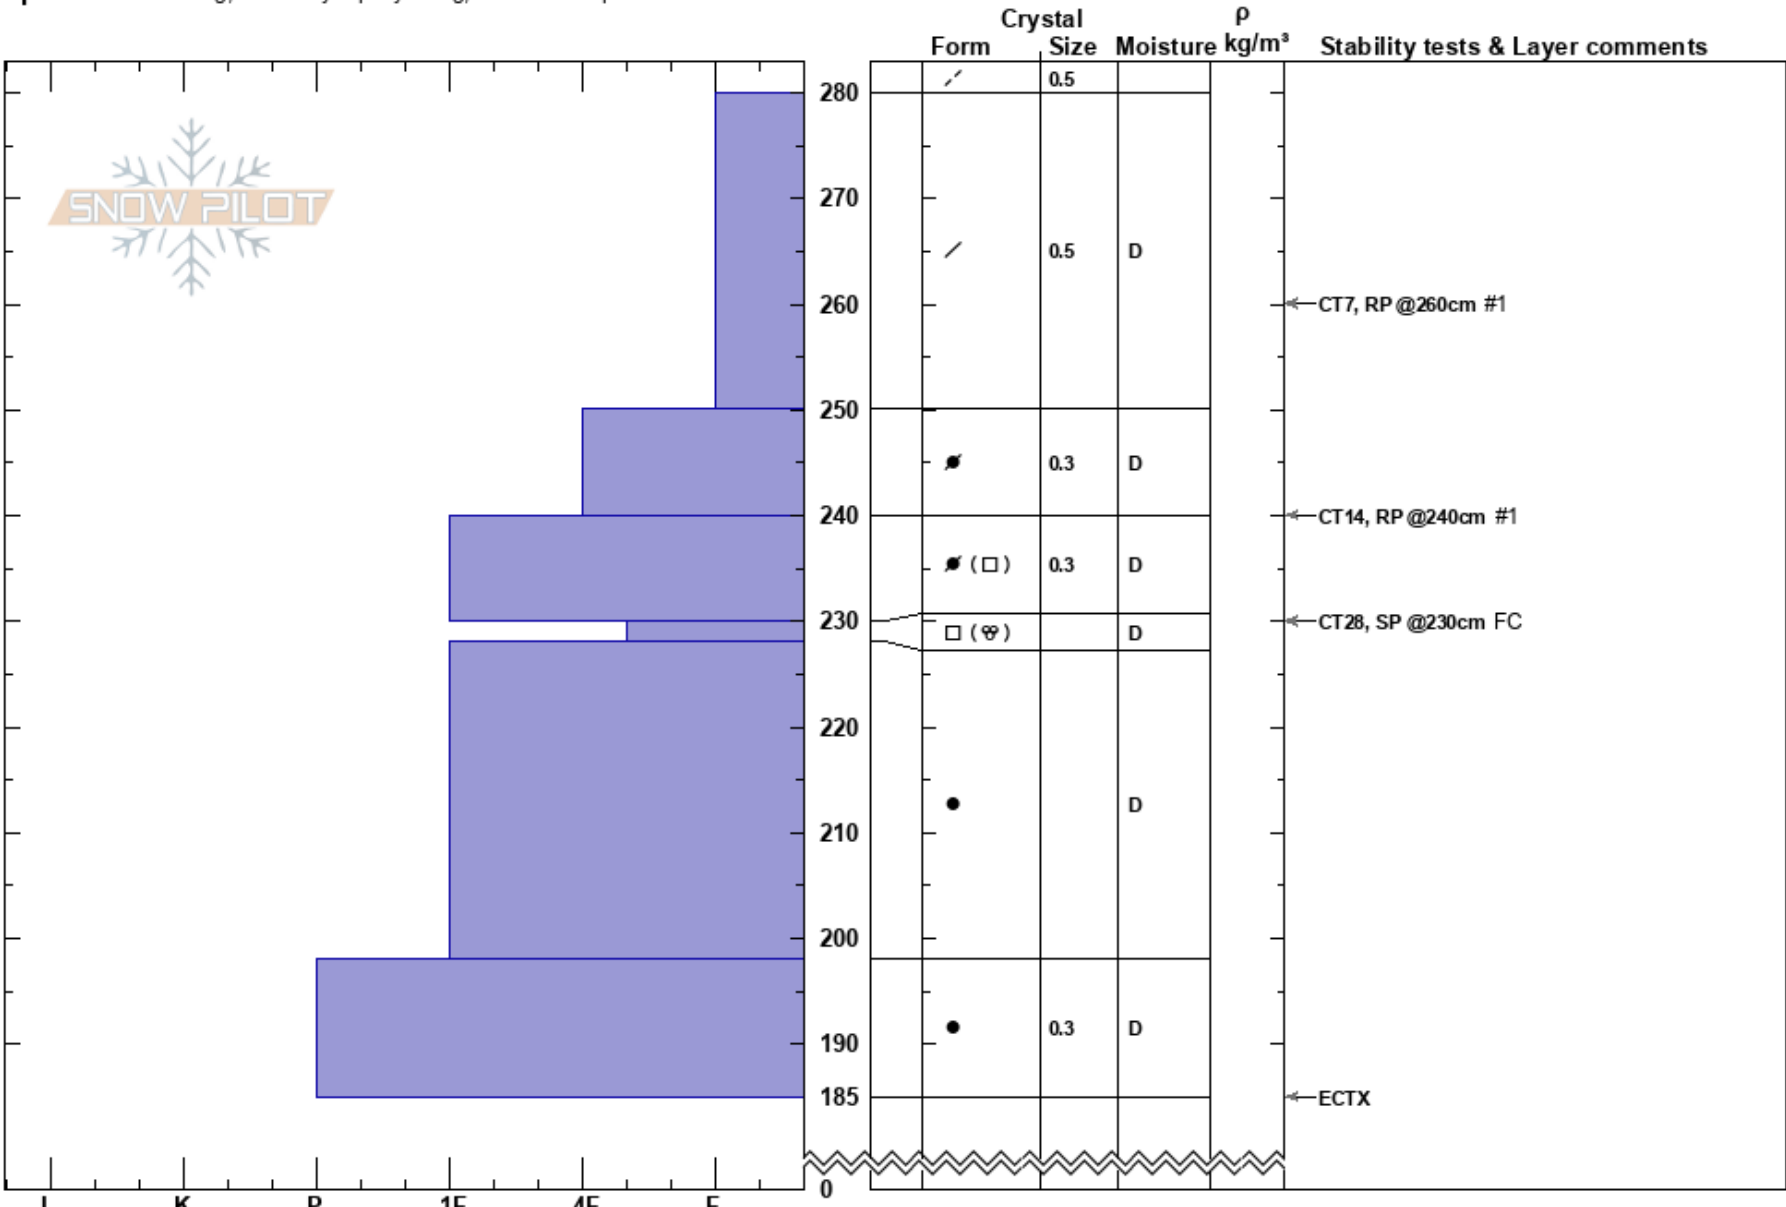

Humphreys Cirque
 San Francisco Peaks
 AZ
 Elevation: 11780 ft
 Aspect: 75°
 Specifics: Cracking; Instability rapidly rising; We skied slope

Eric Roberts
 03/25/2024 - 3:00pm
 Co-ord: 35.33488N, -111.68023W
 Slope Angle: 31°
 Wind Loading: yes

Stability: **HS:280**
 Air Temperature: -7°C
 Sky Cover: BKN
 Precipitation: NO
 Wind: E Moderate

Layer Notes:
 PF:20 230-228cm:Problematic layer
 PS:15

Notes: