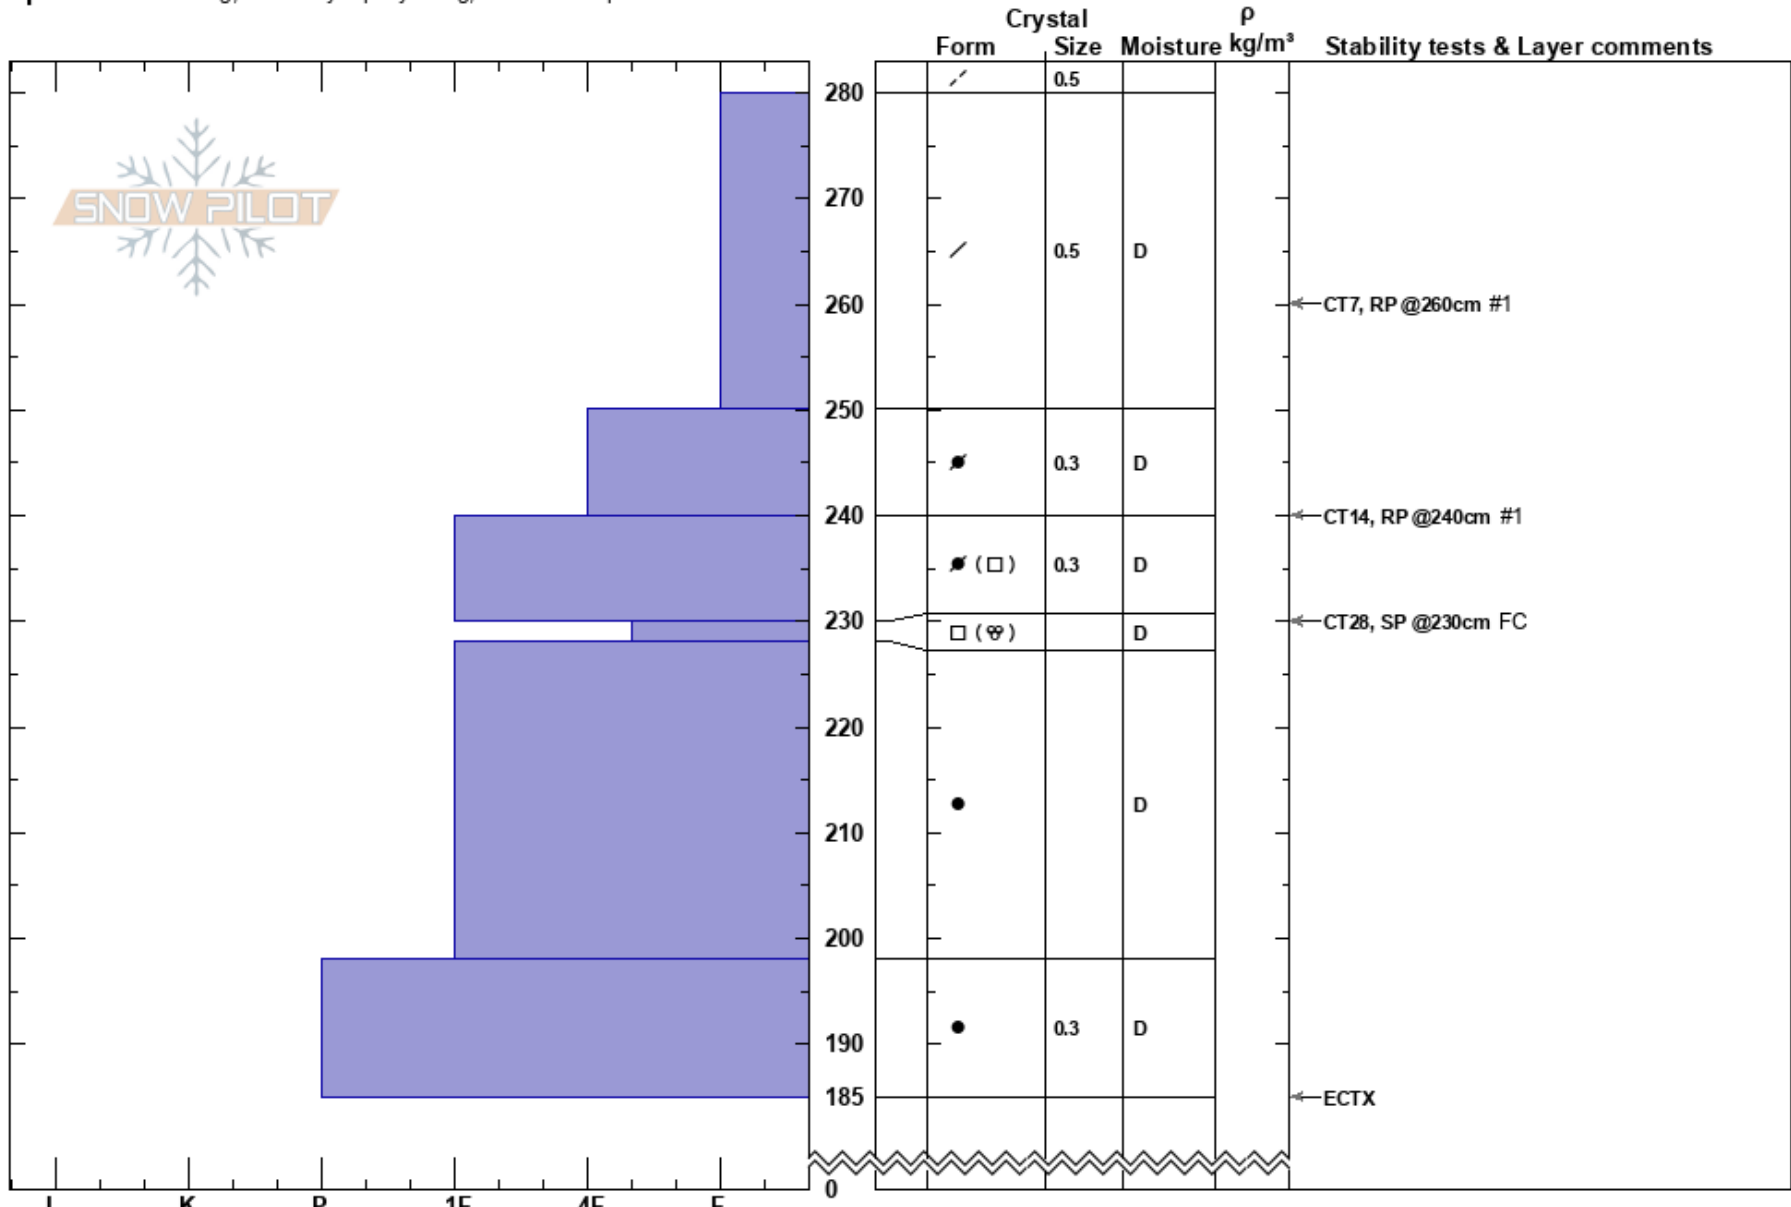

Humphreys Cirque  
 San Francisco Peaks  
 AZ

Eric Roberts  
 03/25/2024 - 3:00pm  
 Co-ord: 35.33488N, -111.68023W  
 Slope Angle: 31°  
 Wind Loading: yes

Stability:  
 Air Temperature: -7°C  
 Sky Cover: BKN  
 Precipitation: NO  
 Wind: E Moderate

HS:280  
 PF:20 230-228cm:Problematic layer  
 PS:15

Elevation: 11780 ft  
 Aspect: 75°  
 Specifics: Cracking; Instability rapidly rising; We skied slope

Notes: