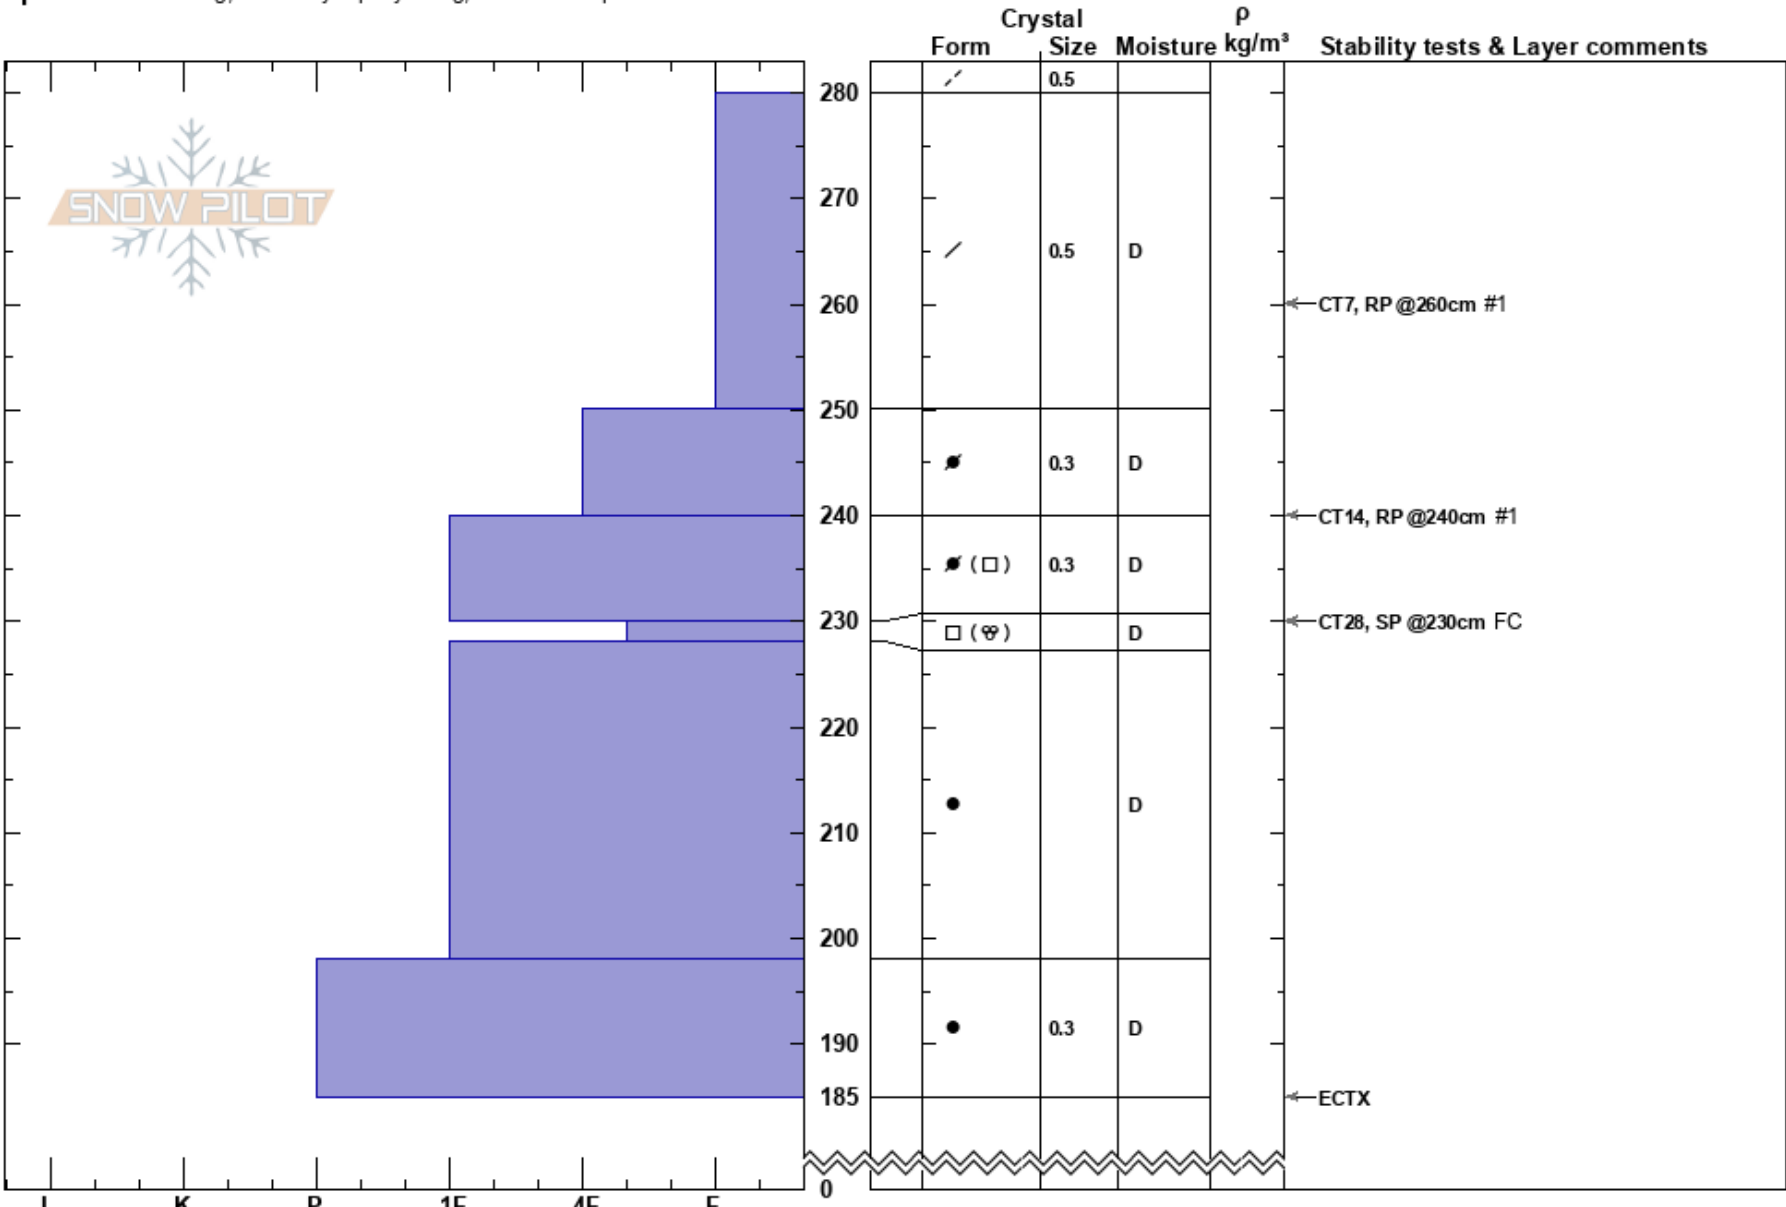

Humphreys Cirque
 San Francisco Peaks
 AZ
 Elevation: 11780 ft
 Aspect: 75°
 Specifics: Cracking; Instability rapidly rising; We skied slope

Eric Roberts
 03/25/2024 - 3:00pm
 Co-ord: 35.33488N, -111.68023W
 Slope Angle: 31°
 Wind Loading: yes

Stability: **HS:280**
 Air Temperature: -7°C
 Sky Cover: BKN
 Precipitation: NO
 Wind: E Moderate
 PF:20
 PS: 15
 230-228cm:Problematic layer

Notes: