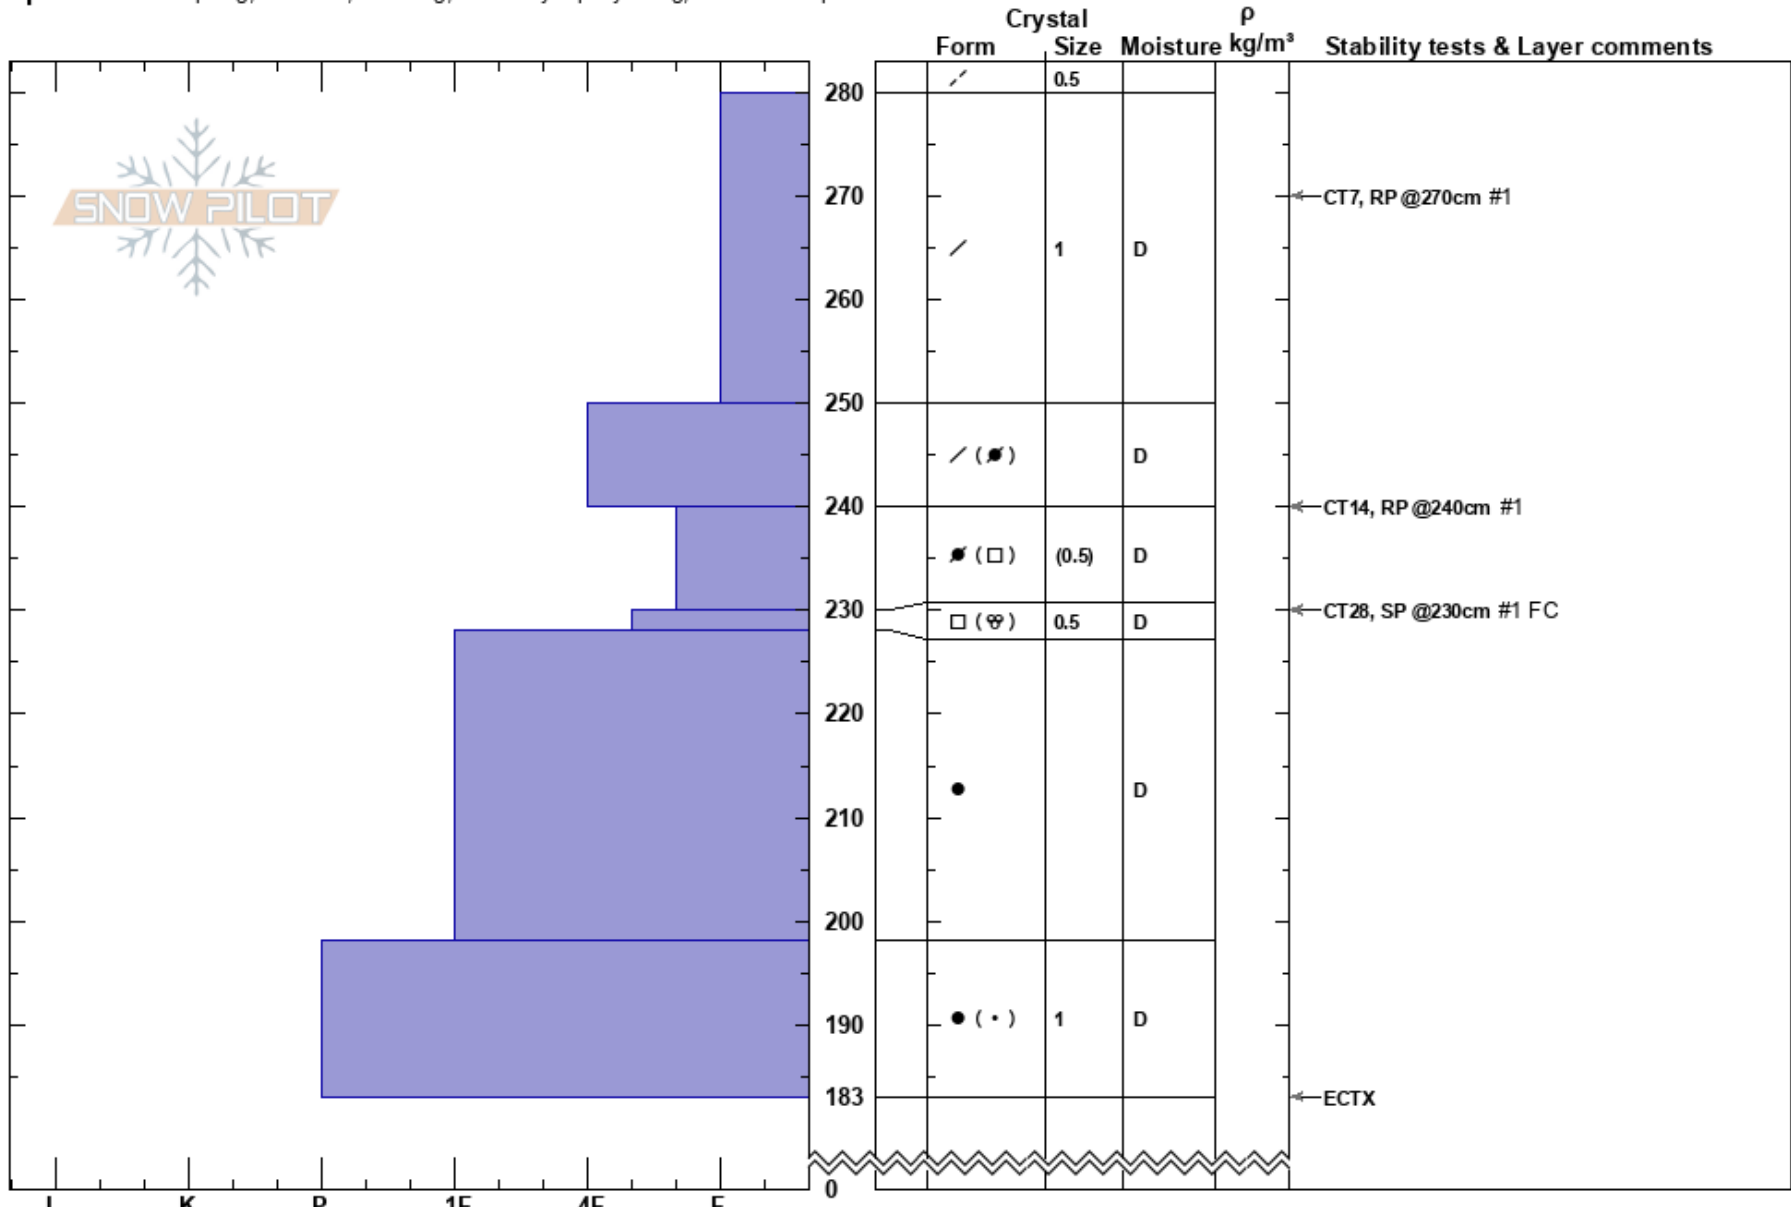

Humphreys Cirque-East
 San Francisco Peaks
 AZ
 Elevation: 11700 ft
 Aspect: 45°

Eric Roberts
 03/25/2024 - 3:00pm
 Co-ord: 35.33498N, -111.68060W
 Slope Angle: 31°
 Wind Loading: yes

Stability: Fair
 Air Temperature: -7°C
 Sky Cover: BKN
 Precipitation: NO
 Wind: E Moderate

HS:280
 PF:20 230-228cm:Problematic layer
 PS:10

Specifics: Collapsing, localized; Cracking; Instability rapidly rising; We skied slope

Notes: