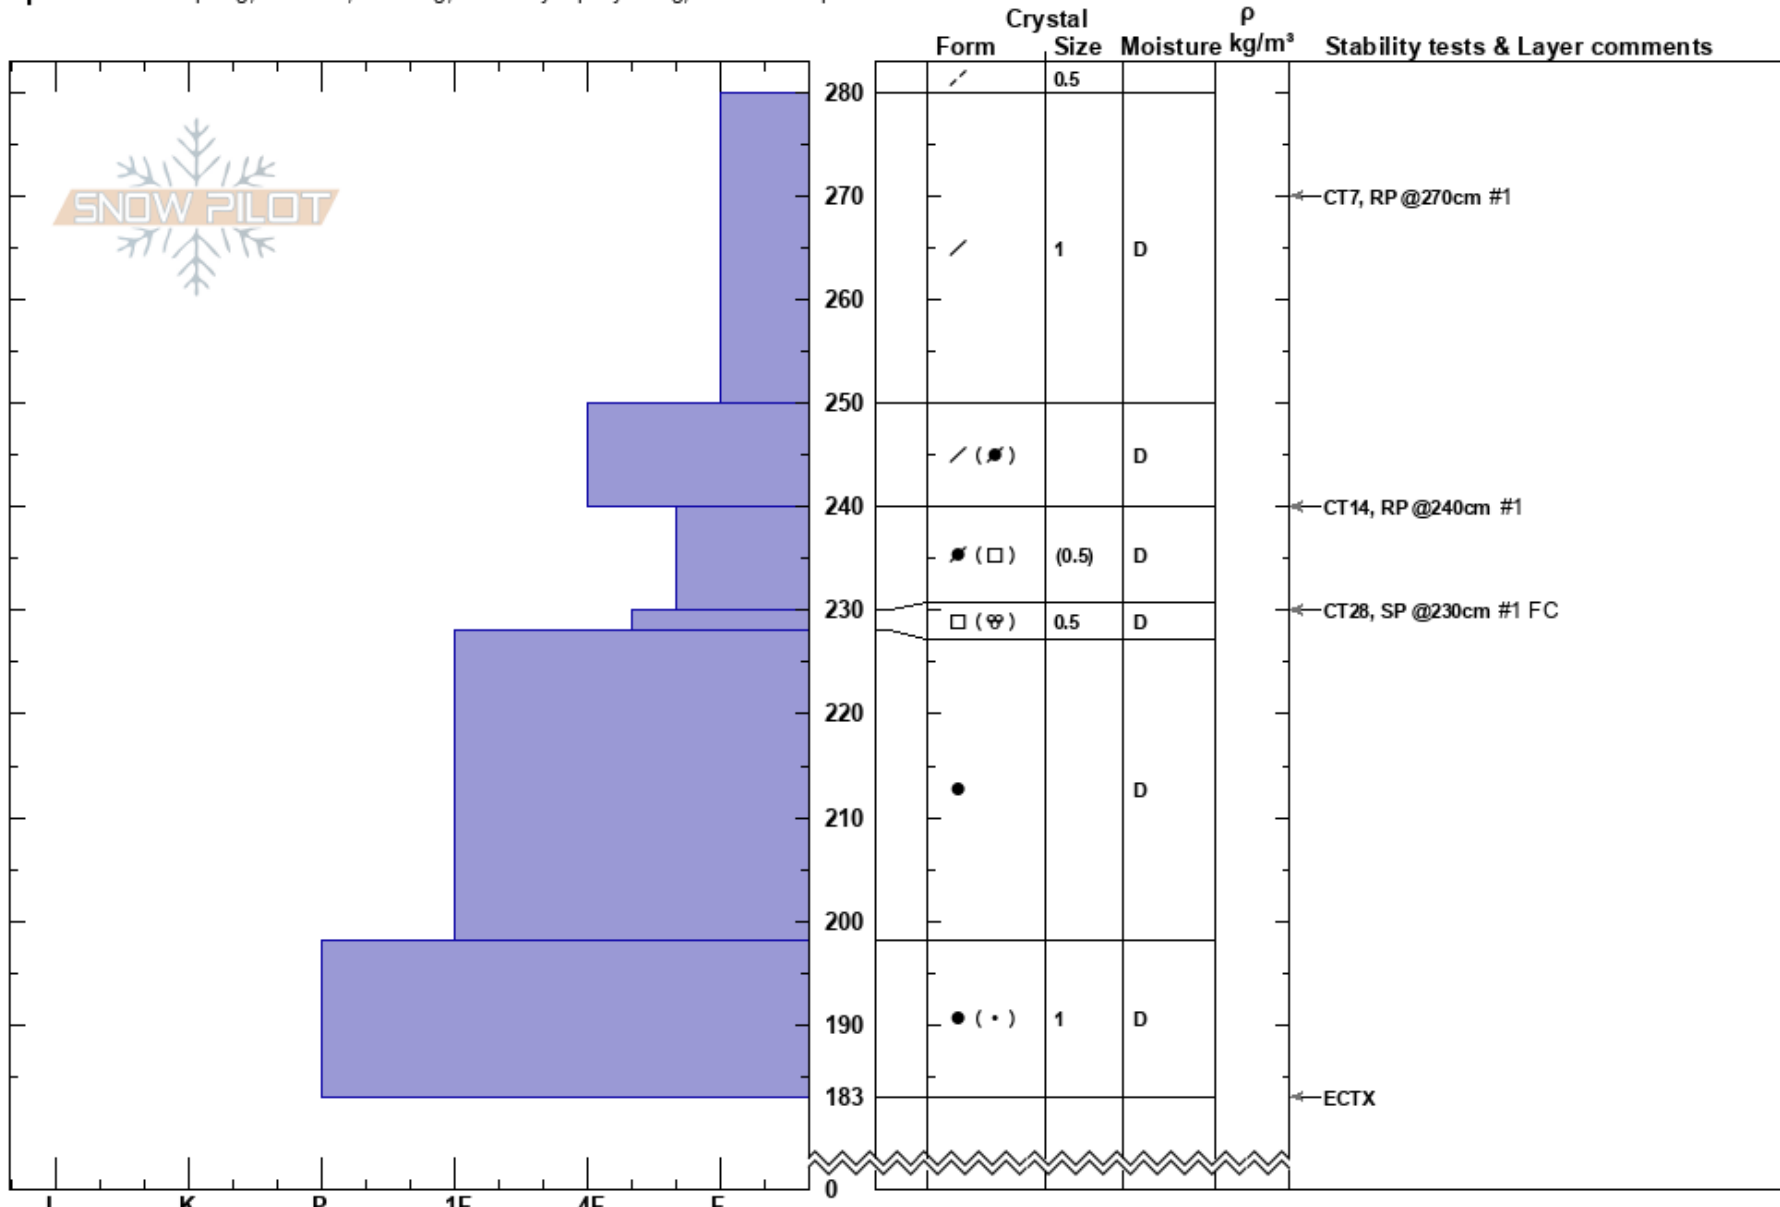

Humphreys Cirque-East
 San Francisco Peaks
 AZ
 Elevation: 11700 ft
 Aspect: 45°

Eric Roberts
 03/25/2024 - 3:00pm
 Co-ord: 35.33498N, -111.68060W
 Slope Angle: 31°
 Wind Loading: yes

Stability: Fair
 Air Temperature: -7°C
 Sky Cover: BKN
 Precipitation: NO
 Wind: E Moderate

HS:280
 PF:20 230-228cm:Problematic layer
 PS:10

Specifics: Collapsing, localized; Cracking; Instability rapidly rising; We skied slope

Notes: