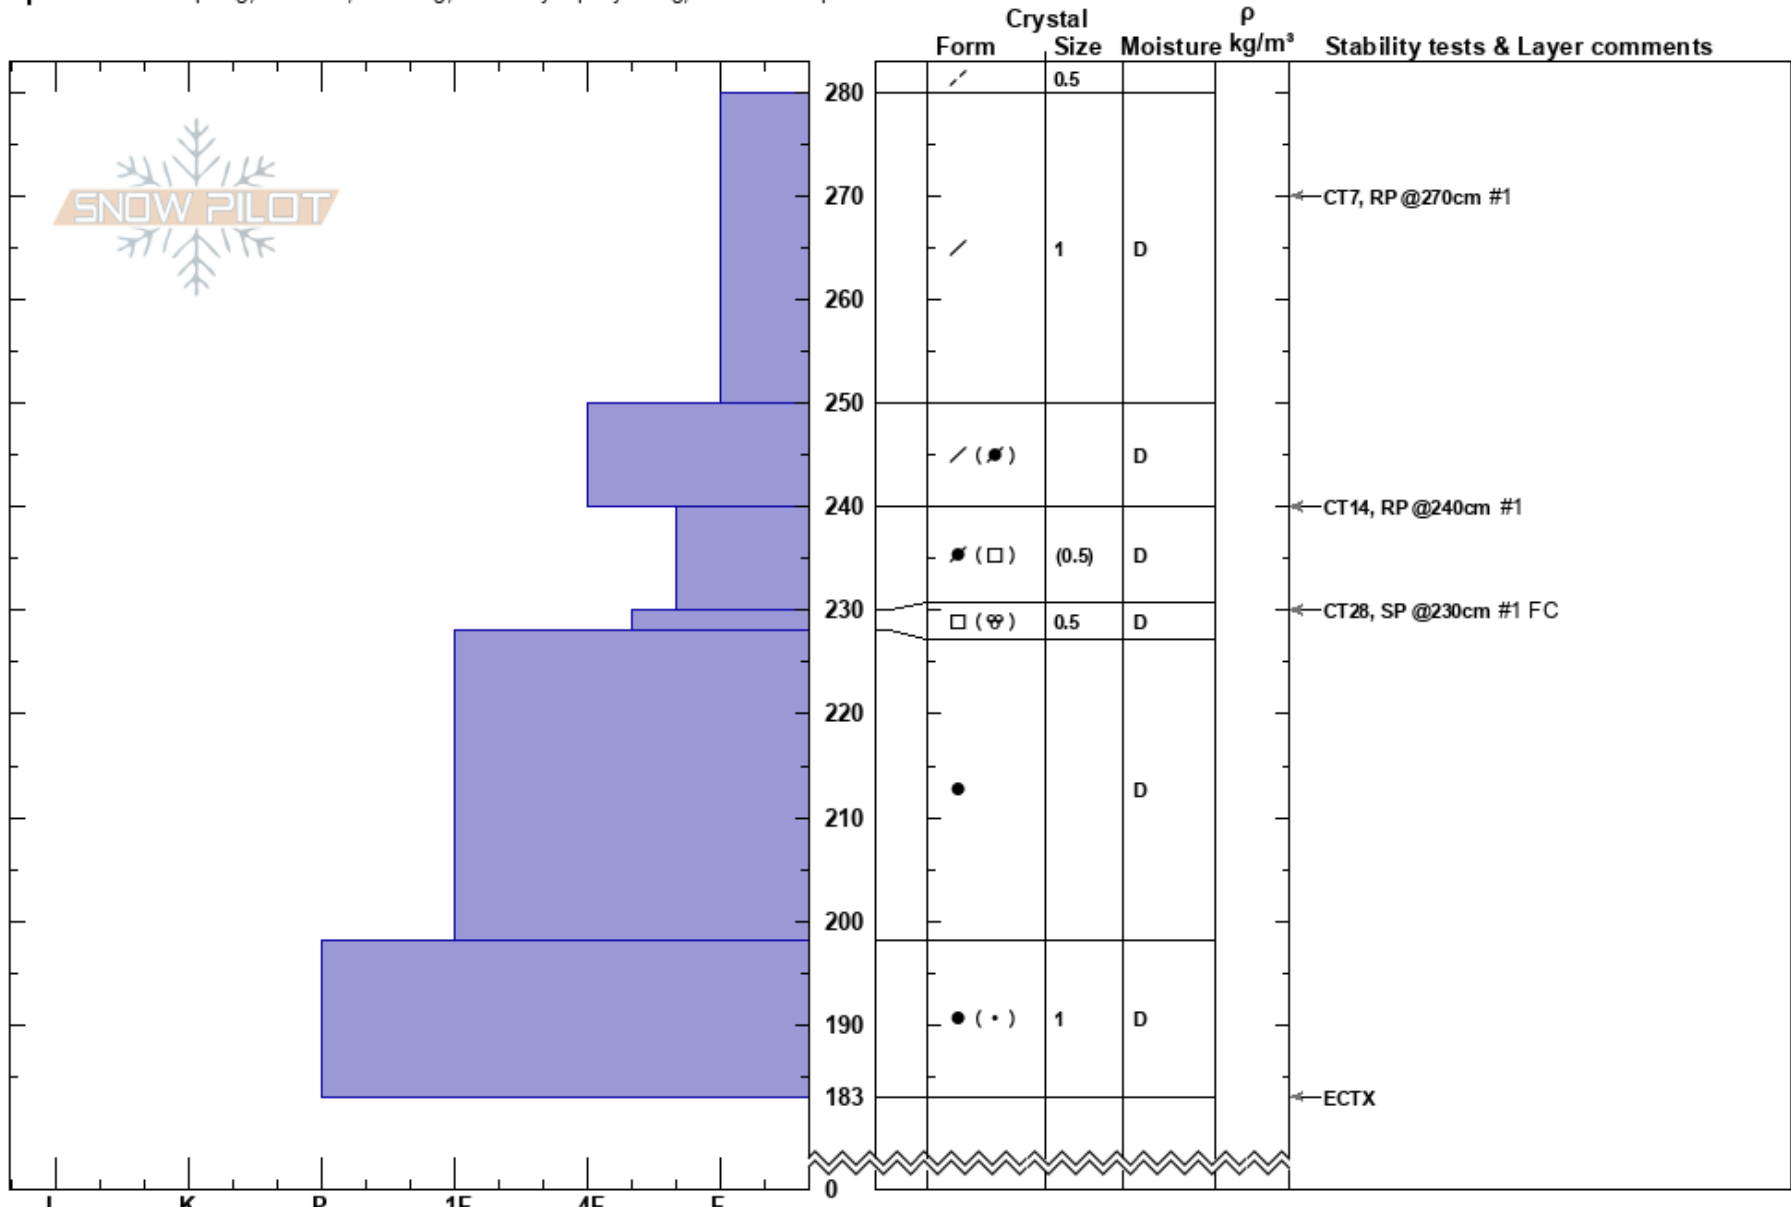

Humphreys Cirque-East  
 San Francisco Peaks  
 AZ  
 Elevation: 11700 ft  
 Aspect: 45°

Eric Roberts  
 03/25/2024 - 3:00pm  
 Co-ord: 35.33498N, -111.68060W  
 Slope Angle: 31°  
 Wind Loading: yes

Stability: Fair  
 Air Temperature: -7°C  
 Sky Cover: BKN  
 Precipitation: NO  
 Wind: E Moderate

HS:280  
 PF:20 230-228cm:Problematic layer  
 PS:10

Specifics: Collapsing, localized; Cracking; Instability rapidly rising; We skied slope

Notes: