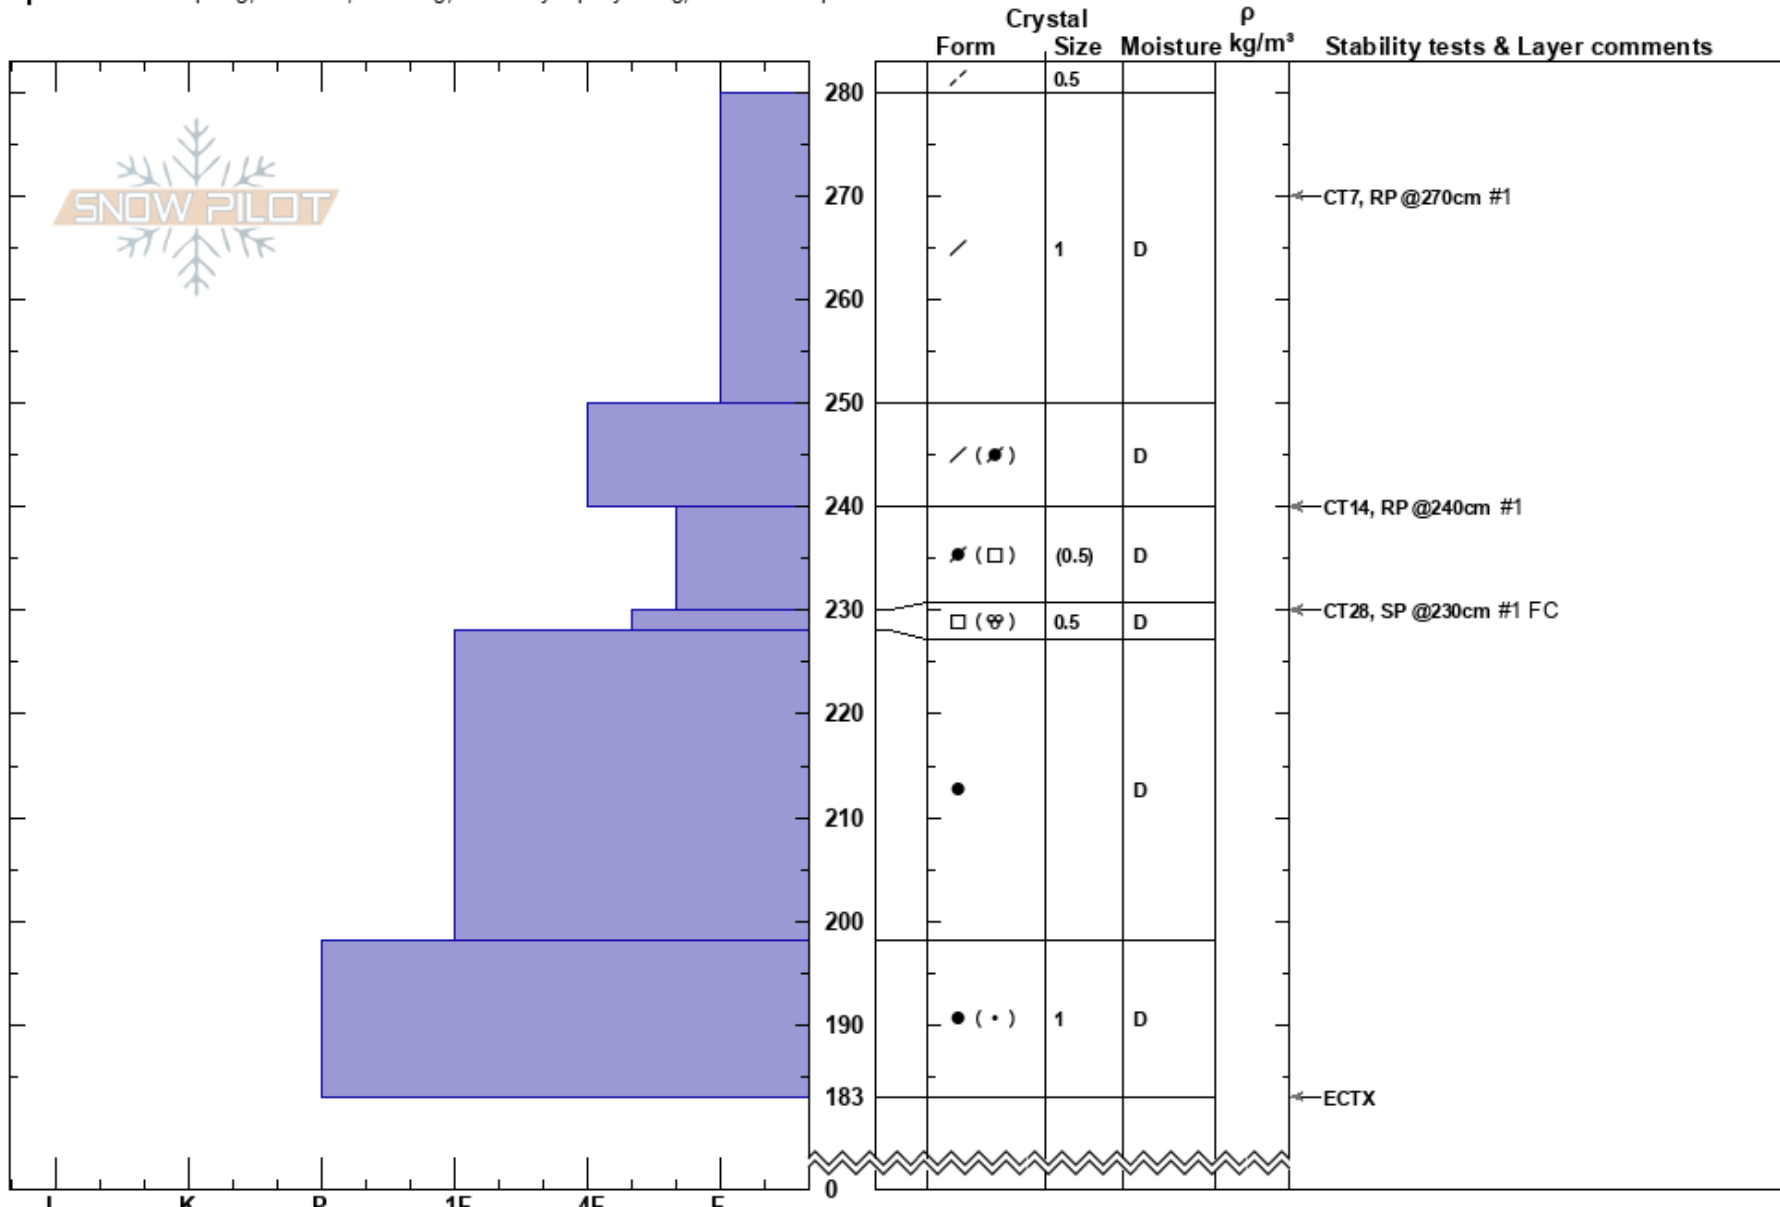

Humphreys Cirque-East  
 San Francisco Peaks  
 AZ  
 Elevation: 11700 ft  
 Aspect: 45°

Eric Roberts  
 03/25/2024 - 3:00pm  
 Co-ord: 35.33498N, -111.68060W  
 Slope Angle: 31°  
 Wind Loading: yes

Stability: Fair  
 Air Temperature: -7°C  
 Sky Cover: BKN  
 Precipitation: NO  
 Wind: E Moderate

HS:280  
 PF:20  
 PS:10  
 230-228cm:Problematic layer

Specifics: Collapsing, localized; Cracking; Instability rapidly rising; We skied slope

Notes: