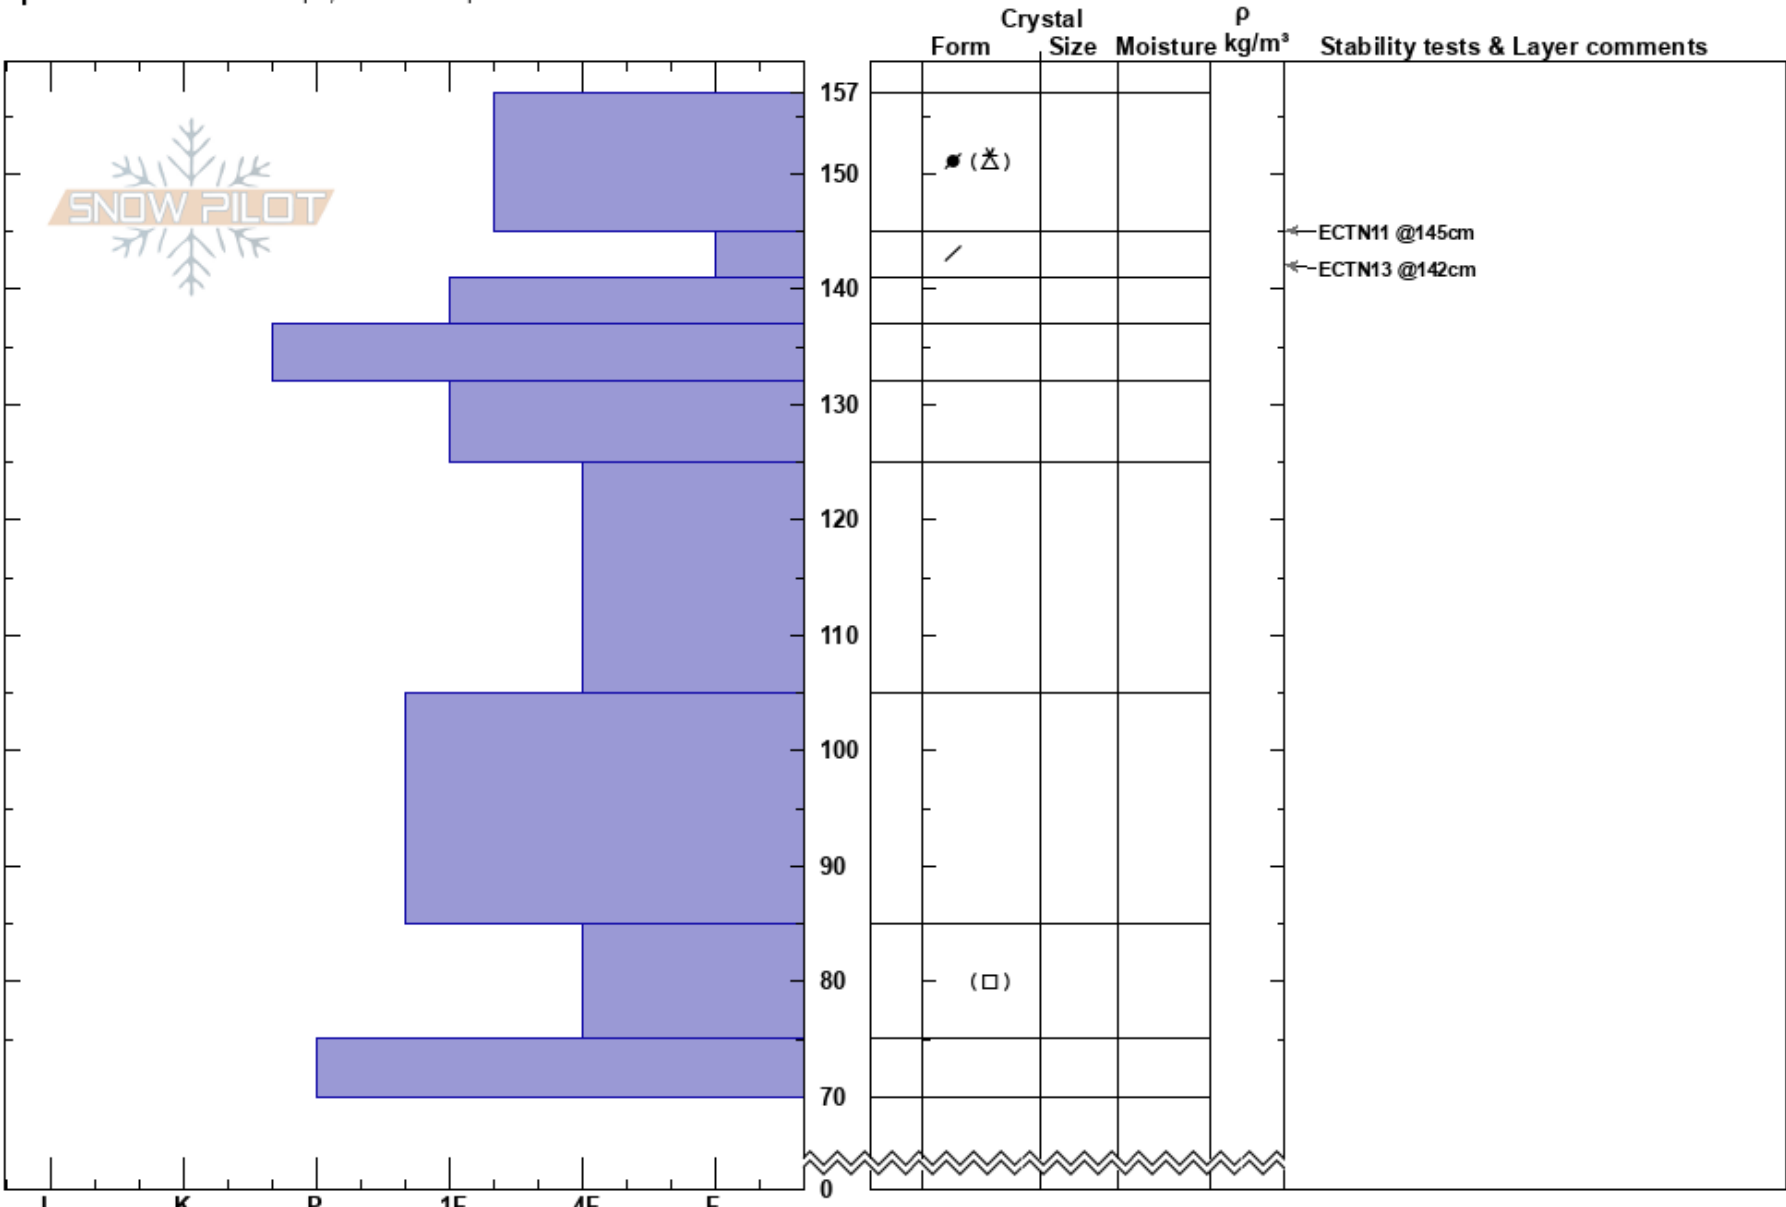

Temptations
 Kachina Peaks
 AZ
Elevation: 11850 ft
Aspect: 279°
Specifics: Ski tracks on slope; We skied slope

Troy Marino
 03/25/2024 - 12:40pm
Co-ord: 35.33719N, -111.68483W
Slope Angle: 29°
Wind Loading:

Stability:
Air Temperature:
Sky Cover: BKN
Precipitation: NO
Wind: NW Moderate
HS: 157
Layer Notes:

Notes: About 100 feet lower, there was no windboard, and nice pow in the Temptation chutes