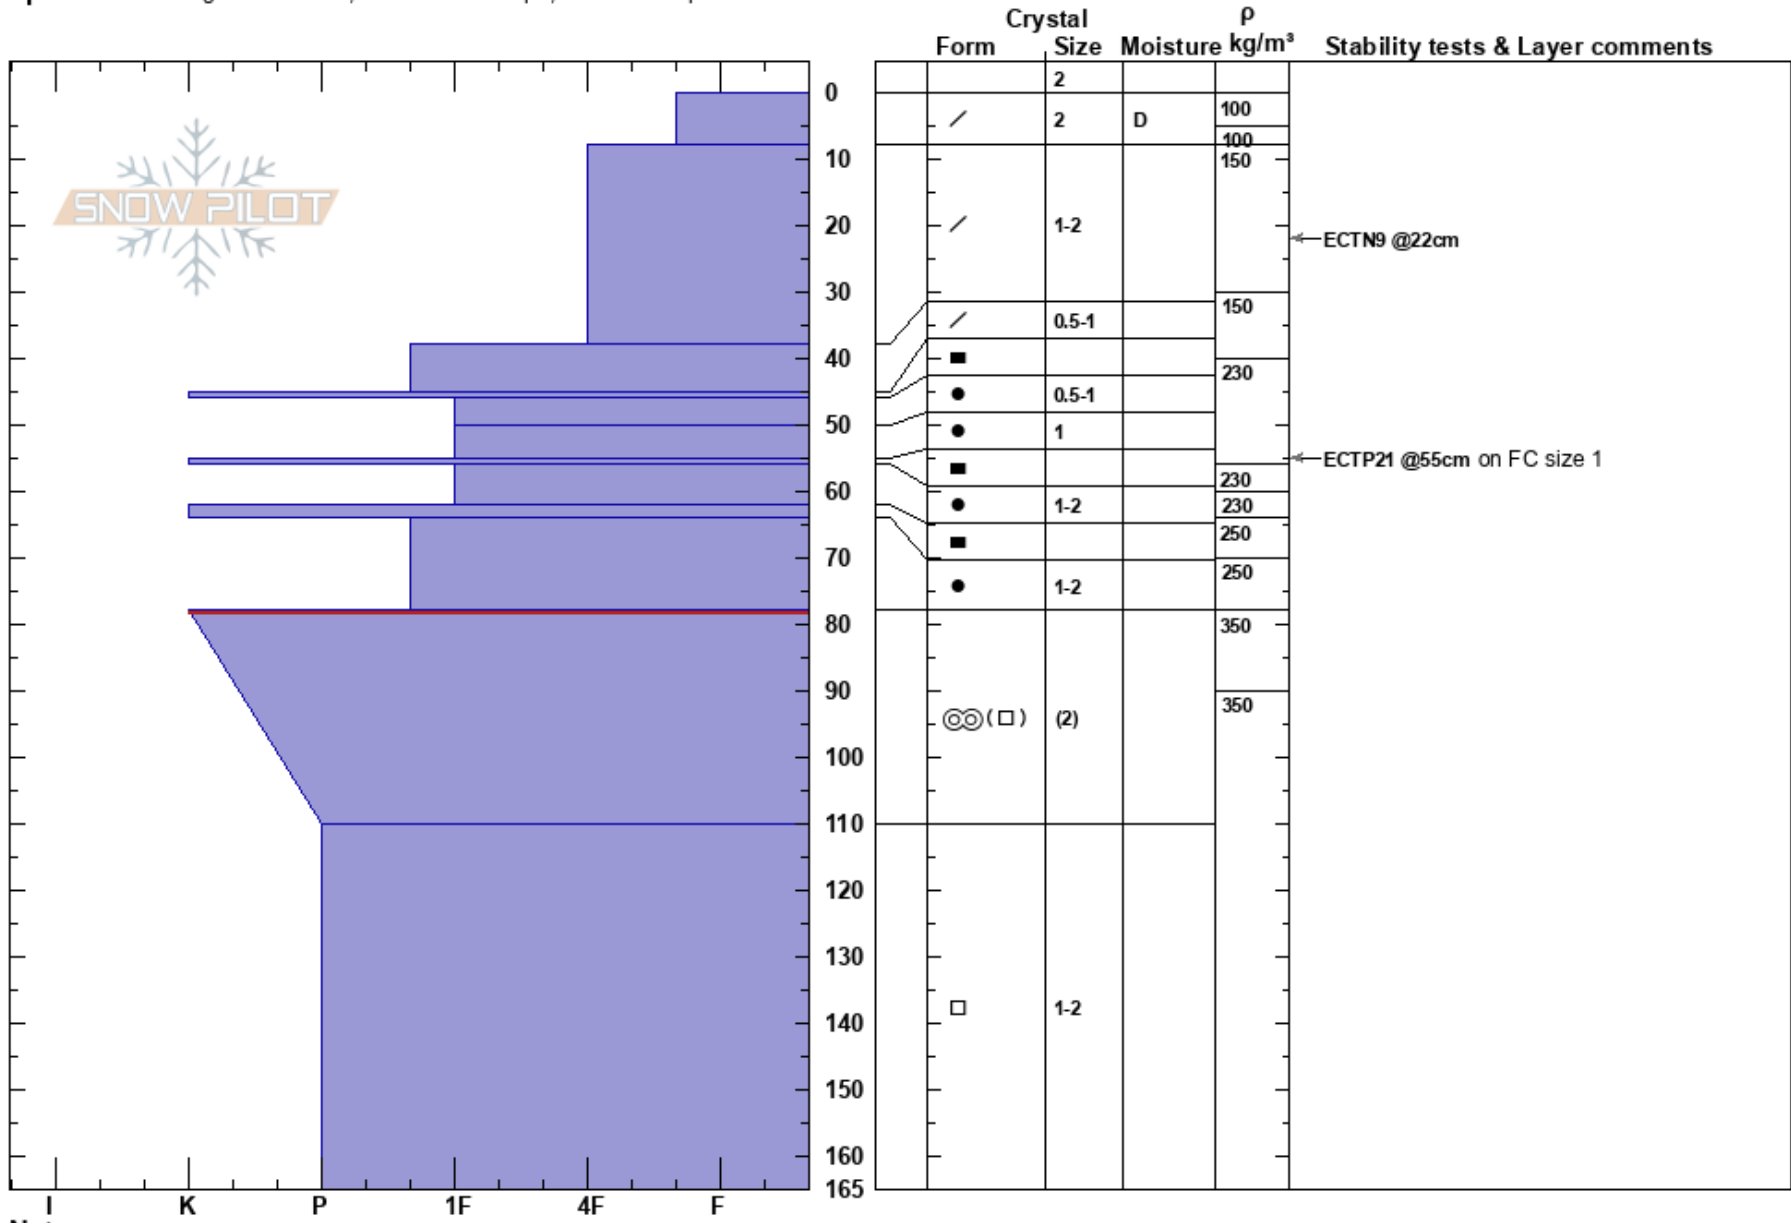

Kirkup Patch Sarah Meunier
 Monashee 05/03/2024 - 13:00
 BC Co-ord: 11U 437787W 5441994N
 Elevation: 1930 m Slope Angle: 30°
 Aspect: SE Wind Loading:
 Specifics: Pit dug in a Ski Area; Ski tracks on slope; We skied slope

Stability: HS:165 Layer Notes:
 Air Temperature: -7°C 78-110cm:Problematic layer
 Sky Cover: OVC
 Precipitation: NO
 Wind: Calm

Notes: