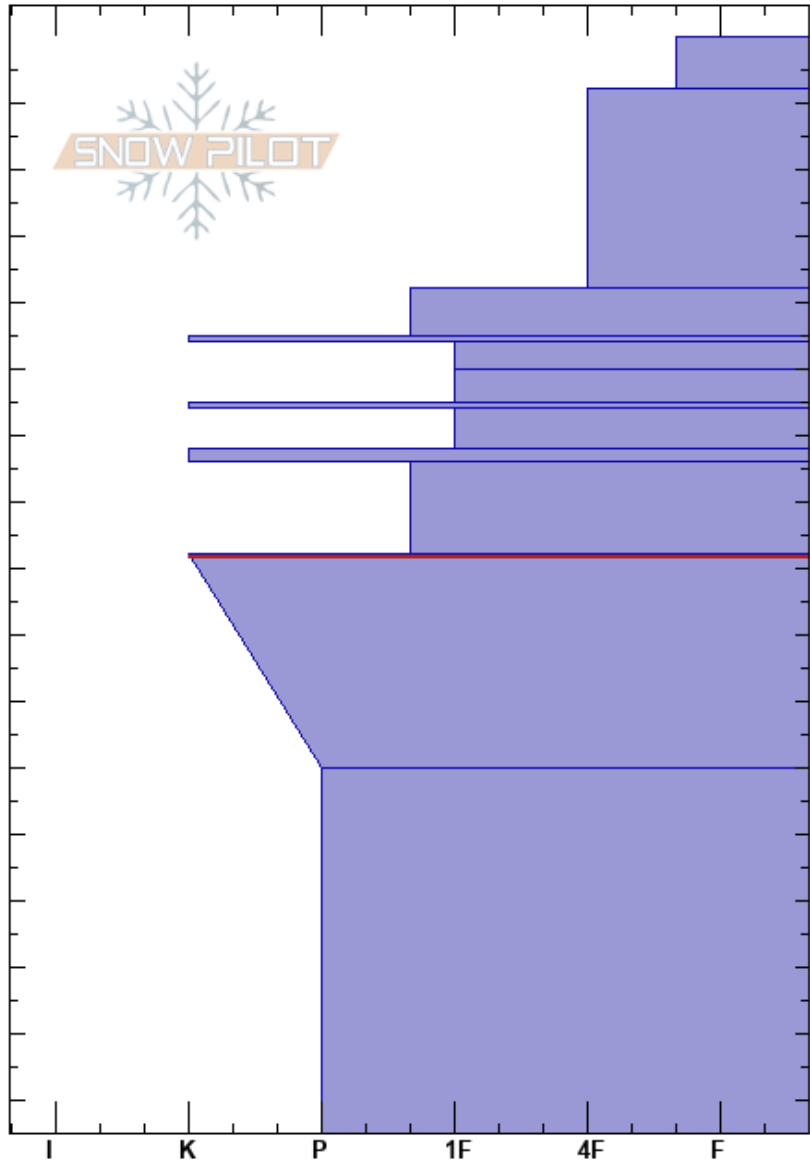

Kirkup Patch
 Monashee
 BC
Elevation: 1930 m
Aspect: SE
Specifics: Pit dug in a Ski Area; Ski tracks on slope; We skied slope

Sarah Meunier
 05/03/2024 - 13:00
Co-ord: 11U 437787W 5441994N
Slope Angle: 30°
Wind Loading:

Stability:
Air Temperature: -7°C
Sky Cover: OVC
Precipitation: NO
Wind: Calm

HS: 165
Layer Notes:
 78-110cm: Problematic layer

Depth (cm)	Crystal		Moisture	ρ kg/m ³	Stability tests & Layer comments
	Form	Size			
0		2			
0-10	/	2	D	100	
10-15				100	
15-20				150	
20-30	/	1-2			← ECTN9 @22cm
30-35				150	
35-40	/	0.5-1			
40-45	■			230	
45-50	●	0.5-1			
50-55	●	1			← ECTP21 @55cm on FC size 1
55-60	■			230	
60-65	●	1-2		230	
65-70	■			250	
70-75	●	1-2		250	
75-80				350	
80-90				350	
90-110	⊙(□)	(2)		350	
110-140					
140-165	□	1-2			