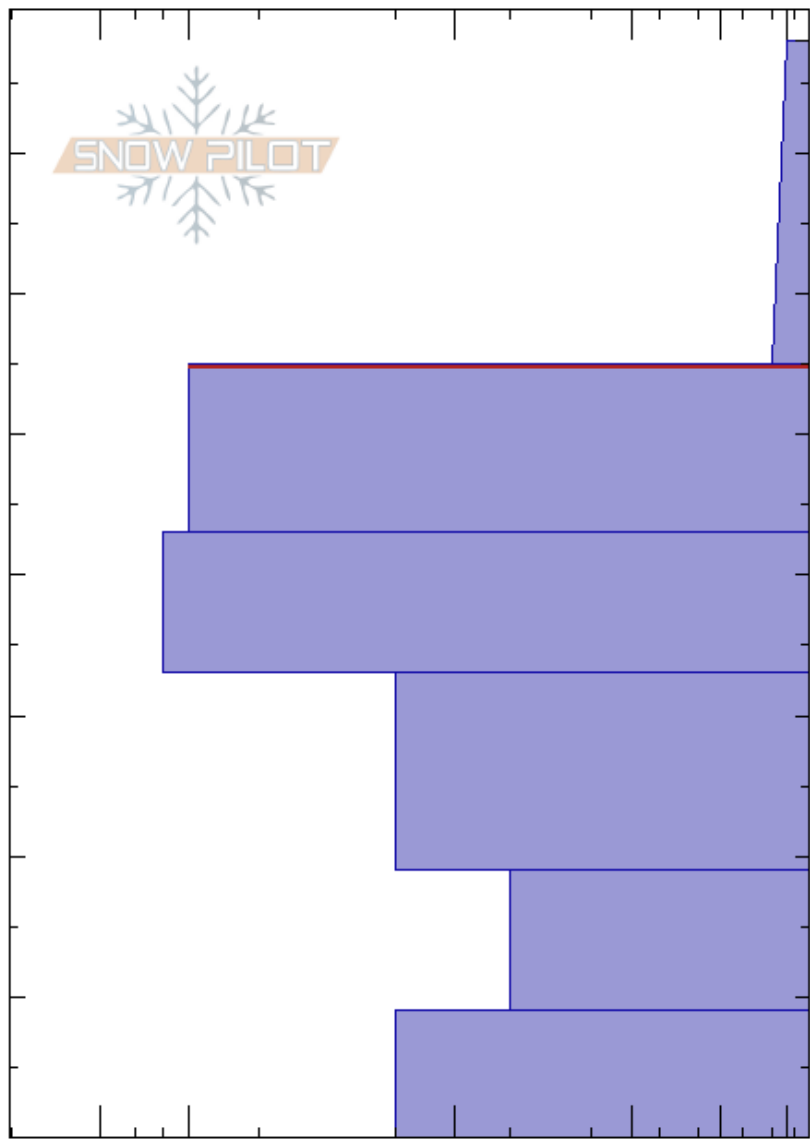

Rising Wolf (6800' S)
 Flathead Range
 MT
 Elevation: 6811 ft
 Aspect: 177°
 Specifics:

Jackson George
 03/23/2024 - 11:05am
 Co-ord: 48.48912N, -113.39157W
 Slope Angle: 21°
 Wind Loading: no

Stability:
 Air Temperature:
 Sky Cover: OVC
 Precipitation: S1
 Wind: E Light Breeze

HS:78
 Layer Notes:
 55-43cm:Problematic layer

Crystal Form	Crystal Size	Moisture	ρ kg/m ³	Stability tests & Layer comments
*		D		
⊙⊙		D		
⊙⊙		D		
⊖	1	D		
⊖	1-2	M		
⊖	2-4	W		

ECTX
 CTN

Notes: