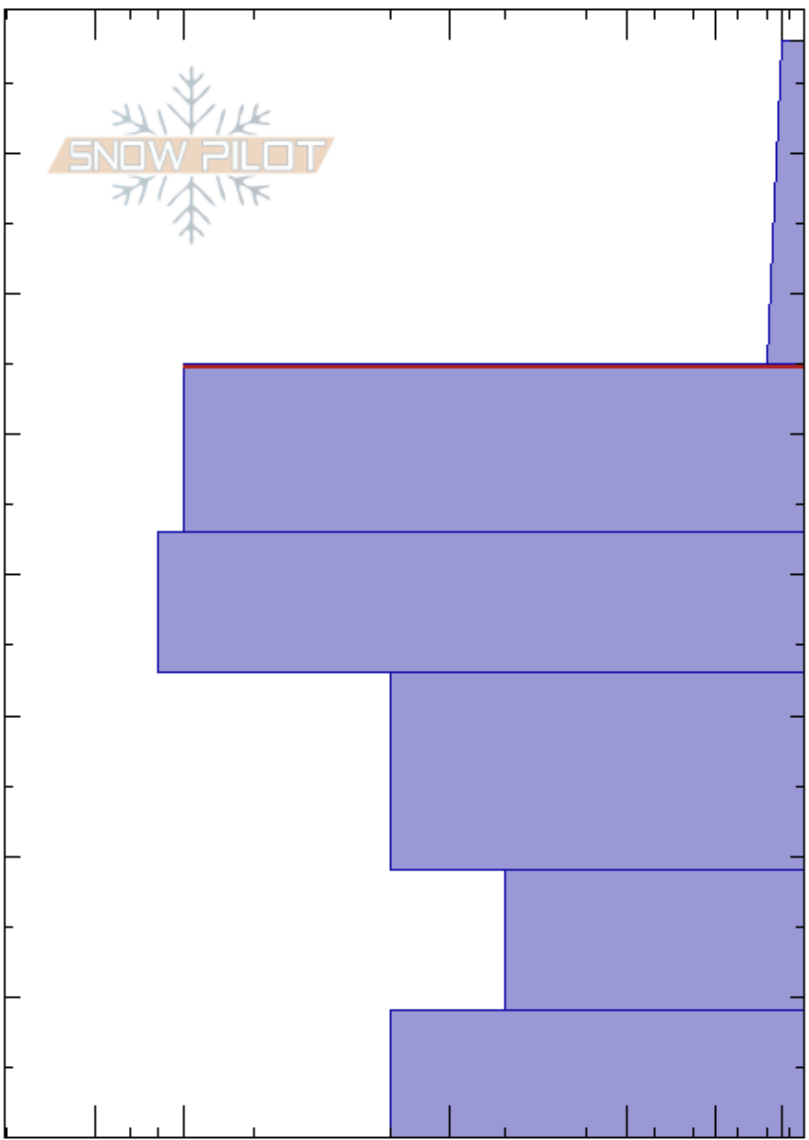

Rising Wolf (6800' S)
 Flathead Range
 MT
 Elevation: 6811 ft
 Aspect: 177°
 Specifics:

Jackson George
 03/23/2024 - 11:05am
 Co-ord: 48.48912N, -113.39157W
 Slope Angle: 21°
 Wind Loading: no

Stability:
 Air Temperature:
 Sky Cover: OVC
 Precipitation: S1
 Wind: E Light Breeze

HS:78
 Layer Notes:
 55-43cm:Problematic layer

| Crystal Form | Crystal Size | Moisture | ρ kg/m ³ | Stability tests & Layer comments |
|--------------|--------------|----------|--------------------------|----------------------------------|
| | | | | |
| * | | D | | |
| ⊙⊙ | | D | | |
| ⊙⊙ | | D | | |
| ⊖ | 1 | D | | |
| ⊖ | 1-2 | M | | |
| ⊖ | 2-4 | W | | |