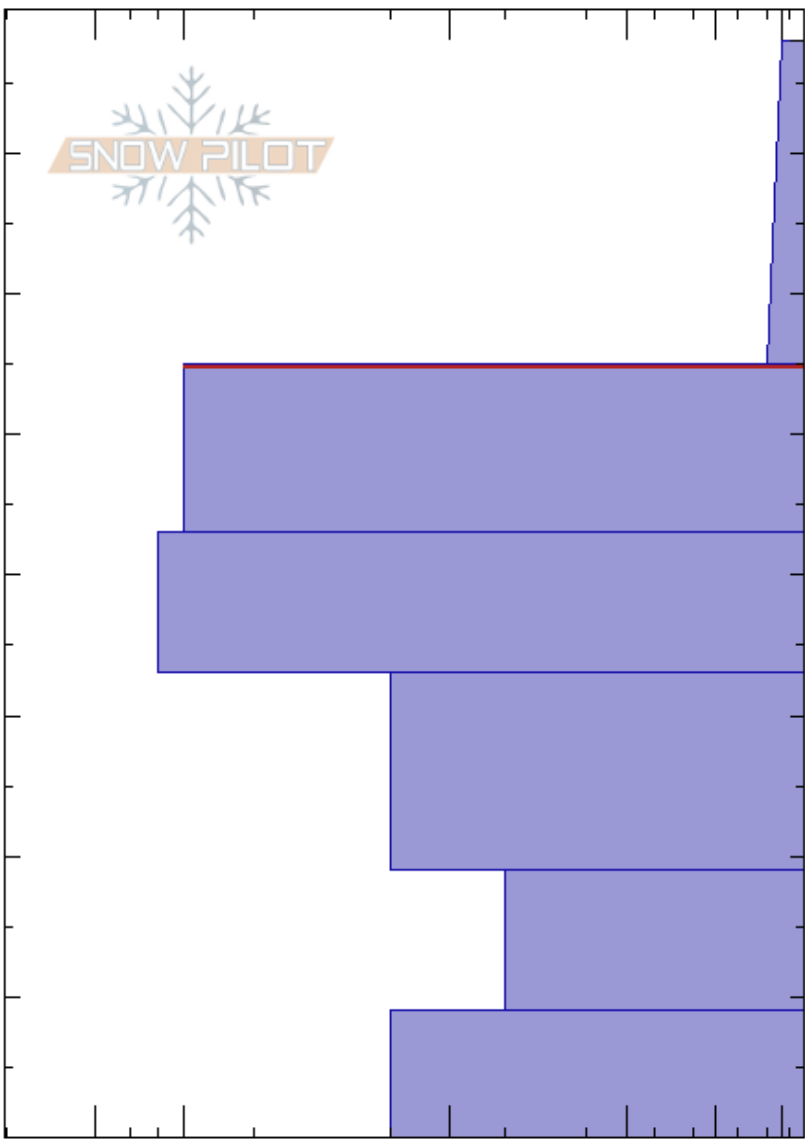

Rising Wolf (6800' S)
 Flathead Range
 MT
 Elevation: 6811 ft
 Aspect: 177°
 Specifics:

Jackson George
 03/23/2024 - 11:05am
 Co-ord: 48.48912N, -113.39157W
 Slope Angle: 21°
 Wind Loading: no

Stability:
 Air Temperature:
 Sky Cover: OVC
 Precipitation: S1
 Wind: E Light Breeze

HS:78
 Layer Notes:
 55-43cm:Problematic layer

Crystal Form	Crystal Size	Moisture	ρ kg/m ³	Stability tests & Layer comments
*		D		
⊙⊙		D		
⊙⊙		D		
⊖	1	D		
⊖	1-2	M		
⊖	2-4	W		

ECTX
 CTN

Notes: