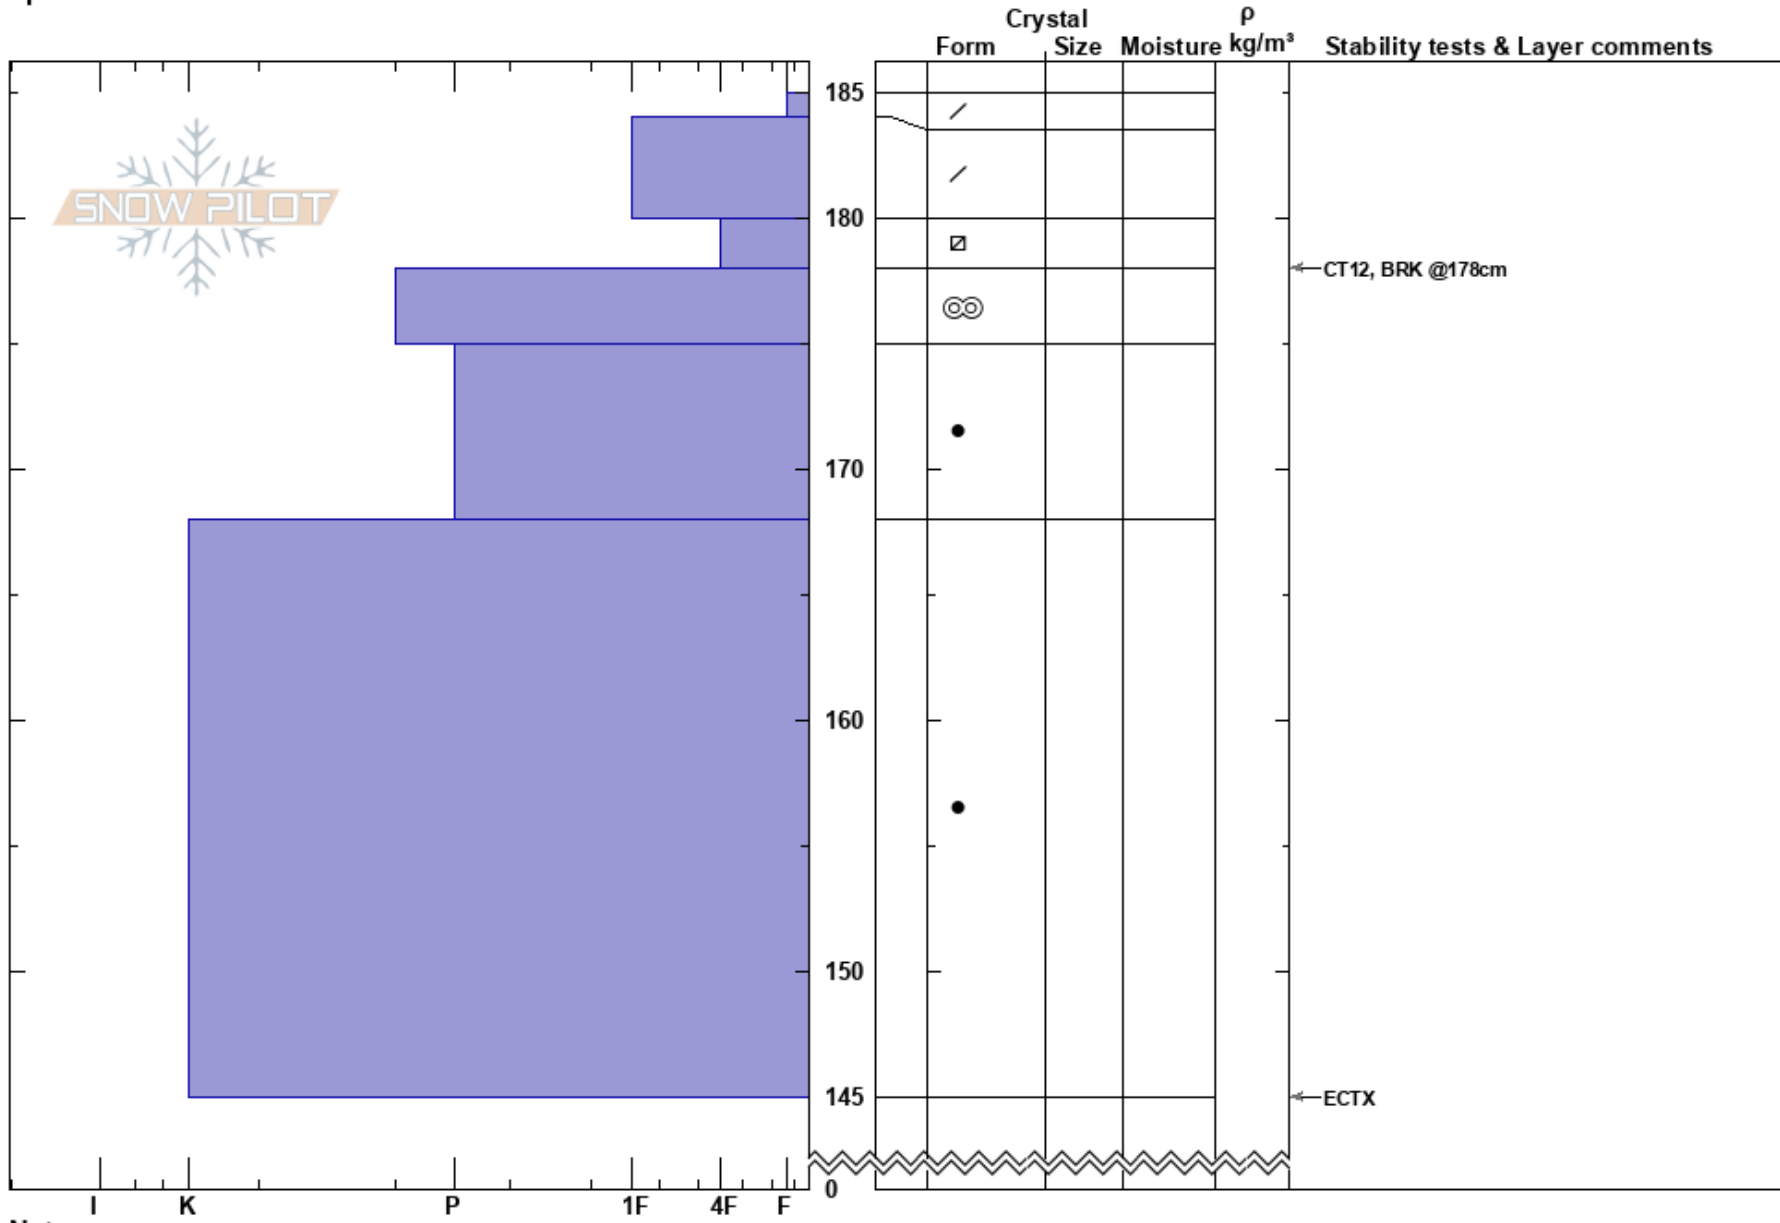

S SKenören
 Funäsfjällen
 Sweden
Elevation: 1036 m
Aspect: S
Specifics:

John Wilcoxon
 25/03/2024 - 09:30
Co-ord: 33V 360733E 6946 155N
Slope Angle: 23°
Wind Loading: previous

Stability: Very Good **HS:** 185 **Layer Notes:**
Air Temperature: **PF:** 5
Sky Cover: FEW
Precipitation: NO
Wind: NW Light Breeze

Notes: OBJ: stabilitetest i drevsnöflak.