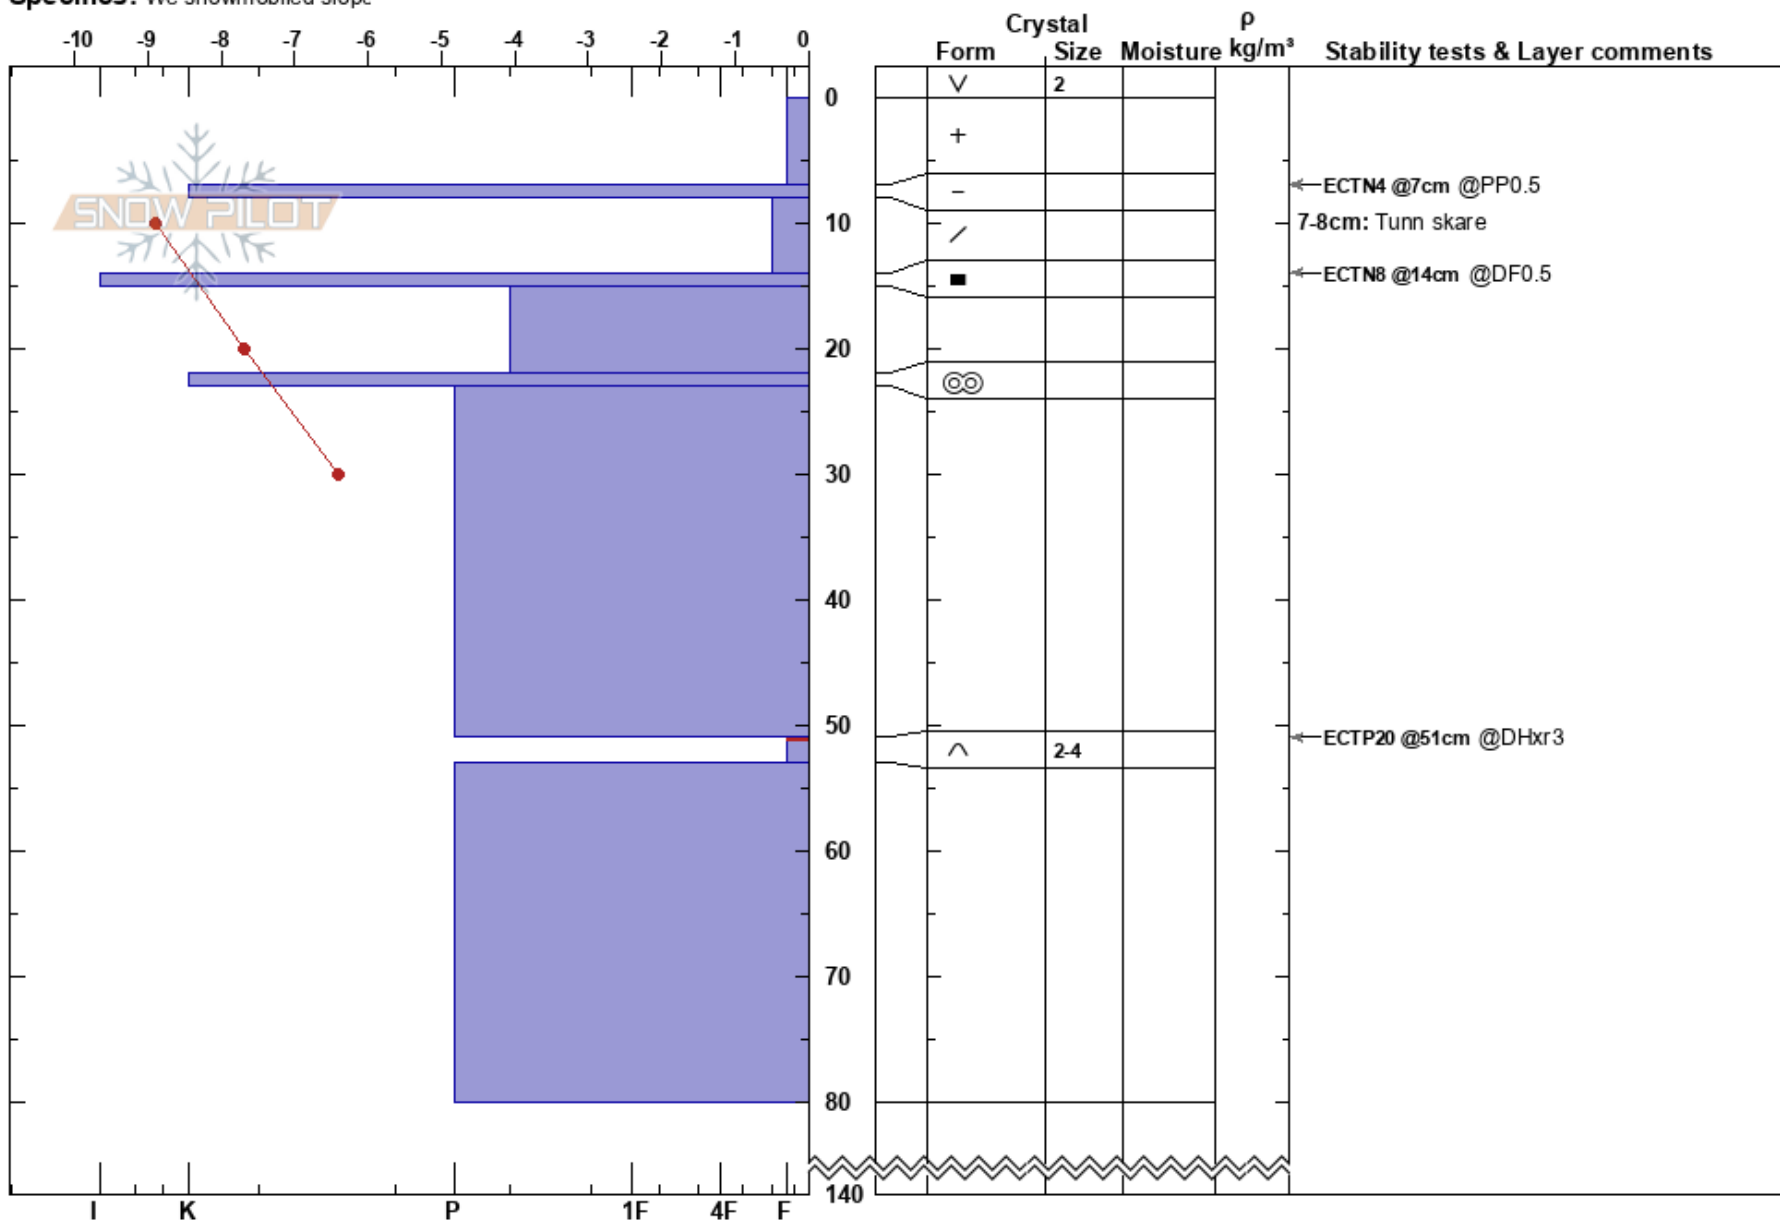

Borkapasset
 Borkafället
 Sweden
Elevation: 1100 m
Aspect: W
Specifics: We snowmobiled slope

Stefan Lundin
 25/03/2024 - 11:00
Co-ord: 65.21257N, 15.40541E
Slope Angle: 31°
Wind Loading: no

Stability:
Air Temperature: -10.5°C **HS:** 140
Sky Cover: CLR **PF:** 10
Precipitation: NO
Wind: Calm

Layer Notes:
 7-8cm: Tunn skare
 51-53cm: Problematic layer

Notes: Västvärd strax nedan krön, stratzon.