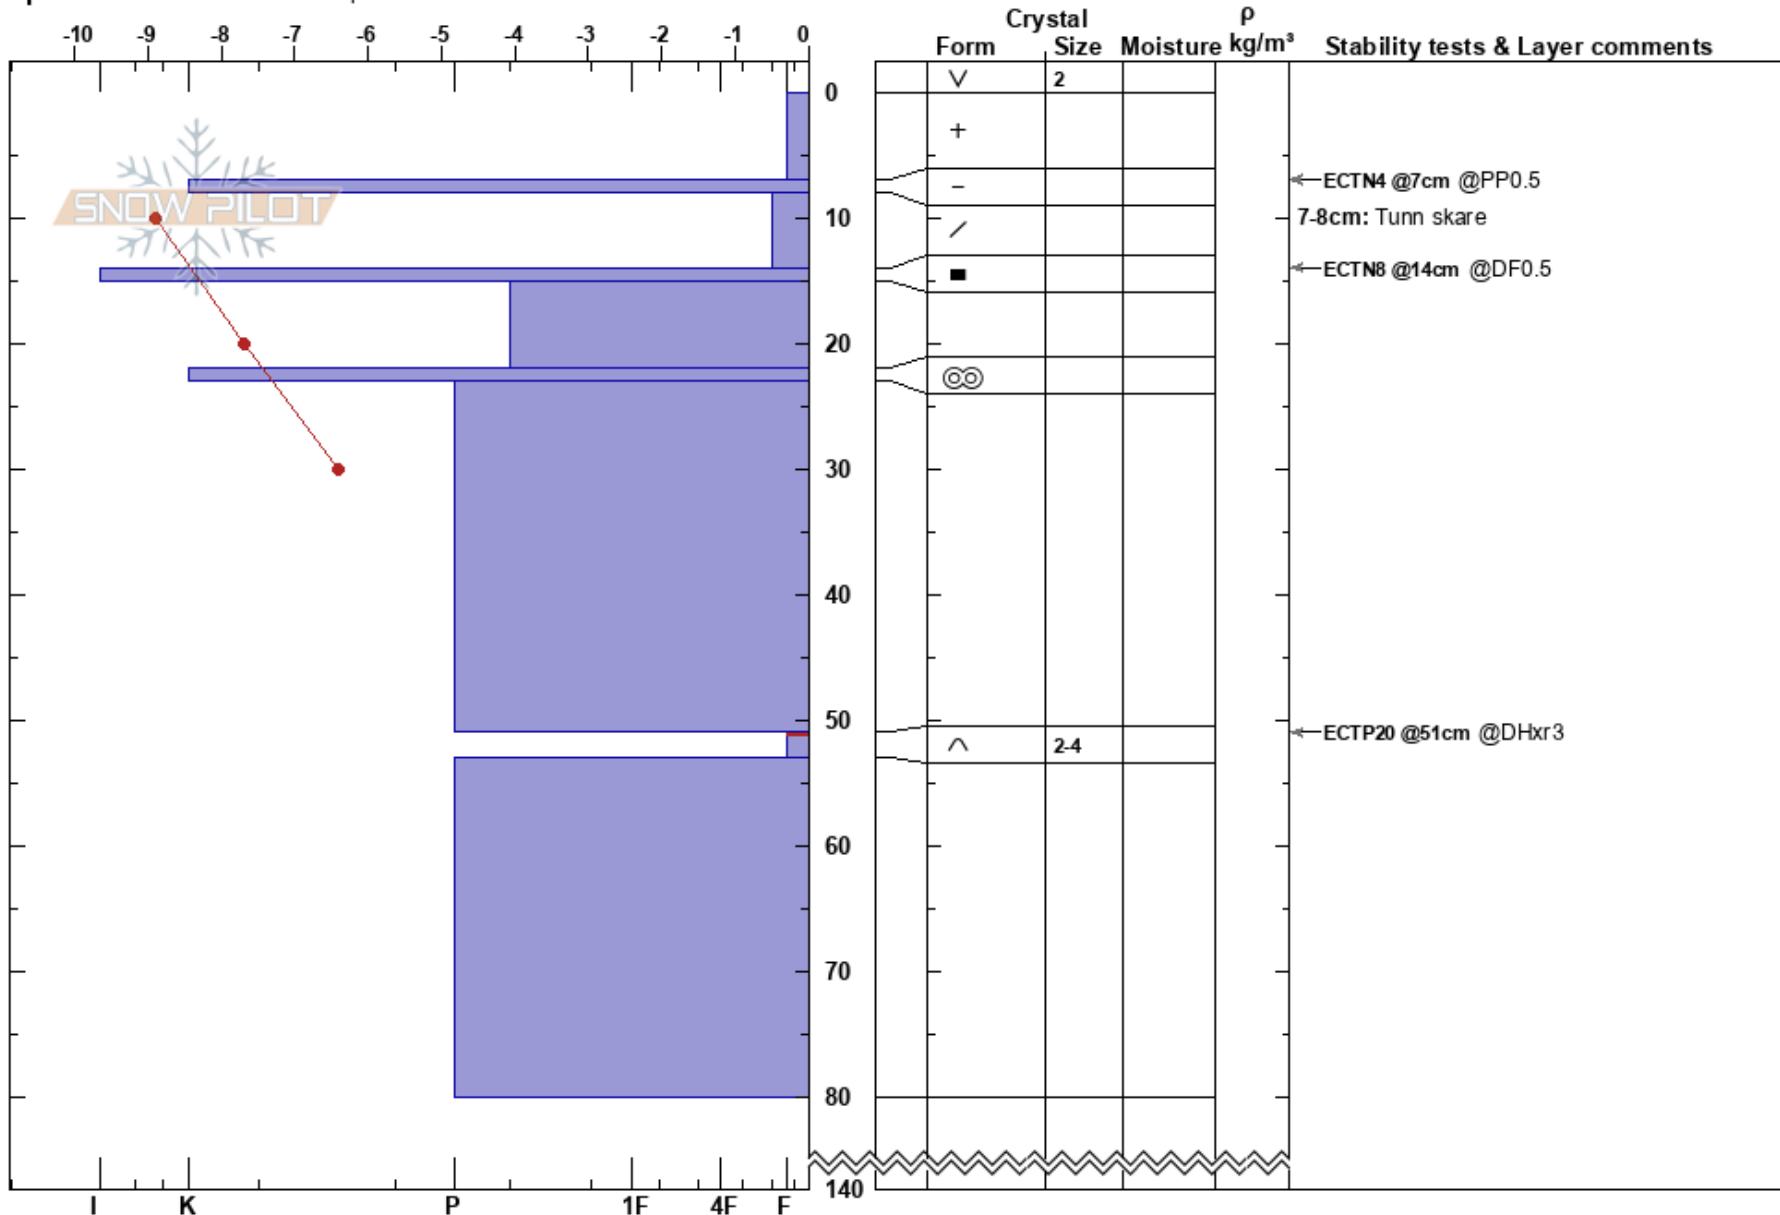

Borkapasset
 Borkafället
 Sweden
Elevation: 1100 m
Aspect: W
Specifics: We snowmobiled slope

Stefan Lundin
 25/03/2024 - 11:00
Co-ord: 65.21257N, 15.40541E
Slope Angle: 31°
Wind Loading: no

Stability: HS:140
Air Temperature: -10.5°C **PF:**10
Sky Cover: CLR
Precipitation: NO
Wind: Calm

Layer Notes:
 7-8cm: Tunn skare
 51-53cm: Problematic layer

Notes: Västvänd strax nedan krön, stratizon.