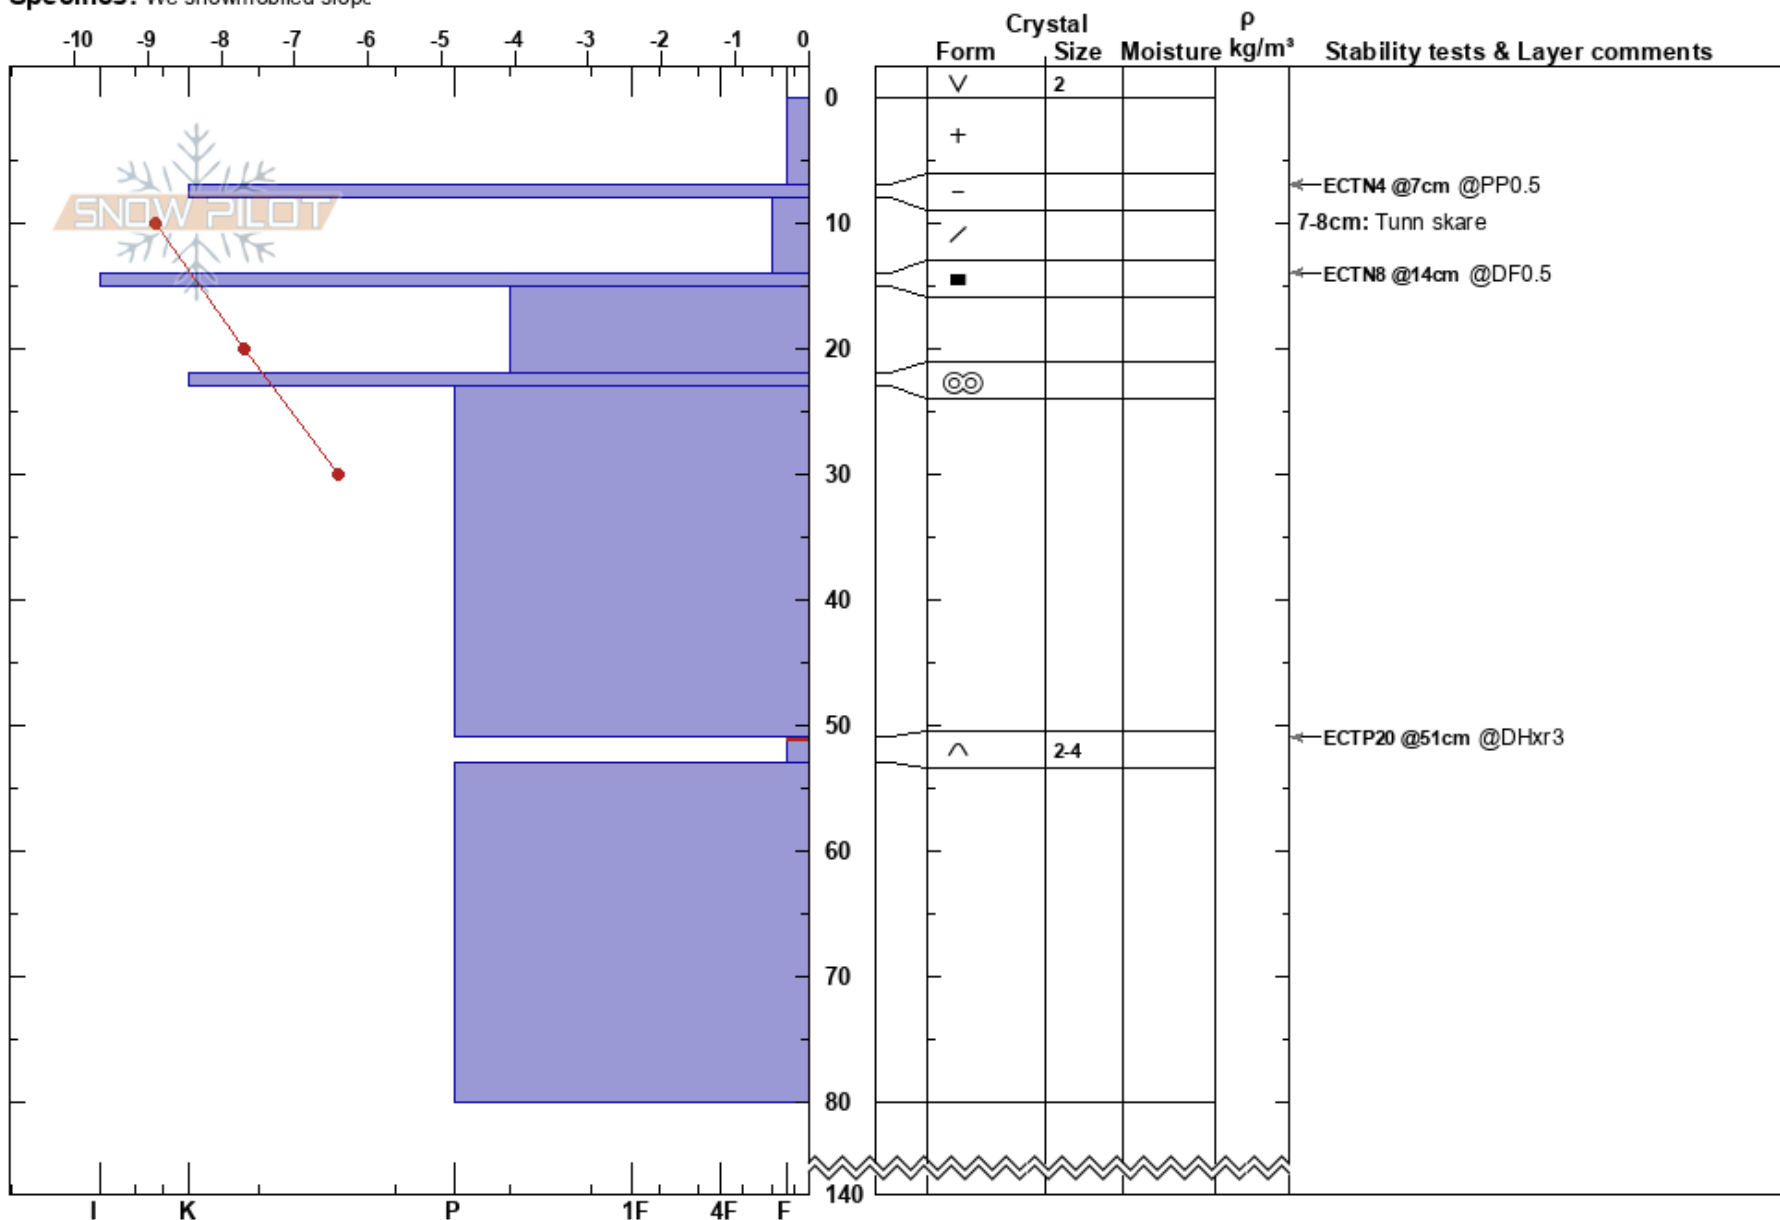

Borkapasset
 Borkafället
 Sweden
Elevation: 1100 m
Aspect: W
Specifics: We snowmobiled slope

Stefan Lundin
 25/03/2024 - 11:00
Co-ord: 65.21257N, 15.40541E
Slope Angle: 31°
Wind Loading: no

Stability: HS:140
Air Temperature: -10.5°C **PF:**10
Sky Cover: CLR
Precipitation: NO
Wind: Calm

Layer Notes:
 7-8cm: Tunn skare
 51-53cm: Problematic layer

Notes: Västväänd strax nedan krön, stratizon.