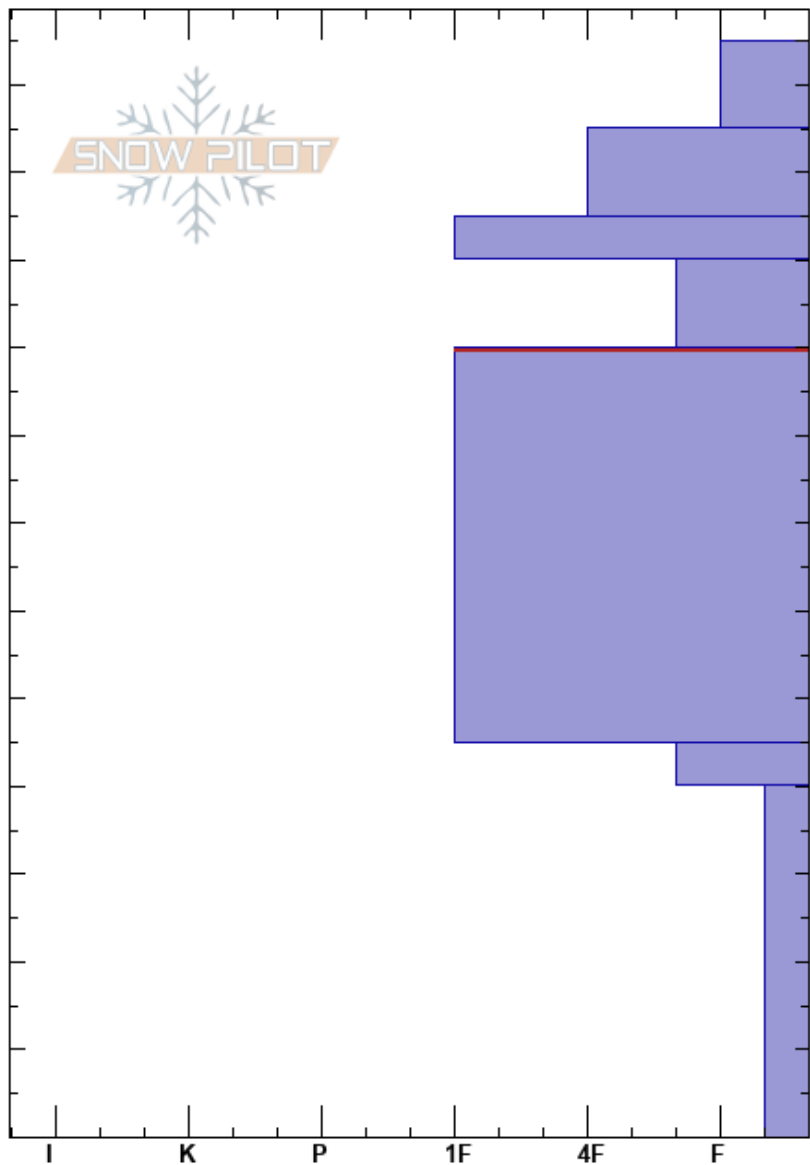

Heb 1
 Madison Range-S
 MT
 Elevation: 8050 ft
 Aspect: NE
 Specifics:

Jordan Aid
 02/01/2018 - 1:20pm
 Co-ord: 44.82668N, -111.33966W
 Slope Angle: 24°
 Wind Loading:

Stability:
 Air Temperature:
 Sky Cover: FEW
 Precipitation: NO
 Wind: Calm

HS: 125
 PS: 25 90-45cm: Problematic layer

Height (cm)	Crystal		Moisture	ρ kg/m ³	Stability tests & Layer comments
	Form	Size			
125					
120	+				
110	/				
100	•				
90	□				
85					← ECTN14 @85cm
70	.				
40	□				
20	□ (^)				