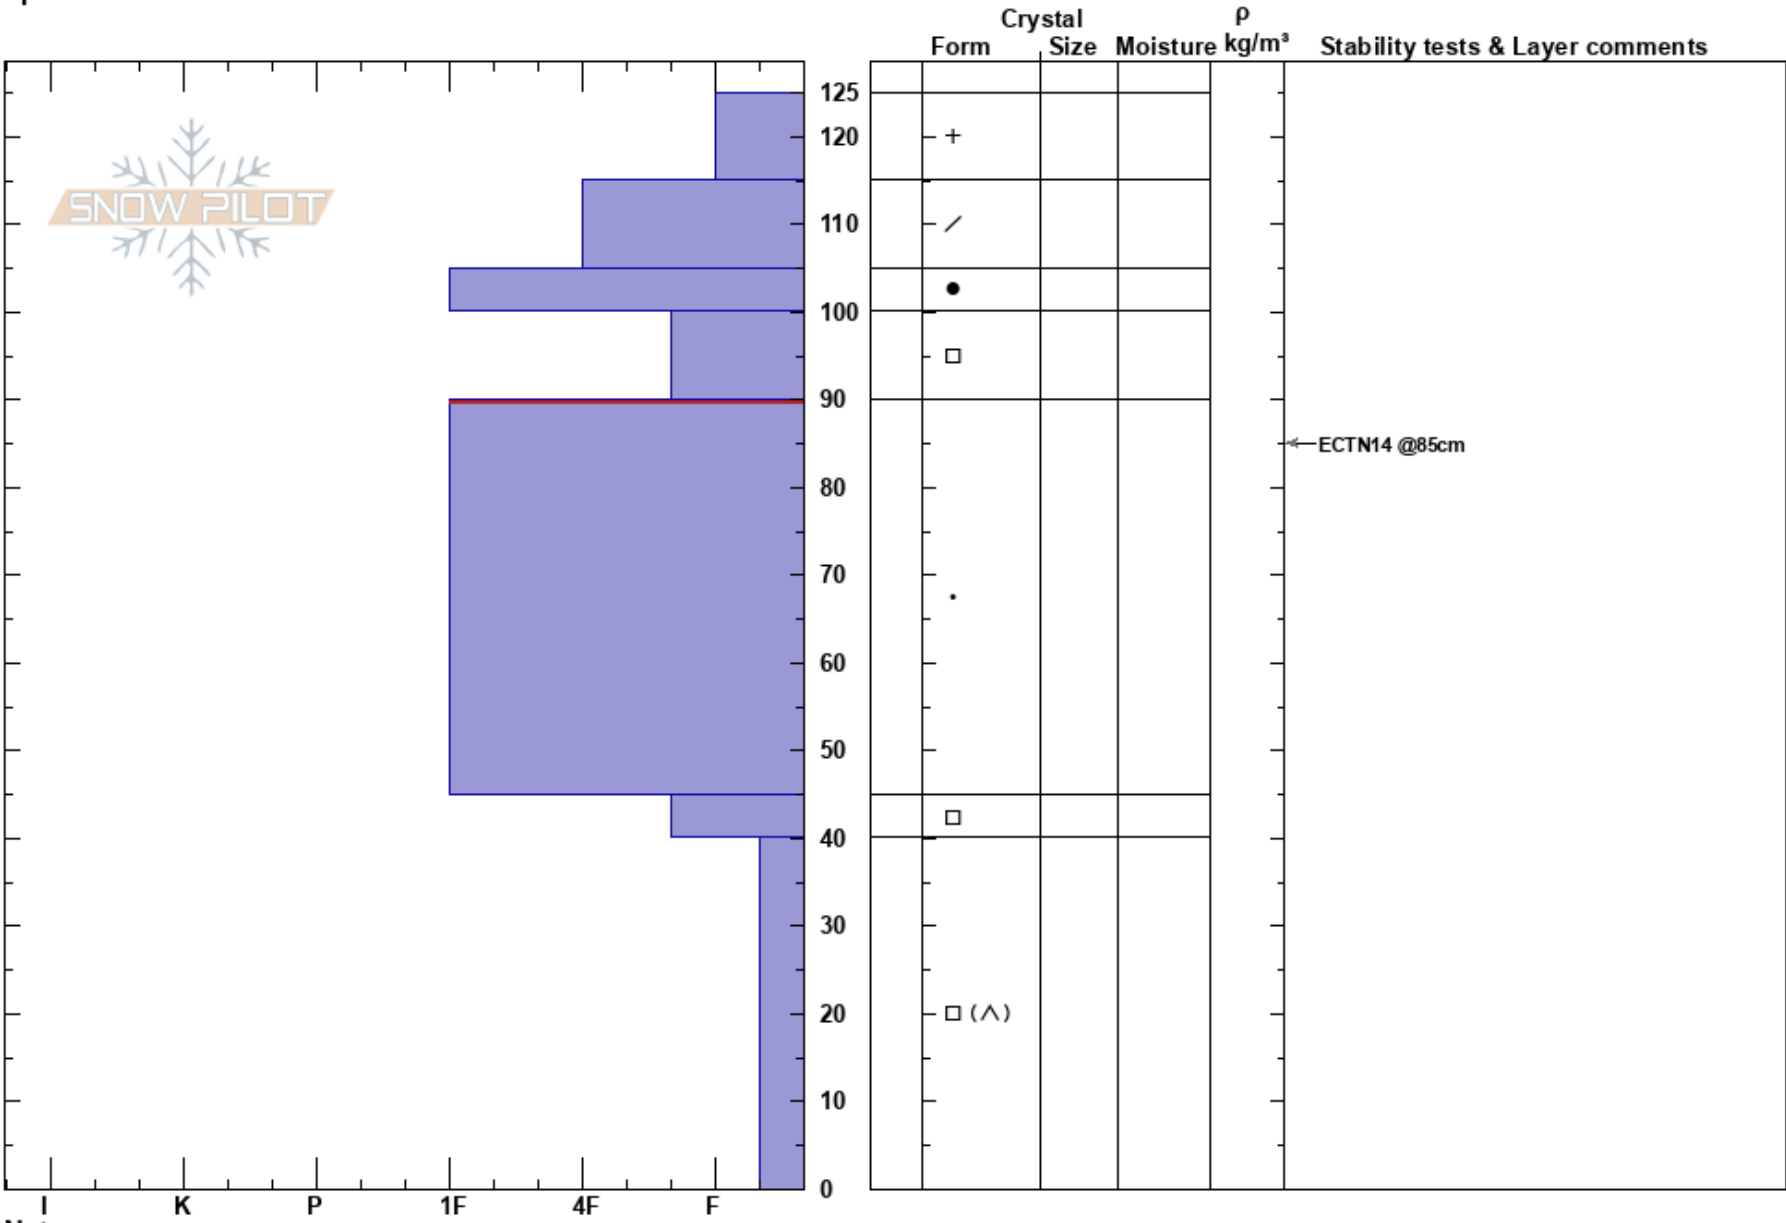

Heb 1
 Madison Range-S
 MT
 Elevation: 8050 ft
 Aspect: NE
 Specifics:

Jordan Aid
 02/01/2018 - 1:20pm
 Co-ord: 44.82668N, -111.33966W
 Slope Angle: 24°
 Wind Loading:

Stability:
 Air Temperature:
 Sky Cover: FEW
 Precipitation: NO
 Wind: Calm

HS: 125
 PS: 25 90-45cm: Problematic layer

Notes: