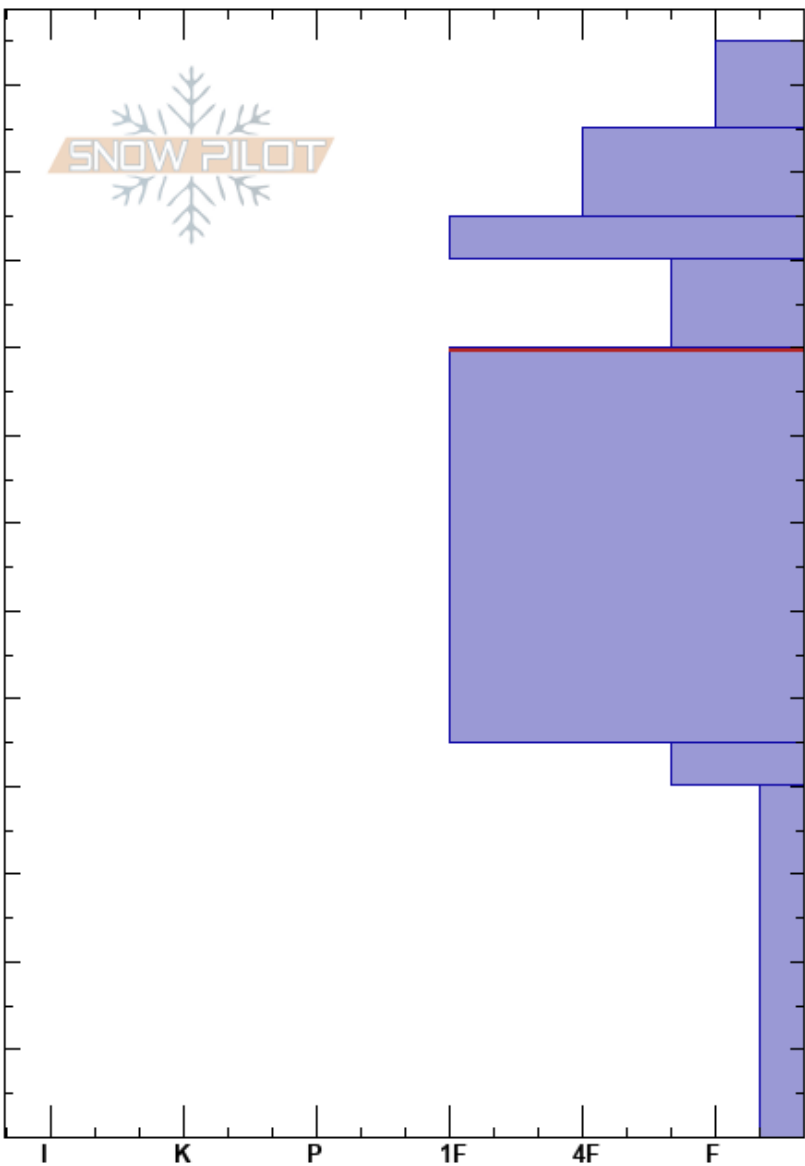

Heb 1
 Madison Range-S
 MT
 Elevation: 8050 ft
 Aspect: NE
 Specifics:

Jordan Aid
 02/01/2018 - 1:20pm
 Co-ord: 44.82668N, -111.33966W
 Slope Angle: 24°
 Wind Loading:

Stability:
 Air Temperature:
 Sky Cover: FEW
 Precipitation: NO
 Wind: Calm

HS: 125
 PS: 25 90-45cm: Problematic layer

Height (cm)	Crystal		Moisture	ρ kg/m ³	Stability tests & Layer comments
	Form	Size			
125					
120	+				
110	/				
100	•				
95	□				
90					
85					← ECTN14 @85cm
80					
70	.				
60					
50					
45					
40	□				
30					
20	□ (^)				
10					
0					