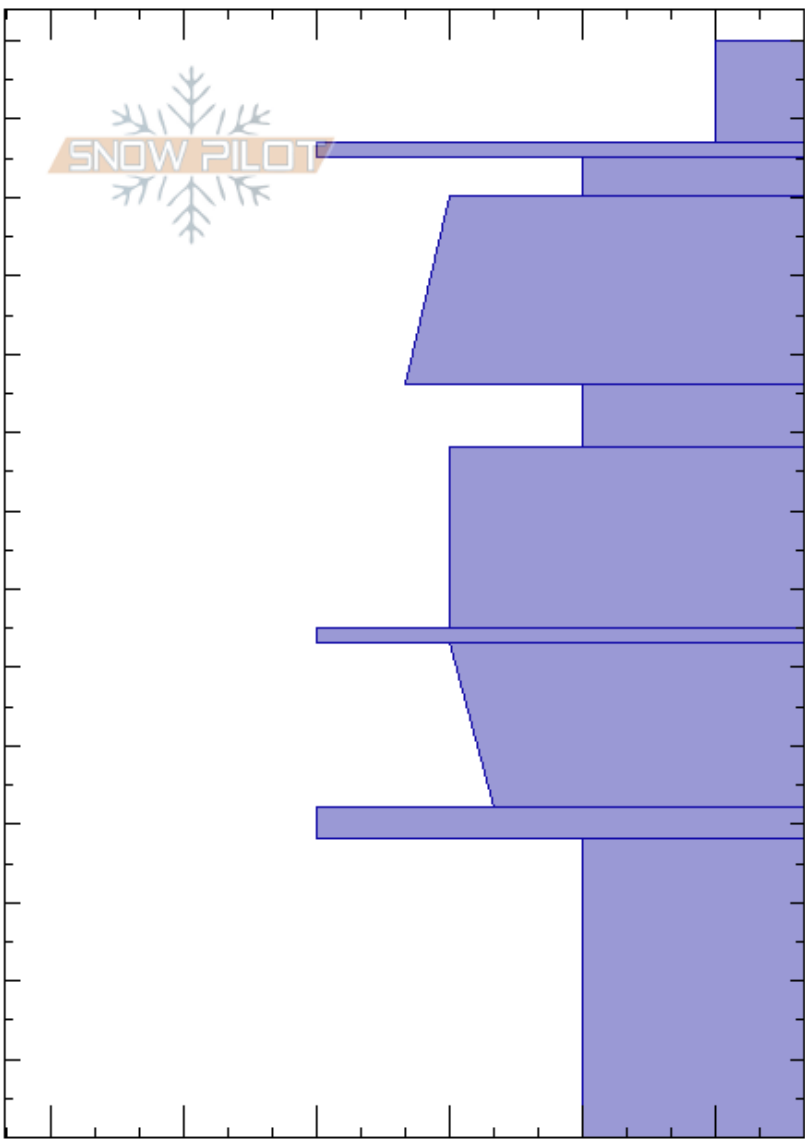

Beehive-Bear Ridge
 Madison Range-N
 MT
 Elevation: 9021 ft
 Aspect: E
 Specifics: We skied slope

Alex Glenn
 03/14/2024 - 1:00pm
 Co-ord: 45.32077N, -111.38044W
 Slope Angle: 12°
 Wind Loading:

Stability: HS:140
 Air Temperature: 38-0cm: Problematic layer
 Sky Cover: SCT
 Precipitation: NO
 Wind: Calm

Height (cm)	Crystal		Moisture	ρ kg/m ³	Stability tests & Layer comments
	Form	Size			
140					
130	/	0.5			
120	⊙⊙	2-3			
110	⊠	0.5			
100	•	0.5			
90	□	1			← PST89/100 (End) @90cm
80	⊖	1			
70					
60	⊙⊙	2-3			
50	⊖	1-2			
40	⊙⊙	2			← PST85/100 (End) @38cm
30					
20	^	3			
10					
0					← ECTX