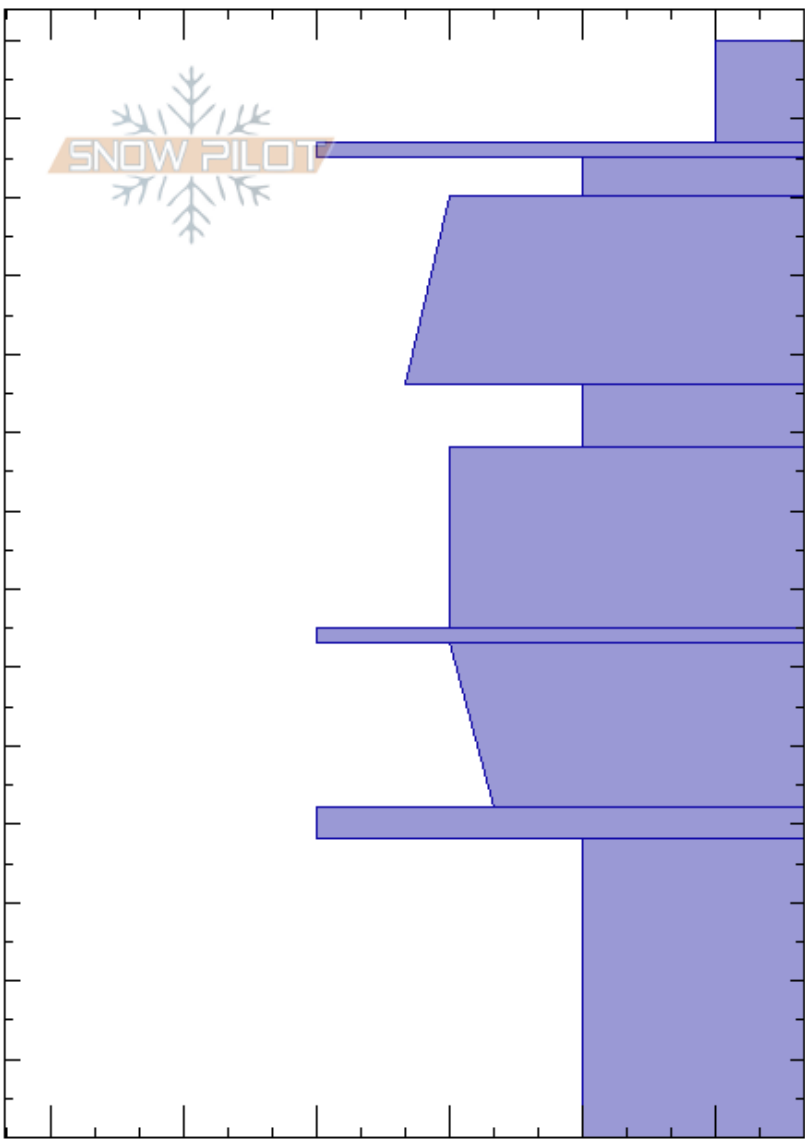

Beehive-Bear Ridge  
 Madison Range-N  
 MT  
 Elevation: 9021 ft  
 Aspect: E  
 Specifics: We skied slope

Alex Glenn  
 03/14/2024 - 1:00pm  
 Co-ord: 45.32077N, -111.38044W  
 Slope Angle: 12°  
 Wind Loading:

Stability: **HS:140**  
 Air Temperature: 38-0cm: Problematic layer  
 Sky Cover: SCT  
 Precipitation: NO  
 Wind: Calm

Height (cm)	Crystal		Moisture	$\rho$ kg/m <sup>3</sup>	Stability tests & Layer comments
	Form	Size			
140					
130	/	0.5			
120	⊙⊙	2-3			
110	⊠	0.5			
100	•	0.5			
90	□	1			← PST89/100 (End) @90cm
80	⊖	1			
70					
60	⊙⊙	2-3			
50	⊖	1-2			
40	⊙⊙	2			← PST85/100 (End) @38cm
30					
20	^	3			
10					
0					← ECTX