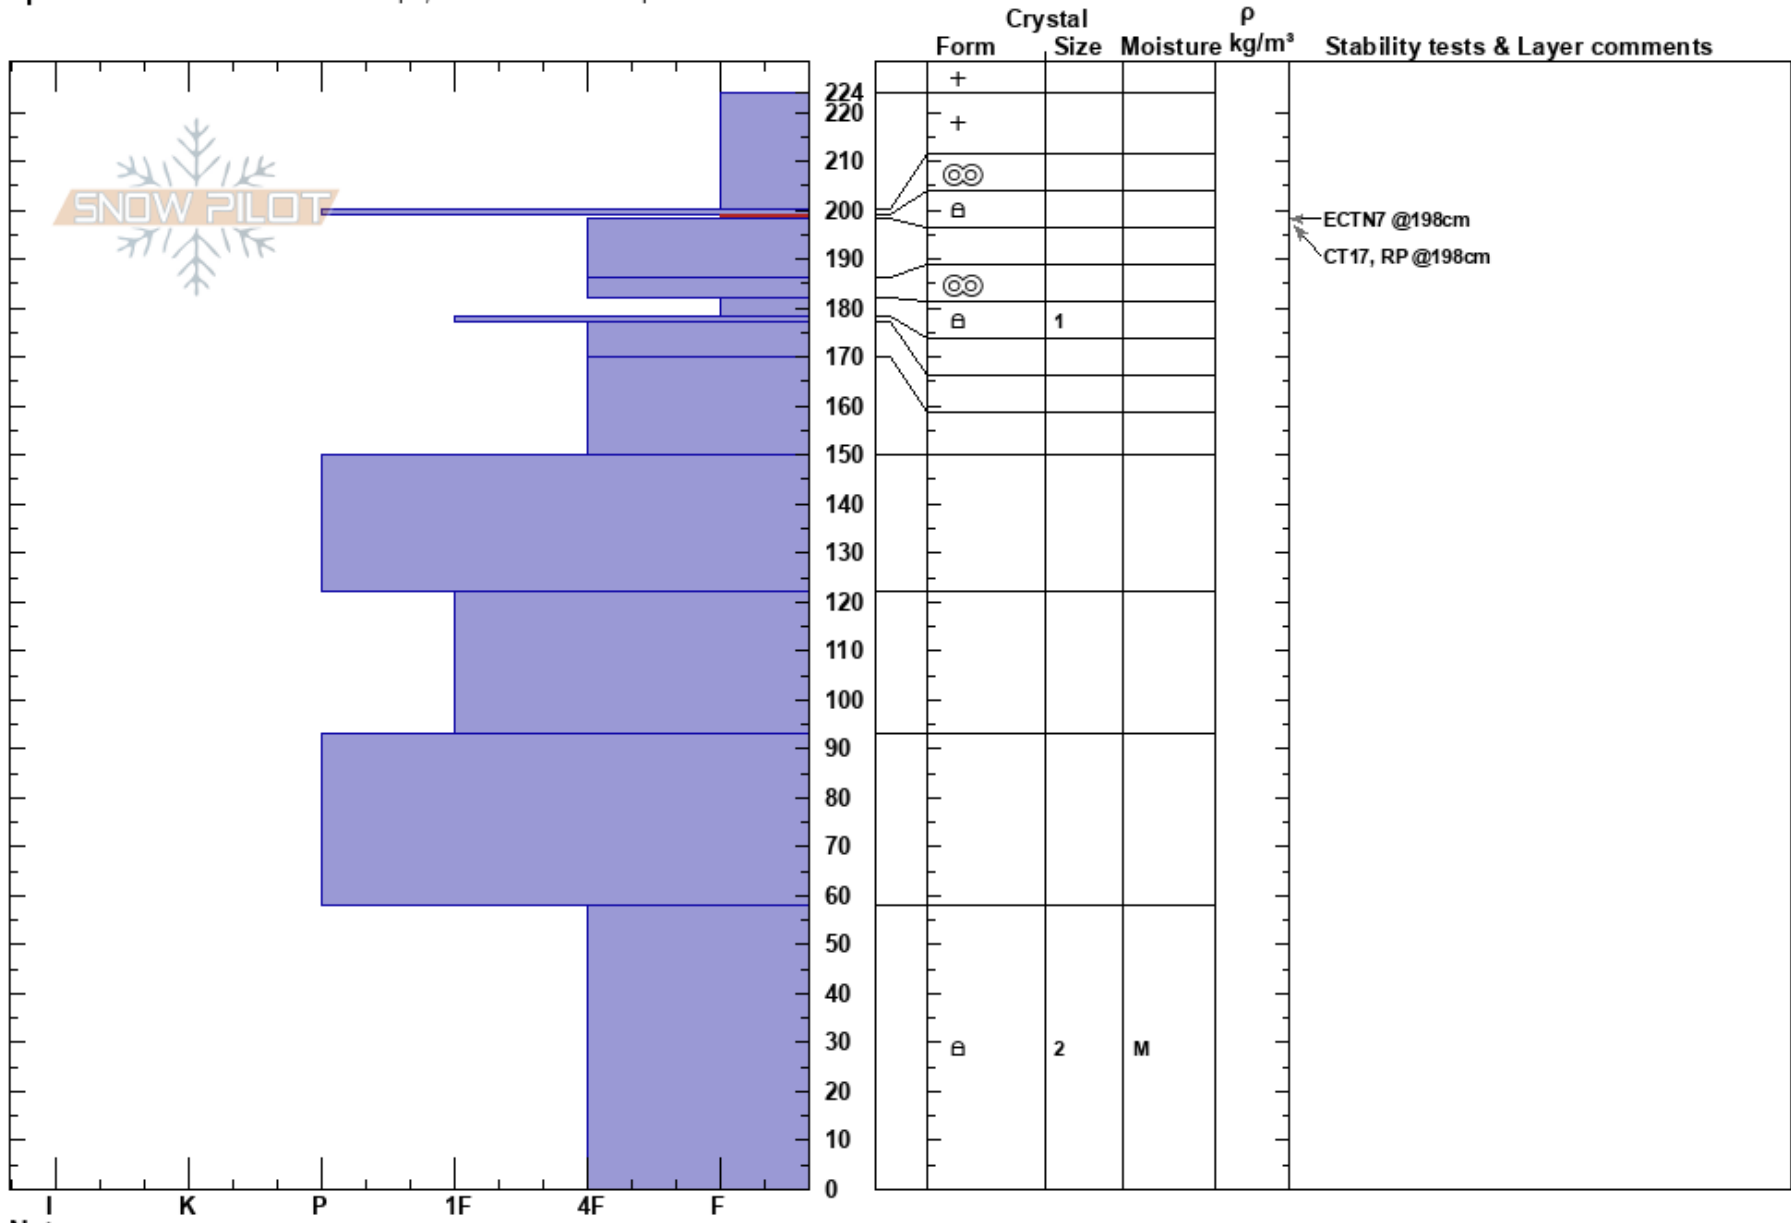

Big Flat N 9740'
 Southern Wasatch
 UT
 Elevation: 8740 ft
 Aspect: 4°

Dave Kelly
 03/24/2024 - 12:30pm
 Co-ord: 40.56117N, -111.57097W
 Slope Angle: 37°
 Wind Loading:

Stability: Very Good
 Air Temperature:
 Sky Cover: SCT
 Precipitation: S1
 Wind: W Light Breeze

HS:224
 199-198cm: Problematic layer

Specifics: Snowmobile tracks on slope; We snowmobiled slope

Notes: