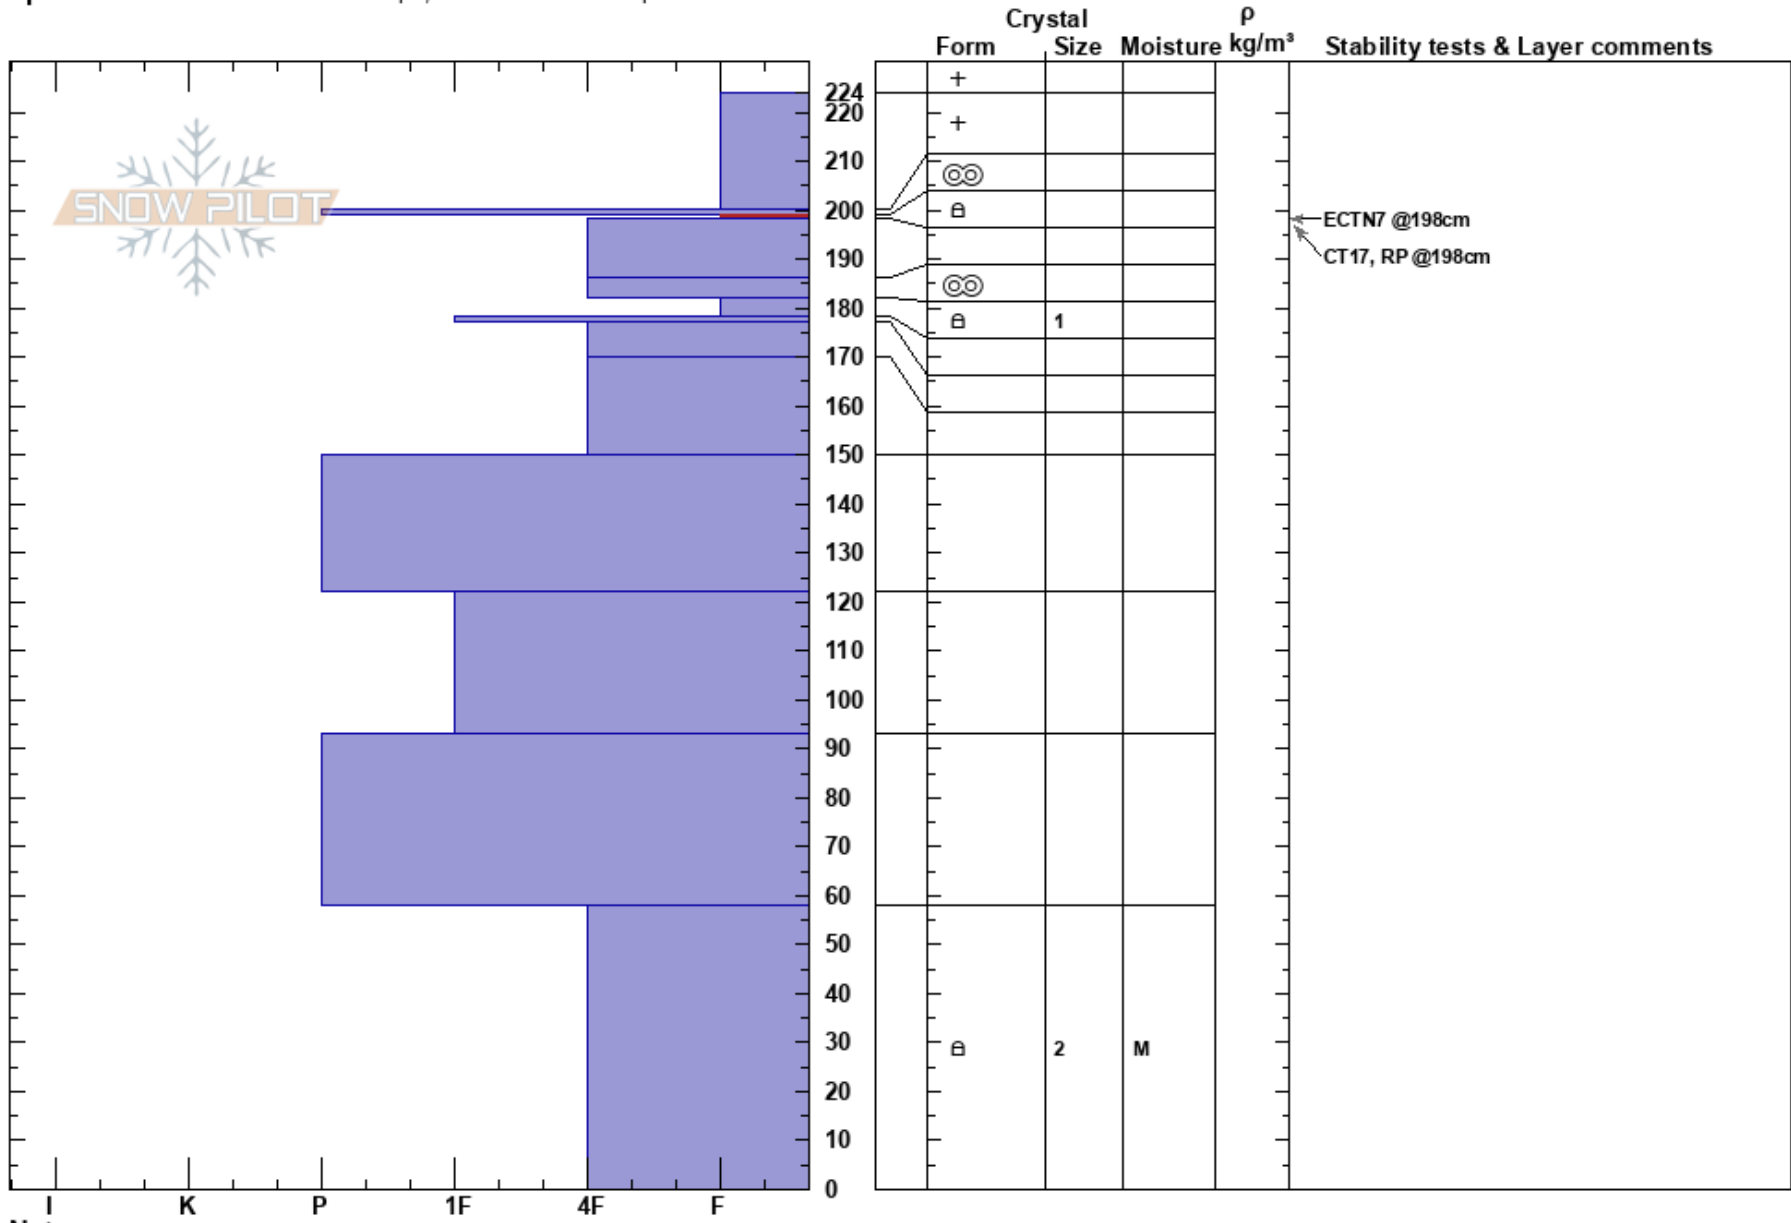

Big Flat N 9740'  
 Southern Wasatch  
 UT  
 Elevation: 8740 ft  
 Aspect: 4°

Dave Kelly  
 03/24/2024 - 12:30pm  
 Co-ord: 40.56117N, -111.57097W  
 Slope Angle: 37°  
 Wind Loading:

Stability: Very Good  
 Air Temperature:  
 Sky Cover: SCT  
 Precipitation: S1  
 Wind: W Light Breeze

HS:224  
 199-198cm: Problematic layer

Specifics: Snowmobile tracks on slope; We snowmobiled slope

Notes: