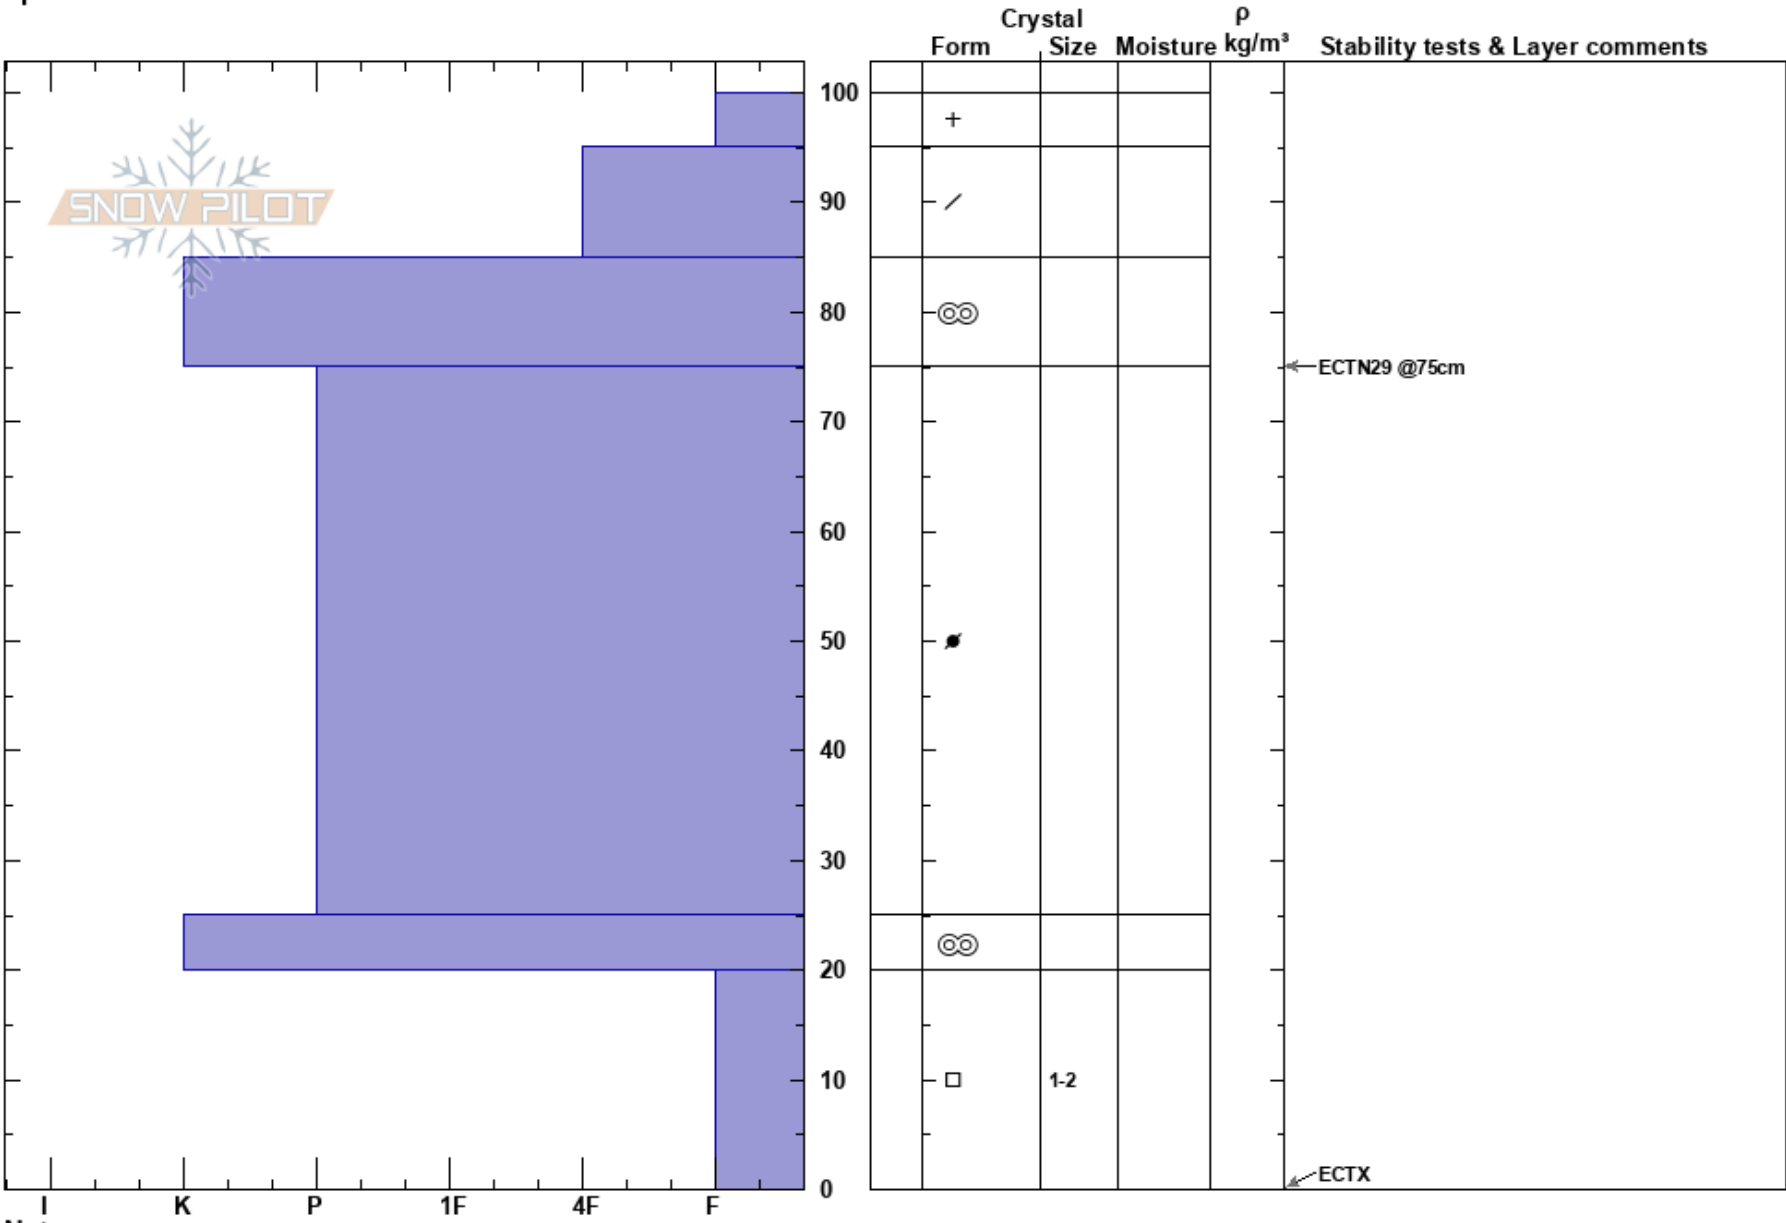

Emigrant Gulch
 Absaroka Range
 MT
 Elevation: 9000 ft
 Aspect: 225°
 Specifics:

Oliver Cole
 03/24/2024 - 1:51am
 Co-ord: 45.25713N, -110.69688W
 Slope Angle: 20°
 Wind Loading: previous

Stability:
 Air Temperature: 20°F
 Sky Cover: OVC
 Precipitation: S1
 Wind: SW Light Breeze

HS:100
 Layer Notes:
 20-0cm: Problematic layer

Notes: